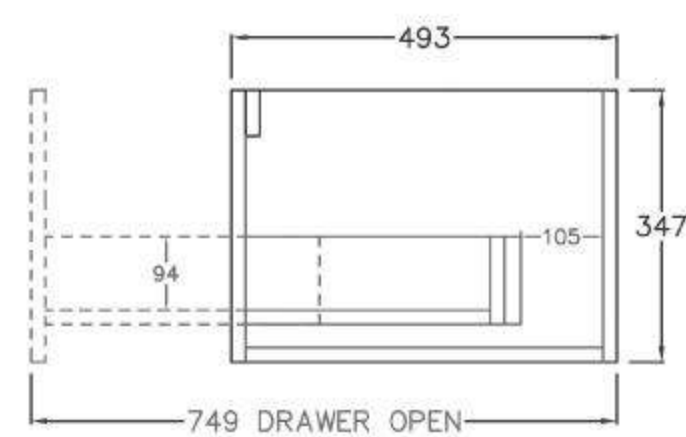

SPEC SHEET -(Depth: 500mm)

600mm
(590L*496D*380HMM)

750mm
(740L*496D*380HMM)

900mm/LW
(890L*496D*380HMM)

900mm/RW
(890L*496D*380HMM)

1200mm/LW
(1190L*496D*380HMM)

1200mm/RW
(1190L*496D*380HMM)

1500mm
(1490L*496D*380HMM)

SPEC SHEET -(Depth 390mm)

600mm
(590L*386D*380HMM)

750mm
(740L*386D*380HMM)

900mm/LW
(890L*386D*380HMM)

900mm/RW
(890L*386D*380HMM)

1200mm/LW
(1190L*386D*380HMM)

1200mm/RW
(1190L*386D*380HMM)

1500mm
(1490L*386D*380HMM)

- Available in 700mm, 900mm, 1200mm and 1500mm configuration.

| | | | | |
|-----------------------------------|-------|-----------|---------------------|--------|
| - Overall depth is 493mm | 93293 | KC75W-PO | (738L*493D*347HMM) | \$1385 |
| - Overall height is 347mm | 93294 | KC95W-PO | (890L*493D*347HMM) | \$1519 |
| - Wall hung, slim body and drawer | 93295 | KC125W-PO | (1184L*493D*347HMM) | \$1935 |
| - Push-to-open drawer | 93296 | KC155W-PO | (1488L*493D*347HMM) | \$2390 |

SPEC SHEET -(Depth: 500mm)

750mm
(738L*493D*347HMM)

900mm
(890L*493D*347HMM)

1200mm
(1184L*493D*347HMM)

1500mm
(1488L*493D*347HMM)