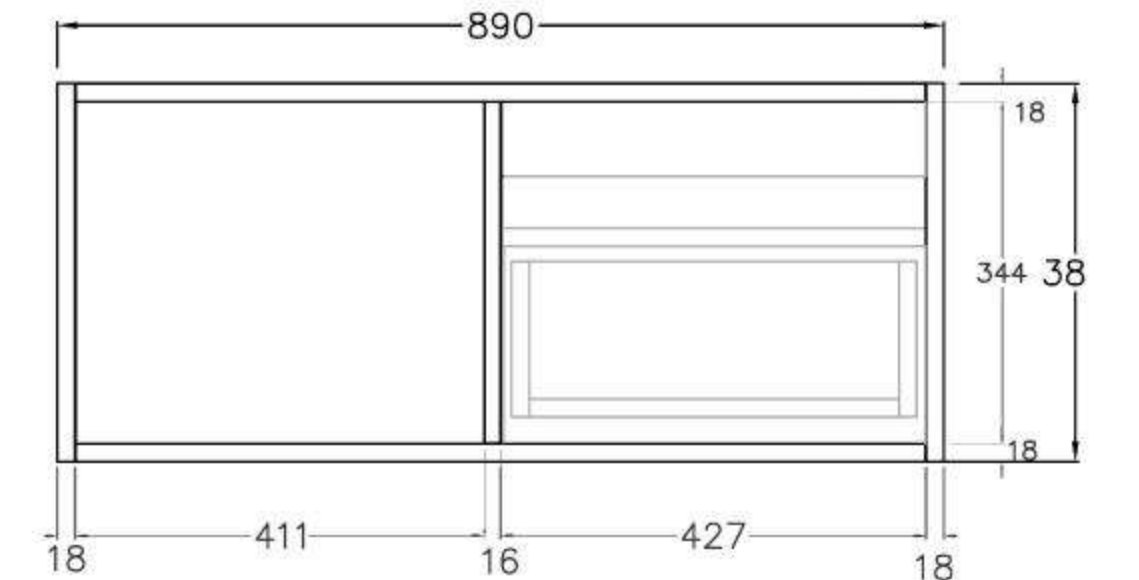

SPEC SHEET -(Depth: 500mm)

600mm
(590L*496D*380HMM)

750mm
(740L*496D*380HMM)

900mm/LW
(890L*496D*380HMM)

900mm/RW
(890L*496D*380HMM)

1200mm/LW
(1190L*496D*380HMM)

1200mm/RW
(1190L*496D*380HMM)

1500mm
(1490L*496D*380HMM)

SPEC SHEET -(Depth 390mm)

600mm
(590L*386D*380HMM)

750mm
(740L*386D*380HMM)

900mm/LW
(890L*386D*380HMM)

900mm/RW
(890L*386D*380HMM)

1200mm/LW
(1190L*386D*380HMM)

1200mm/RW
(1190L*386D*380HMM)

1500mm
(1490L*386D*380HMM)

- Available in 700mm, 900mm, 1200mm and 1500mm configuration.

| | | | | |
|-----------------------------------|-------|-----------|---------------------|--------|
| - Overall depth is 493mm | 93293 | KC75W-PO | (738L*493D*347HMM) | \$1385 |
| - Overall height is 347mm | 93294 | KC95W-PO | (890L*493D*347HMM) | \$1519 |
| - Wall hung, slim body and drawer | 93295 | KC125W-PO | (1184L*493D*347HMM) | \$1935 |
| - Push-to-open drawer | 93296 | KC155W-PO | (1488L*493D*347HMM) | \$2390 |

SPEC SHEET -(Depth: 500mm)

750mm
(738L*493D*347HMM)

900mm
(890L*493D*347HMM)

1200mm
(1184L*493D*347HMM)

1500mm
(1488L*493D*347HMM)