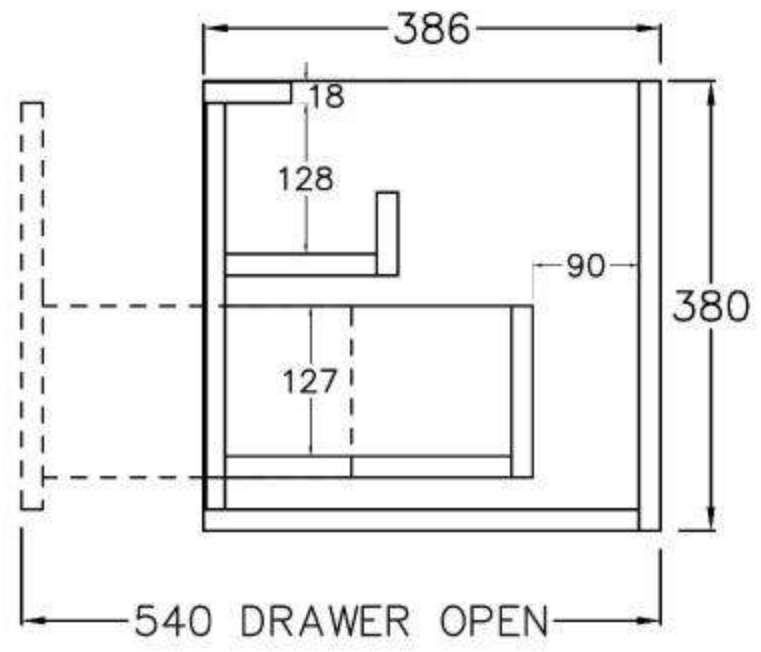

SPEC SHEET -(Depth: 500mm)

600mm
(590L*496D*380HMM)

750mm
(740L*496D*380HMM)

900mm/LW
(890L*496D*380HMM)

900mm/RW
(890L*496D*380HMM)

1200mm/LW
(1190L*496D*380HMM)

1200mm/RW
(1190L*496D*380HMM)

1500mm
(1490L*496D*380HMM)

SPEC SHEET -(Depth 390mm)

600mm
(590L*386D*380HMM)

750mm
(740L*386D*380HMM)

900mm/LW
(890L*386D*380HMM)

900mm/RW
(890L*386D*380HMM)

1200mm/LW
(1190L*386D*380HMM)

1200mm/RW
(1190L*386D*380HMM)

1500mm
(1490L*386D*380HMM)

- Available in 700mm, 900mm, 1200mm and 1500mm configuration.

| | | | | |
|-----------------------------------|-------|-----------|---------------------|--------|
| - Overall depth is 493mm | 93293 | KC75W-PO | (738L*493D*347HMM) | \$1385 |
| - Overall height is 347mm | 93294 | KC95W-PO | (890L*493D*347HMM) | \$1519 |
| - Wall hung, slim body and drawer | 93295 | KC125W-PO | (1184L*493D*347HMM) | \$1935 |
| - Push-to-open drawer | 93296 | KC155W-PO | (1488L*493D*347HMM) | \$2390 |

SPEC SHEET -(Depth: 500mm)

750mm
(738L*493D*347HMM)

900mm
(890L*493D*347HMM)

1200mm
(1184L*493D*347HMM)

1500mm
(1488L*493D*347HMM)