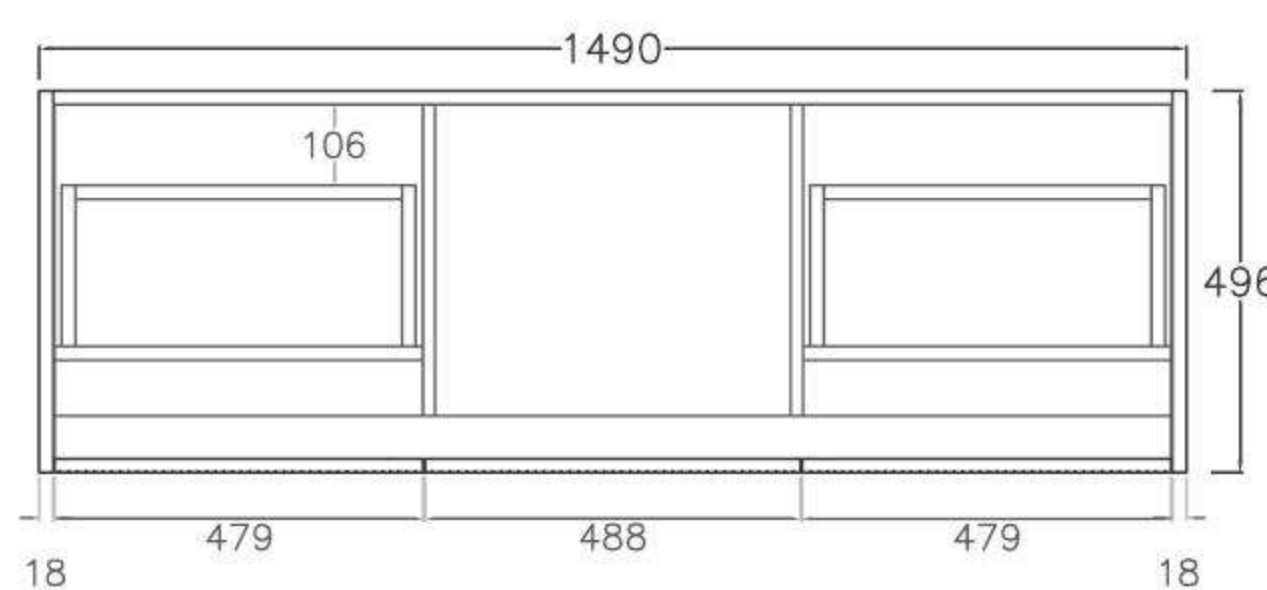

SPEC SHEET -(Depth: 500mm)

600mm
(590L*496D*380HMM)

750mm
(740L*496D*380HMM)

900mm/LW
(890L*496D*380HMM)

900mm/RW
(890L*496D*380HMM)

1200mm/LW
(1190L*496D*380HMM)

1200mm/RW
(1190L*496D*380HMM)

1500mm
(1490L*496D*380HMM)

SPEC SHEET -(Depth 390mm)

600mm
(590L*386D*380HMM)

750mm
(740L*386D*380HMM)

900mm/LW
(890L*386D*380HMM)

900mm/RW
(890L*386D*380HMM)

1200mm/LW
(1190L*386D*380HMM)

1200mm/RW
(1190L*386D*380HMM)

1500mm
(1490L*386D*380HMM)

- Available in 700mm, 900mm, 1200mm and 1500mm configuration.

| | | | | |
|-----------------------------------|-------|-----------|---------------------|--------|
| - Overall depth is 493mm | 93293 | KC75W-PO | (738L*493D*347HMM) | \$1385 |
| - Overall height is 347mm | 93294 | KC95W-PO | (890L*493D*347HMM) | \$1519 |
| - Wall hung, slim body and drawer | 93295 | KC125W-PO | (1184L*493D*347HMM) | \$1935 |
| - Push-to-open drawer | 93296 | KC155W-PO | (1488L*493D*347HMM) | \$2390 |

SPEC SHEET -(Depth: 500mm)

750mm
(738L*493D*347HMM)

900mm
(890L*493D*347HMM)

1200mm
(1184L*493D*347HMM)

1500mm
(1488L*493D*347HMM)