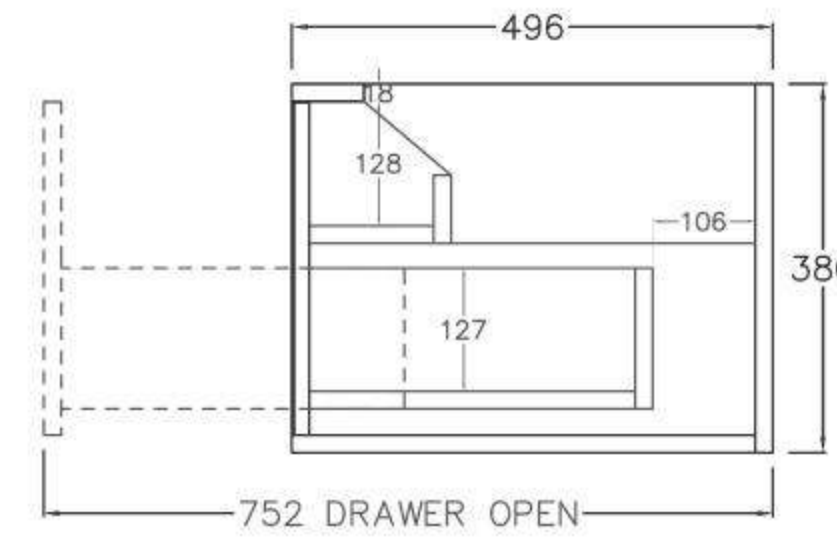

SPEC SHEET -(Depth: 500mm)

600mm
(590L*496D*380HMM)

750mm
(740L*496D*380HMM)

900mm/LW
(890L*496D*380HMM)

900mm/RW
(890L*496D*380HMM)

1200mm/LW
(1190L*496D*380HMM)

1200mm/RW
(1190L*496D*380HMM)

1500mm
(1490L*496D*380HMM)

SPEC SHEET -(Depth 390mm)

600mm
(590L*386D*380HMM)

750mm
(740L*386D*380HMM)

900mm/LW
(890L*386D*380HMM)

900mm/RW
(890L*386D*380HMM)

1200mm/LW
(1190L*386D*380HMM)

1200mm/RW
(1190L*386D*380HMM)

1500mm
(1490L*386D*380HMM)

- Available in 700mm, 900mm, 1200mm and 1500mm configuration.

| | | | | |
|-----------------------------------|-------|-----------|---------------------|--------|
| - Overall depth is 493mm | 93293 | KC75W-PO | (738L*493D*347HMM) | \$1385 |
| - Overall height is 347mm | 93294 | KC95W-PO | (890L*493D*347HMM) | \$1519 |
| - Wall hung, slim body and drawer | 93295 | KC125W-PO | (1184L*493D*347HMM) | \$1935 |
| - Push-to-open drawer | 93296 | KC155W-PO | (1488L*493D*347HMM) | \$2390 |

SPEC SHEET -(Depth: 500mm)

750mm
(738L*493D*347HMM)

900mm
(890L*493D*347HMM)

1200mm
(1184L*493D*347HMM)

1500mm
(1488L*493D*347HMM)