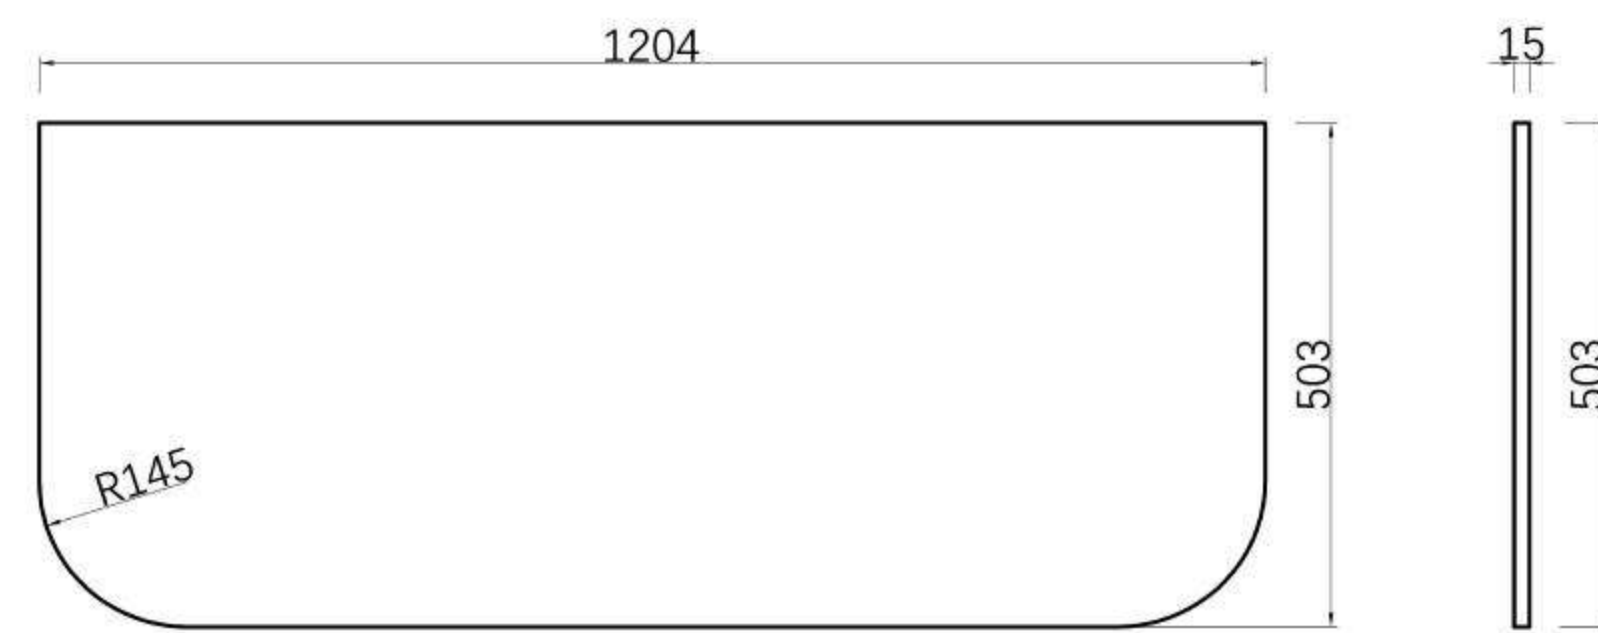

SPEC SHEET -(Depth: 500mm)

600mm
(590L*496D*380HMM)

750mm
(740L*496D*380HMM)

900mm/LW
(890L*496D*380HMM)

900mm/RW
(890L*496D*380HMM)

1200mm/LW
(1190L*496D*380HMM)

1200mm/RW
(1190L*496D*380HMM)

1500mm
(1490L*496D*380HMM)

SPEC SHEET -(Depth 390mm)

600mm
(590L*386D*380HMM)

750mm
(740L*386D*380HMM)

900mm/LW
(890L*386D*380HMM)

900mm/RW
(890L*386D*380HMM)

1200mm/LW
(1190L*386D*380HMM)

1200mm/RW
(1190L*386D*380HMM)

1500mm
(1490L*386D*380HMM)

Stone top for Kiama Vanity

-(cutting service available)

750mm

900mm

1200mm

1500mm

- Available in 600mm, 700mm, 900mm, 1200mm and 1500mm configurations.

- Stone top for 500mm depth vanity

SPEC SHEET -(Depth: 500mm)

750mm
(738L*493D*347HMM)

900mm
(890L*493D*347HMM)

1200mm
(1184L*493D*347HMM)

1500mm
(1488L*493D*347HMM)