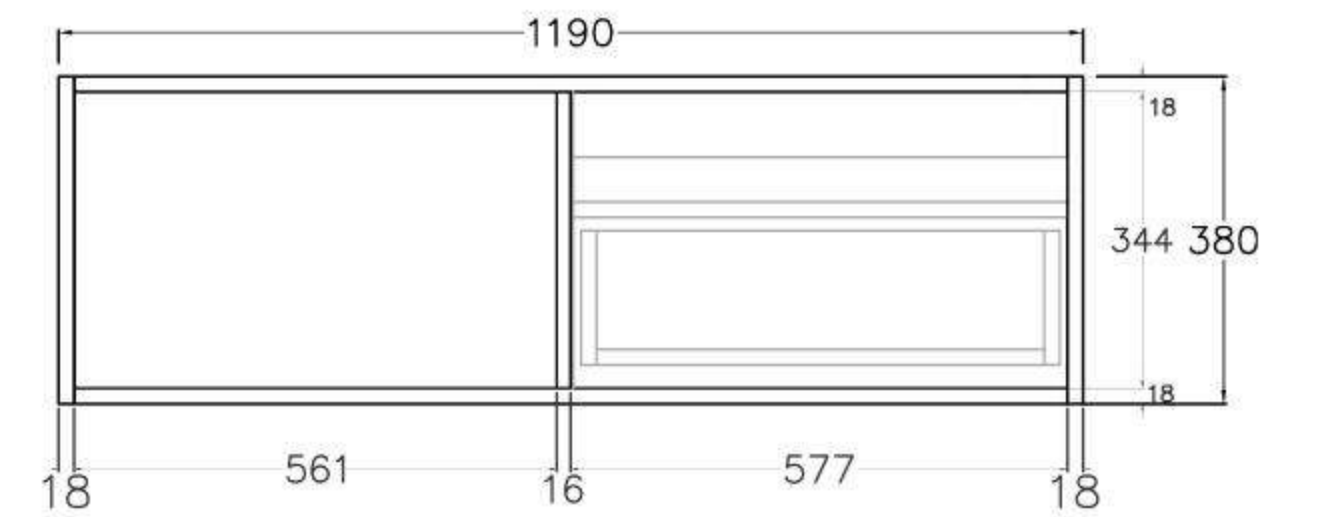

SPEC SHEET -(Depth: 500mm)

600mm
(590L*496D*380HMM)

750mm
(740L*496D*380HMM)

900mm/LW
(890L*496D*380HMM)

900mm/RW
(890L*496D*380HMM)

1200mm/LW
(1190L*496D*380HMM)

1200mm/RW
(1190L*496D*380HMM)

1500mm
(1490L*496D*380HMM)

SPEC SHEET -(Depth 390mm)

600mm
(590L*386D*380HMM)

750mm
(740L*386D*380HMM)

900mm/LW
(890L*386D*380HMM)

900mm/RW
(890L*386D*380HMM)

1200mm/LW
(1190L*386D*380HMM)

1200mm/RW
(1190L*386D*380HMM)

1500mm
(1490L*386D*380HMM)

- Available in 700mm, 900mm, 1200mm and 1500mm configuration.

| | | | | |
|-----------------------------------|-------|-----------|---------------------|--------|
| - Overall depth is 493mm | 93293 | KC75W-PO | (738L*493D*347HMM) | \$1385 |
| - Overall height is 347mm | 93294 | KC95W-PO | (890L*493D*347HMM) | \$1519 |
| - Wall hung, slim body and drawer | 93295 | KC125W-PO | (1184L*493D*347HMM) | \$1935 |
| - Push-to-open drawer | 93296 | KC155W-PO | (1488L*493D*347HMM) | \$2390 |

SPEC SHEET -(Depth: 500mm)

750mm
(738L*493D*347HMM)

900mm
(890L*493D*347HMM)

1200mm
(1184L*493D*347HMM)

1500mm
(1488L*493D*347HMM)