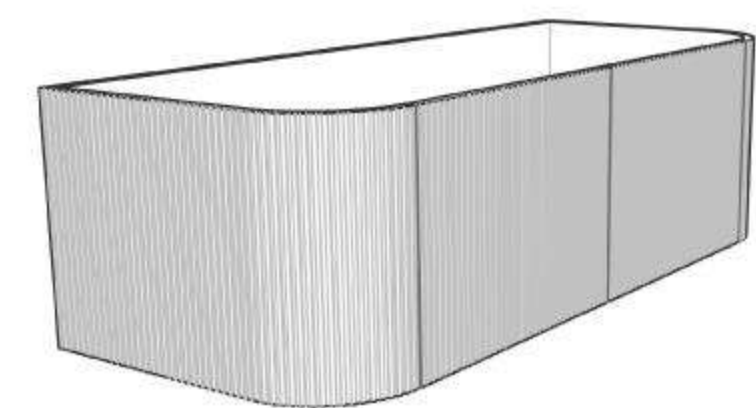

1200mm
(1184L*493D*347HMM)