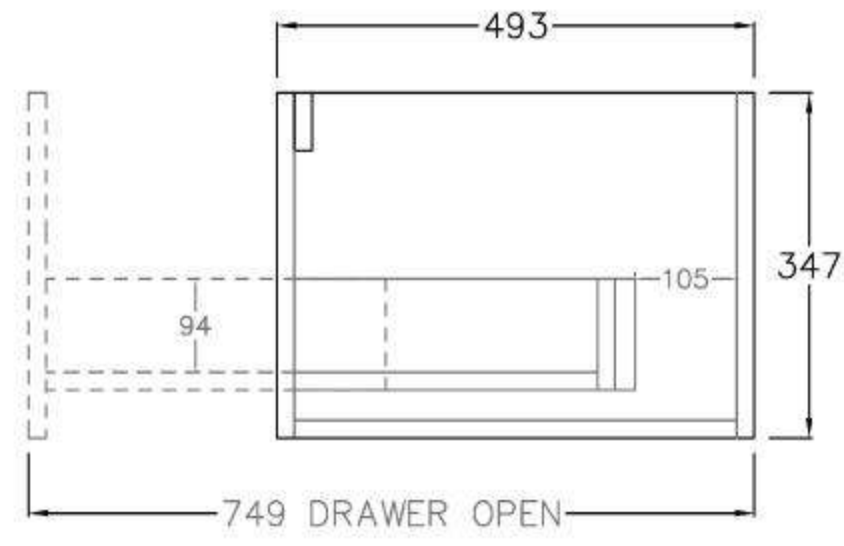

SPEC SHEET -(Depth: 500mm)

600mm
(590L*496D*380HMM)

750mm
(740L*496D*380HMM)

900mm/LW
(890L*496D*380HMM)

900mm/RW
(890L*496D*380HMM)

1200mm/LW
(1190L*496D*380HMM)

1200mm/RW
(1190L*496D*380HMM)

1500mm
(1490L*496D*380HMM)

SPEC SHEET -(Depth 390mm)

600mm
(590L*386D*380HMM)

750mm
(740L*386D*380HMM)

900mm/LW
(890L*386D*380HMM)

900mm/RW
(890L*386D*380HMM)

1200mm/LW
(1190L*386D*380HMM)

1200mm/RW
(1190L*386D*380HMM)

1500mm
(1490L*386D*380HMM)

- Available in 700mm, 900mm, 1200mm and 1500mm configuration.

| | | | | |
|-----------------------------------|-------|-----------|---------------------|--------|
| - Overall depth is 493mm | 93293 | KC75W-PO | (738L*493D*347HMM) | \$1385 |
| - Overall height is 347mm | 93294 | KC95W-PO | (890L*493D*347HMM) | \$1519 |
| - Wall hung, slim body and drawer | 93295 | KC125W-PO | (1184L*493D*347HMM) | \$1935 |
| - Push-to-open drawer | 93296 | KC155W-PO | (1488L*493D*347HMM) | \$2390 |

SPEC SHEET -(Depth: 500mm)

750mm
(738L*493D*347HMM)

900mm
(890L*493D*347HMM)

1200mm
(1184L*493D*347HMM)

1500mm
(1488L*493D*347HMM)