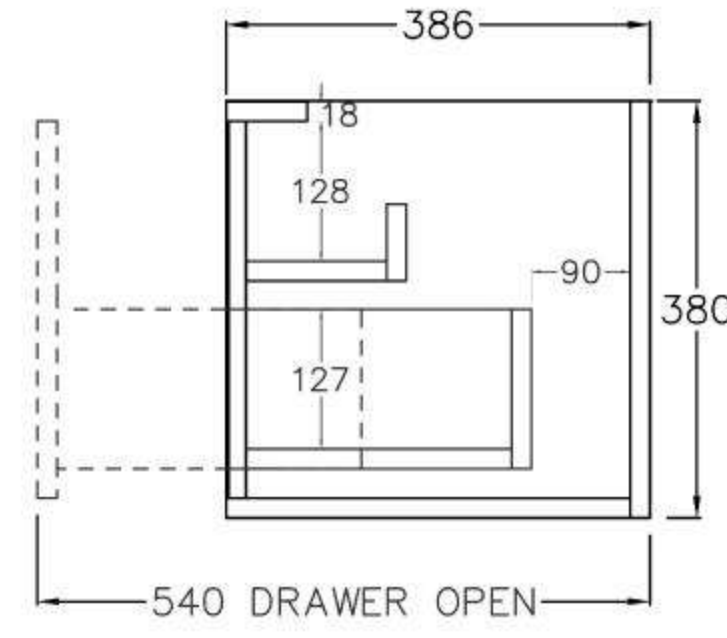

SPEC SHEET -(Depth: 500mm)

600mm
(590L*496D*380HMM)

750mm
(740L*496D*380HMM)

900mm/LW
(890L*496D*380HMM)

900mm/RW
(890L*496D*380HMM)

1200mm/LW
(1190L*496D*380HMM)

1200mm/RW
(1190L*496D*380HMM)

1500mm
(1490L*496D*380HMM)

SPEC SHEET -(Depth 390mm)

600mm
(590L*386D*380HMM)

750mm
(740L*386D*380HMM)

900mm/LW
(890L*386D*380HMM)

900mm/RW
(890L*386D*380HMM)

1200mm/LW
(1190L*386D*380HMM)

1200mm/RW
(1190L*386D*380HMM)

1500mm
(1490L*386D*380HMM)

- Available in 700mm, 900mm, 1200mm and 1500mm configuration.

| | | | | |
|-----------------------------------|-------|-----------|---------------------|--------|
| - Overall depth is 493mm | 93293 | KC75W-PO | (738L*493D*347HMM) | \$1385 |
| - Overall height is 347mm | 93294 | KC95W-PO | (890L*493D*347HMM) | \$1519 |
| - Wall hung, slim body and drawer | 93295 | KC125W-PO | (1184L*493D*347HMM) | \$1935 |
| - Push-to-open drawer | 93296 | KC155W-PO | (1488L*493D*347HMM) | \$2390 |

SPEC SHEET -(Depth: 500mm)

750mm
(738L*493D*347HMM)

900mm
(890L*493D*347HMM)

1200mm
(1184L*493D*347HMM)

1500mm
(1488L*493D*347HMM)