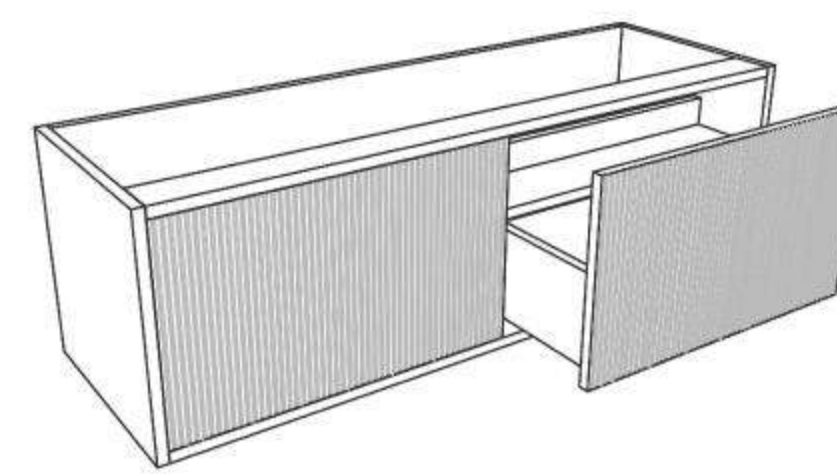

SPEC SHEET -(Depth: 500mm)

600mm
(590L*496D*380HMM)

750mm
(740L*496D*380HMM)

900mm/LW
(890L*496D*380HMM)

900mm/RW
(890L*496D*380HMM)

1200mm/LW
(1190L*496D*380HMM)

1200mm/RW
(1190L*496D*380HMM)

1500mm
(1490L*496D*380HMM)

SPEC SHEET -(Depth 390mm)

600mm
(590L*386D*380HMM)

750mm
(740L*386D*380HMM)

900mm/LW
(890L*386D*380HMM)

900mm/RW
(890L*386D*380HMM)

1200mm/LW
(1190L*386D*380HMM)

1200mm/RW
(1190L*386D*380HMM)

1500mm
(1490L*386D*380HMM)