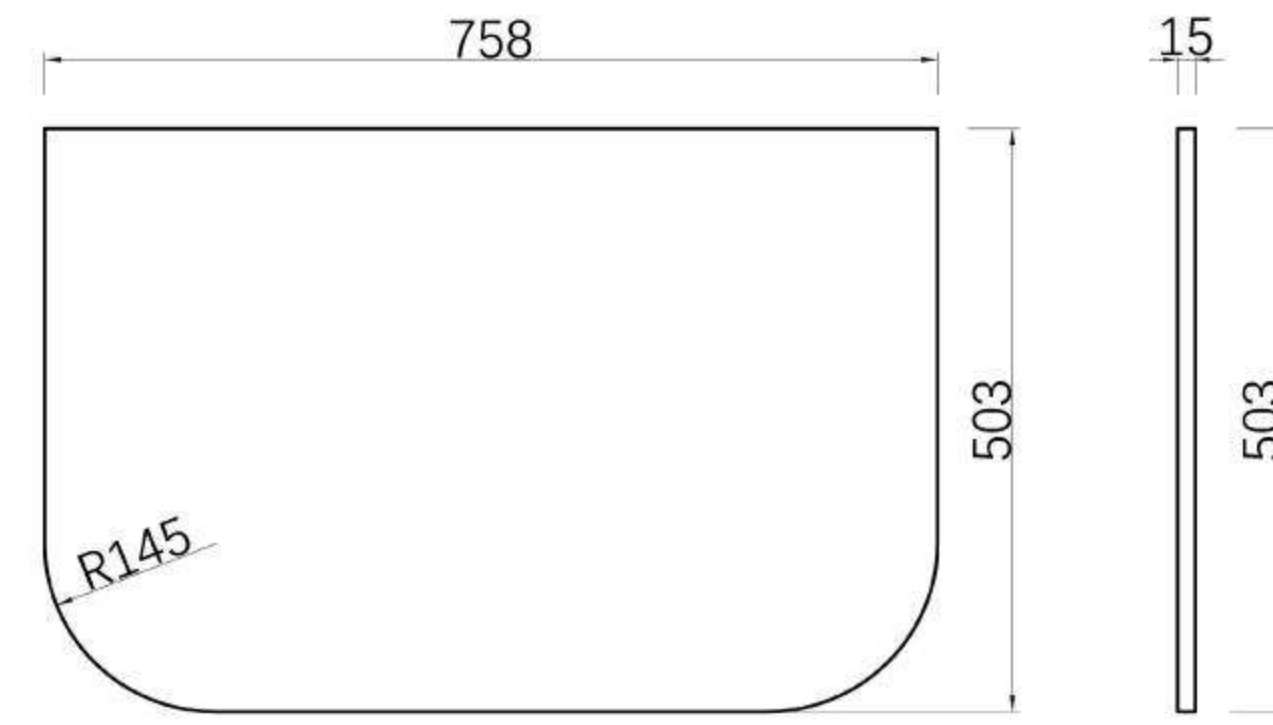

Stone top for Kiama Vanity

-(cutting service available)

900mm