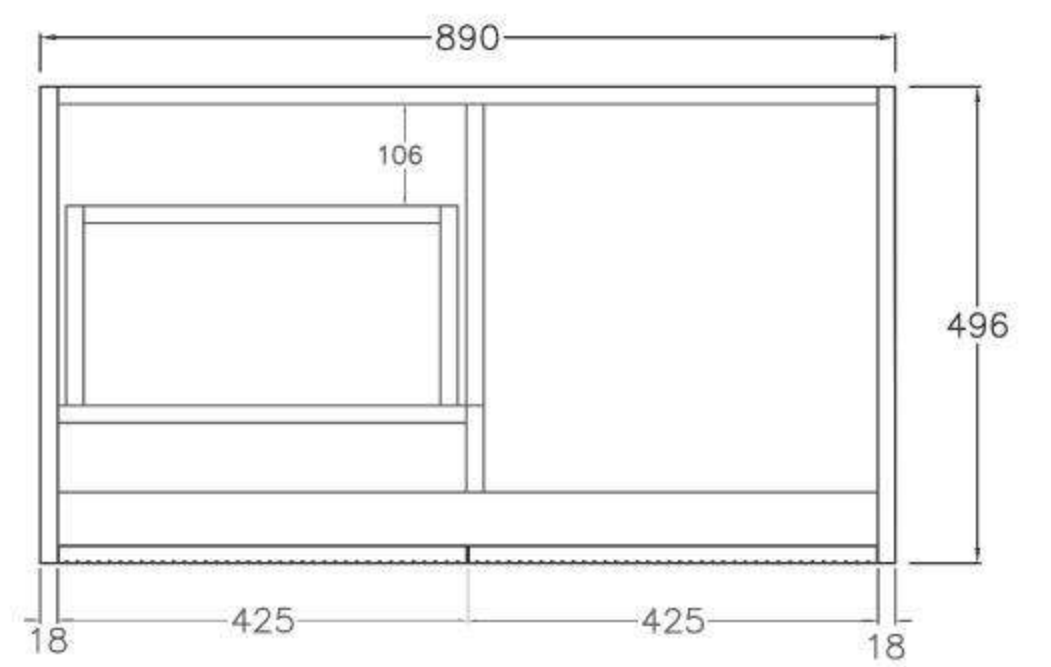

SPEC SHEET -(Depth: 500mm)

600mm
(590L*496D*380HMM)

750mm
(740L*496D*380HMM)

900mm/LW
(890L*496D*380HMM)

900mm/RW
(890L*496D*380HMM)

1200mm/LW
(1190L*496D*380HMM)

1200mm/RW
(1190L*496D*380HMM)

1500mm
(1490L*496D*380HMM)

SPEC SHEET -(Depth 390mm)

600mm
(590L*386D*380HMM)

750mm
(740L*386D*380HMM)

900mm/LW
(890L*386D*380HMM)

900mm/RW
(890L*386D*380HMM)

1200mm/LW
(1190L*386D*380HMM)

1200mm/RW
(1190L*386D*380HMM)

1500mm
(1490L*386D*380HMM)

- Available in 700mm, 900mm, 1200mm and 1500mm configuration.

| | | | | |
|-----------------------------------|-------|-----------|---------------------|--------|
| - Overall depth is 493mm | 93293 | KC75W-PO | (738L*493D*347HMM) | \$1385 |
| - Overall height is 347mm | 93294 | KC95W-PO | (890L*493D*347HMM) | \$1519 |
| - Wall hung, slim body and drawer | 93295 | KC125W-PO | (1184L*493D*347HMM) | \$1935 |
| - Push-to-open drawer | 93296 | KC155W-PO | (1488L*493D*347HMM) | \$2390 |

SPEC SHEET -(Depth: 500mm)

750mm
(738L*493D*347HMM)

900mm
(890L*493D*347HMM)

1200mm
(1184L*493D*347HMM)

1500mm
(1488L*493D*347HMM)