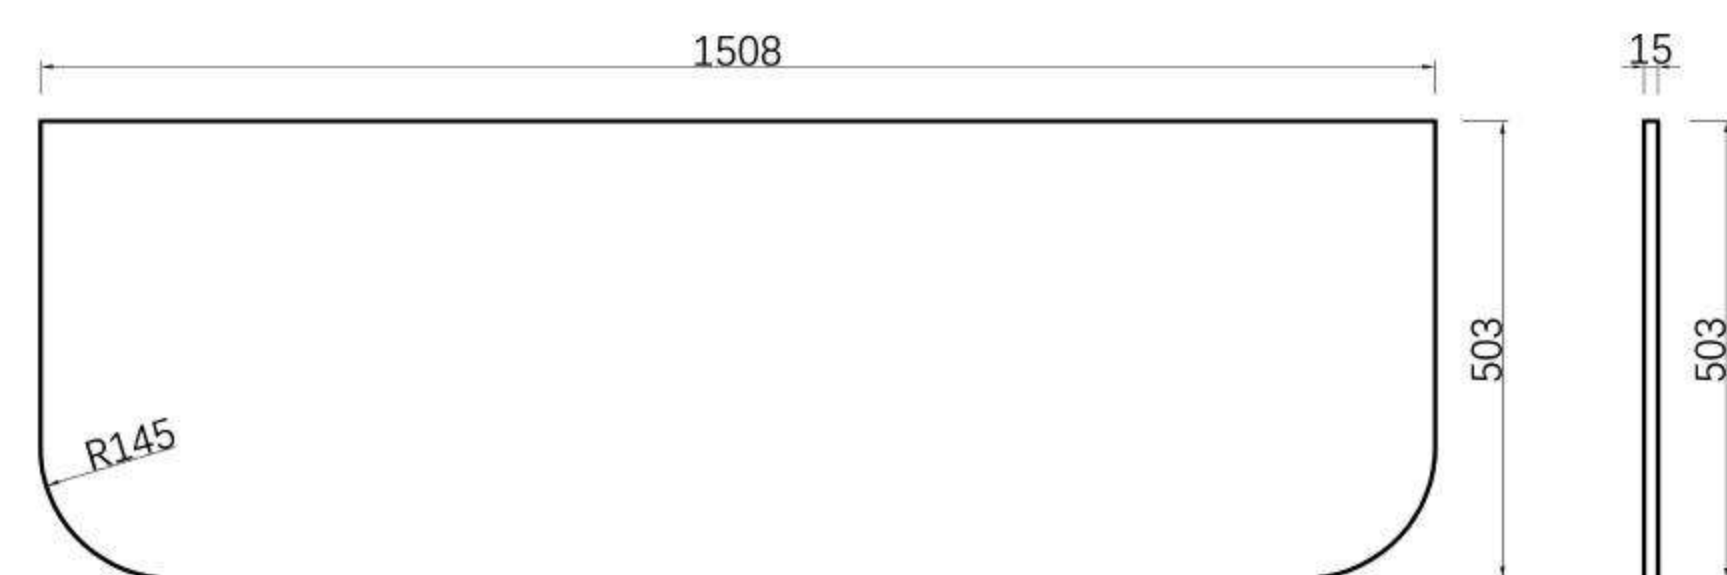

SPEC SHEET -(Depth 390mm)

600mm
(590L*386D*380HMM)

750mm
(740L*386D*380HMM)

900mm/LW
(890L*386D*380HMM)

900mm/RW
(890L*386D*380HMM)

1200mm/LW
(1190L*386D*380HMM)

1200mm/RW
(1190L*386D*380HMM)

1500mm
(1490L*386D*380HMM)

Kiama Wall Hung Vanity

-(BOTTEGA OAK) (Curved design)

750mm

900mm

1200mm

1500mm

- Available in 700mm, 900mm, 1200mm and 1500mm configuration.

| | | | | |
|----------------------------------|-------|-----------|---------------------|--------|
| - Overall depth is 493mm | 93311 | KC75W-BO | (738L*493D*347HMM) | \$1385 |
| - Overall height is 347mm | 93312 | KC95W-BO | (890L*493D*347HMM) | \$1519 |
| - Wall hung, slim body and drawe | 93313 | KC125W-BO | (1184L*493D*347HMM) | \$1935 |
| - Push-to-open drawer | 93314 | KC155W-BO | (1488L*493D*347HMM) | \$2390 |

Stone top for Kiama Vanity

-(cutting service available)

750mm

900mm

1200mm

1500mm

- Available in 600mm, 700mm, 900mm, 1200mm and 1500mm configurations.

- Stone top for 500mm depth vanity

SPEC SHEET -(Depth: 500mm)

750mm
(738L*493D*347HMM)

900mm
(890L*493D*347HMM)

1200mm
(1184L*493D*347HMM)

1500mm
(1488L*493D*347HMM)