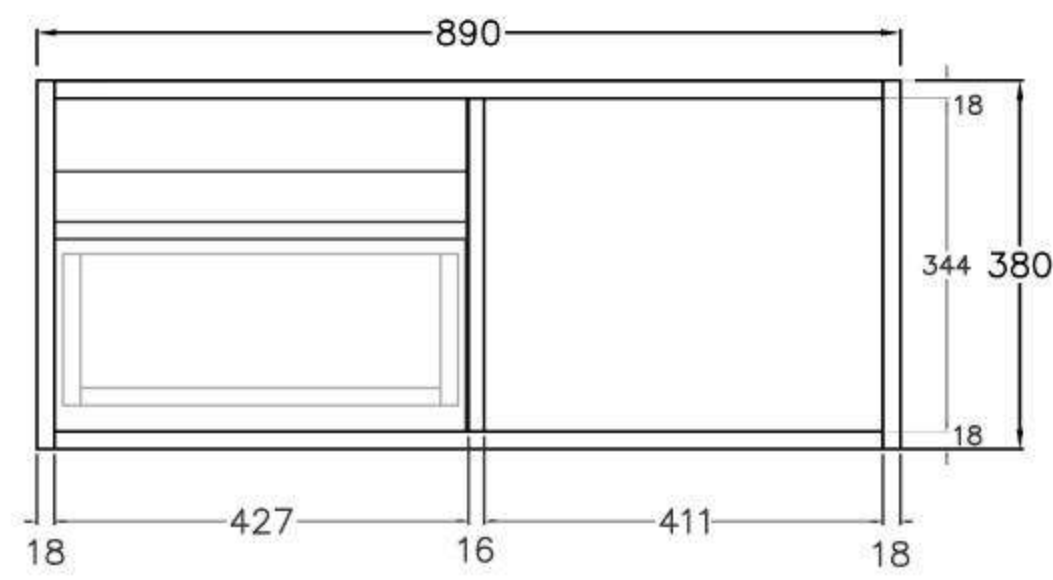

SPEC SHEET -(Depth: 500mm)

600mm
(590L*496D*380HMM)

750mm
(740L*496D*380HMM)

900mm/LW
(890L*496D*380HMM)

900mm/RW
(890L*496D*380HMM)

1200mm/LW
(1190L*496D*380HMM)

1200mm/RW
(1190L*496D*380HMM)

1500mm
(1490L*496D*380HMM)

SPEC SHEET -(Depth 390mm)

600mm
(590L*386D*380HMM)

750mm
(740L*386D*380HMM)

900mm/LW
(890L*386D*380HMM)

900mm/RW
(890L*386D*380HMM)

1200mm/LW
(1190L*386D*380HMM)

1200mm/RW
(1190L*386D*380HMM)

1500mm
(1490L*386D*380HMM)

- Available in 700mm, 900mm, 1200mm and 1500mm configuration.

| | | | | |
|-----------------------------------|-------|-----------|---------------------|--------|
| - Overall depth is 493mm | 93293 | KC75W-PO | (738L*493D*347HMM) | \$1385 |
| - Overall height is 347mm | 93294 | KC95W-PO | (890L*493D*347HMM) | \$1519 |
| - Wall hung, slim body and drawer | 93295 | KC125W-PO | (1184L*493D*347HMM) | \$1935 |
| - Push-to-open drawer | 93296 | KC155W-PO | (1488L*493D*347HMM) | \$2390 |

SPEC SHEET -(Depth: 500mm)

750mm
(738L*493D*347HMM)

900mm
(890L*493D*347HMM)

1200mm
(1184L*493D*347HMM)

1500mm
(1488L*493D*347HMM)