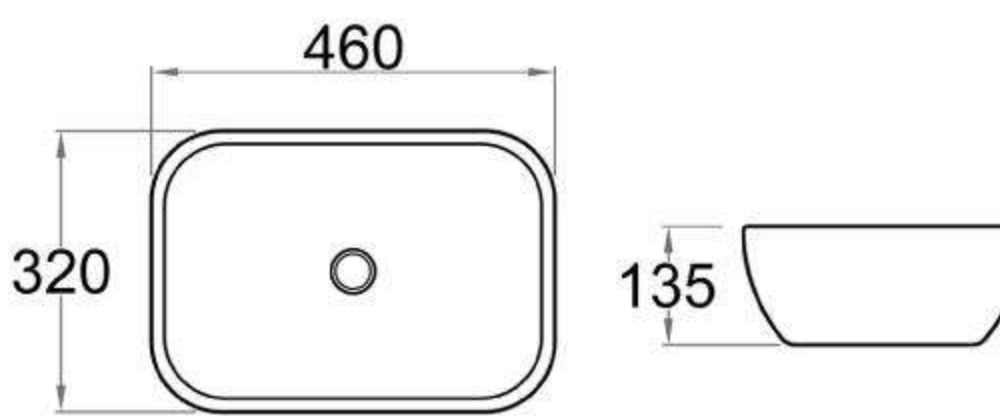

AC4632S

AC5040S

- Available in 600mm, 700mm, 900mm, 1200mm and 1500mm configurations.

- -Easy to install
- -Non overflow
- -plug waste not included

90121	AC4130S	(410L*300D*130HMM)	$150
90123	AC4838S	(485L*385D*130HMM)	$150
90128	AC3535R	(350L*350D*120HMM)	$150
90132	AC4040R	(400L*400D*115HMM)	$150
90138	AC4632S	(460L*320D*135HMM)	$150
90125	AC5040S	(500L*400D*150HMM)	$150