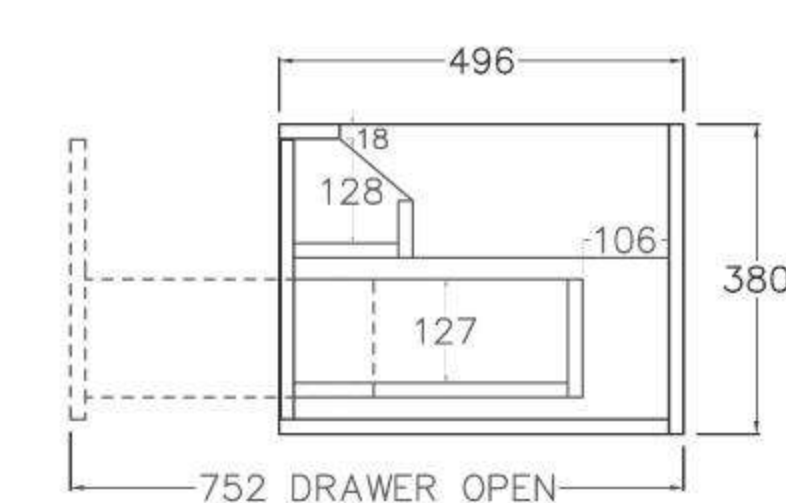

SPEC SHEET -(Depth: 500mm)

600mm
(590L*496D*380HMM)

750mm
(740L*496D*380HMM)

900mm/LW
(890L*496D*380HMM)

900mm/RW
(890L*496D*380HMM)

1200mm/LW
(1190L*496D*380HMM)

1200mm/RW
(1190L*496D*380HMM)

1500mm
(1490L*496D*380HMM)

SPEC SHEET -(Depth 390mm)

600mm
(590L*386D*380HMM)

750mm
(740L*386D*380HMM)

900mm/LW
(890L*386D*380HMM)

900mm/RW
(890L*386D*380HMM)

1200mm/LW
(1190L*386D*380HMM)

1200mm/RW
(1190L*386D*380HMM)

1500mm
(1490L*386D*380HMM)

- Available in 700mm, 900mm, 1200mm and 1500mm configuration.

| | | | | |
|-----------------------------------|-------|-----------|---------------------|--------|
| - Overall depth is 493mm | 93293 | KC75W-PO | (738L*493D*347HMM) | \$1385 |
| - Overall height is 347mm | 93294 | KC95W-PO | (890L*493D*347HMM) | \$1519 |
| - Wall hung, slim body and drawer | 93295 | KC125W-PO | (1184L*493D*347HMM) | \$1935 |
| - Push-to-open drawer | 93296 | KC155W-PO | (1488L*493D*347HMM) | \$2390 |

SPEC SHEET -(Depth: 500mm)

750mm
(738L*493D*347HMM)

900mm
(890L*493D*347HMM)

1200mm
(1184L*493D*347HMM)

1500mm
(1488L*493D*347HMM)