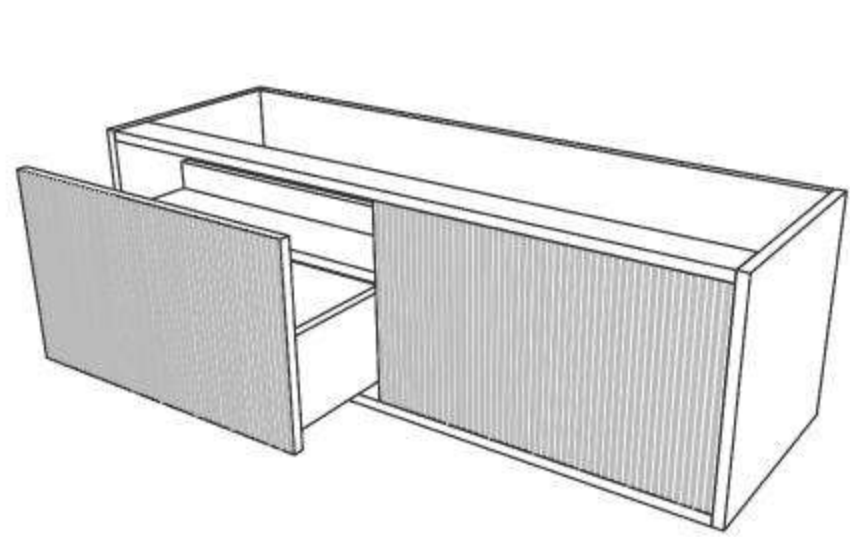

SPEC SHEET -(Depth: 500mm)

600mm
(590L*496D*380HMM)

750mm
(740L*496D*380HMM)

900mm/LW
(890L*496D*380HMM)

900mm/RW
(890L*496D*380HMM)

1200mm/LW
(1190L*496D*380HMM)

1200mm/RW
(1190L*496D*380HMM)

1500mm
(1490L*496D*380HMM)

SPEC SHEET -(Depth 390mm)

600mm
(590L*386D*380HMM)

750mm
(740L*386D*380HMM)

900mm/LW
(890L*386D*380HMM)

900mm/RW
(890L*386D*380HMM)

1200mm/LW
(1190L*386D*380HMM)

1200mm/RW
(1190L*386D*380HMM)

1500mm
(1490L*386D*380HMM)