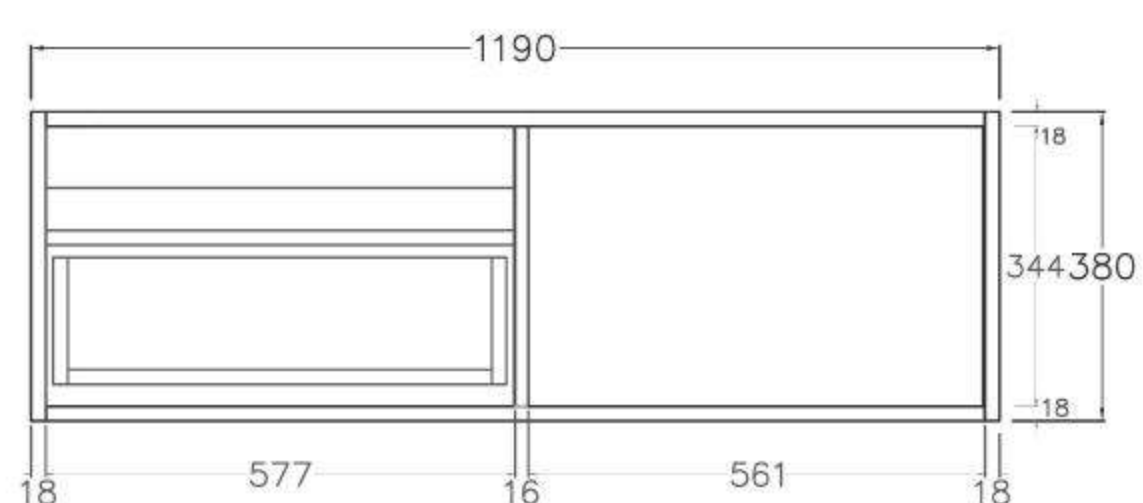

SPEC SHEET -(Depth: 500mm)

600mm
(590L*496D*380HMM)

750mm
(740L*496D*380HMM)

900mm/LW
(890L*496D*380HMM)

900mm/RW
(890L*496D*380HMM)

1200mm/LW
(1190L*496D*380HMM)

1200mm/RW
(1190L*496D*380HMM)

1500mm
(1490L*496D*380HMM)

SPEC SHEET -(Depth 390mm)

600mm
(590L*386D*380HMM)

750mm
(740L*386D*380HMM)

900mm/LW
(890L*386D*380HMM)

900mm/RW
(890L*386D*380HMM)

1200mm/LW
(1190L*386D*380HMM)

1200mm/RW
(1190L*386D*380HMM)

1500mm
(1490L*386D*380HMM)

- Available in 700mm, 900mm, 1200mm and 1500mm configuration.

| | | | | |
|-----------------------------------|-------|-----------|---------------------|--------|
| - Overall depth is 493mm | 93293 | KC75W-PO | (738L*493D*347HMM) | \$1385 |
| - Overall height is 347mm | 93294 | KC95W-PO | (890L*493D*347HMM) | \$1519 |
| - Wall hung, slim body and drawer | 93295 | KC125W-PO | (1184L*493D*347HMM) | \$1935 |
| - Push-to-open drawer | 93296 | KC155W-PO | (1488L*493D*347HMM) | \$2390 |

SPEC SHEET -(Depth: 500mm)

750mm
(738L*493D*347HMM)

900mm
(890L*493D*347HMM)

1200mm
(1184L*493D*347HMM)

1500mm
(1488L*493D*347HMM)