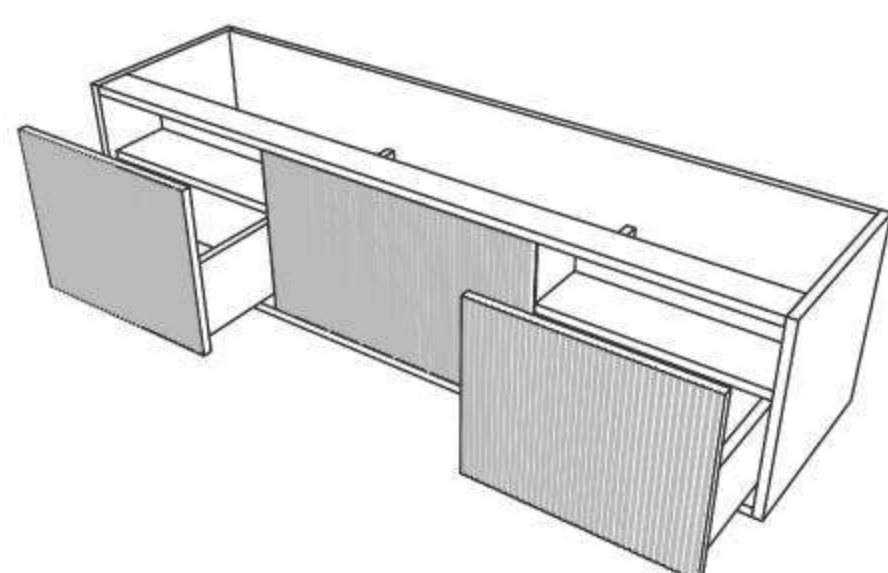

SPEC SHEET -(Depth: 500mm)

600mm
(590L*496D*380HMM)

750mm
(740L*496D*380HMM)

900mm/LW
(890L*496D*380HMM)

900mm/RW
(890L*496D*380HMM)

1200mm/LW
(1190L*496D*380HMM)

1200mm/RW
(1190L*496D*380HMM)

1500mm
(1490L*496D*380HMM)

SPEC SHEET -(Depth 390mm)

600mm
(590L*386D*380HMM)

750mm
(740L*386D*380HMM)

900mm/LW
(890L*386D*380HMM)

900mm/RW
(890L*386D*380HMM)

1200mm/LW
(1190L*386D*380HMM)

1200mm/RW
(1190L*386D*380HMM)

1500mm
(1490L*386D*380HMM)

-Kiama Wall Hung Vanity

- *Curved design*

Kiama Wall Hung Vanity

-(PRIME OAK) (Curved design)

750mm

900mm

1200mm

1500mm

- Available in 700mm, 900mm, 1200mm and 1500mm configuration.

| | | | | |
|-----------------------------------|-------|-----------|---------------------|--------|
| - Overall depth is 493mm | 93293 | KC75W-PO | (738L*493D*347HMM) | \$1385 |
| - Overall height is 347mm | 93294 | KC95W-PO | (890L*493D*347HMM) | \$1519 |
| - Wall hung, slim body and drawer | 93295 | KC125W-PO | (1184L*493D*347HMM) | \$1935 |
| - Push-to-open drawer | 93296 | KC155W-PO | (1488L*493D*347HMM) | \$2390 |