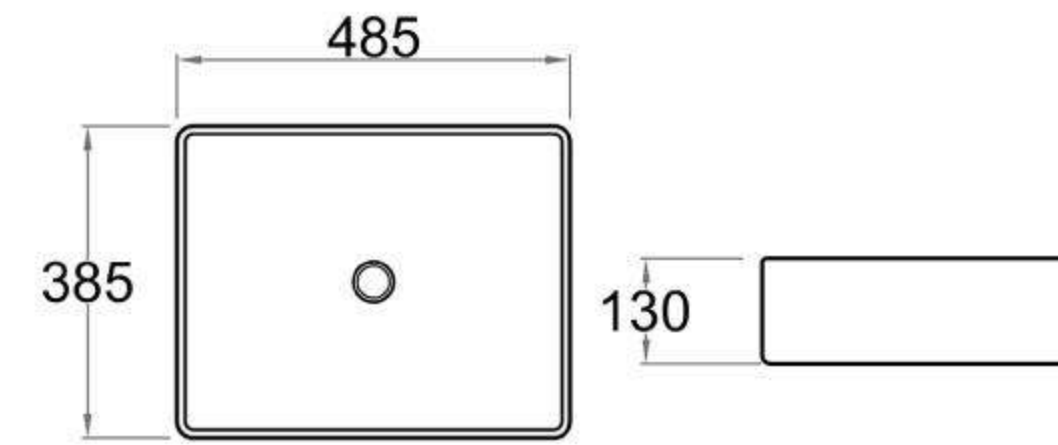

Optional above counter basin

-(ceramic basins)

AC4130S

AC4838S