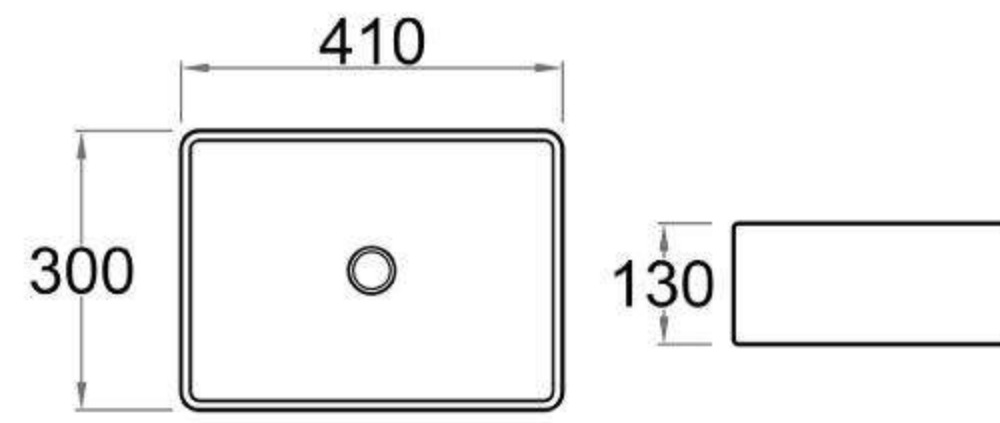

Optional above counter basin

-(ceramic basins)

AC4130S

AC4838S