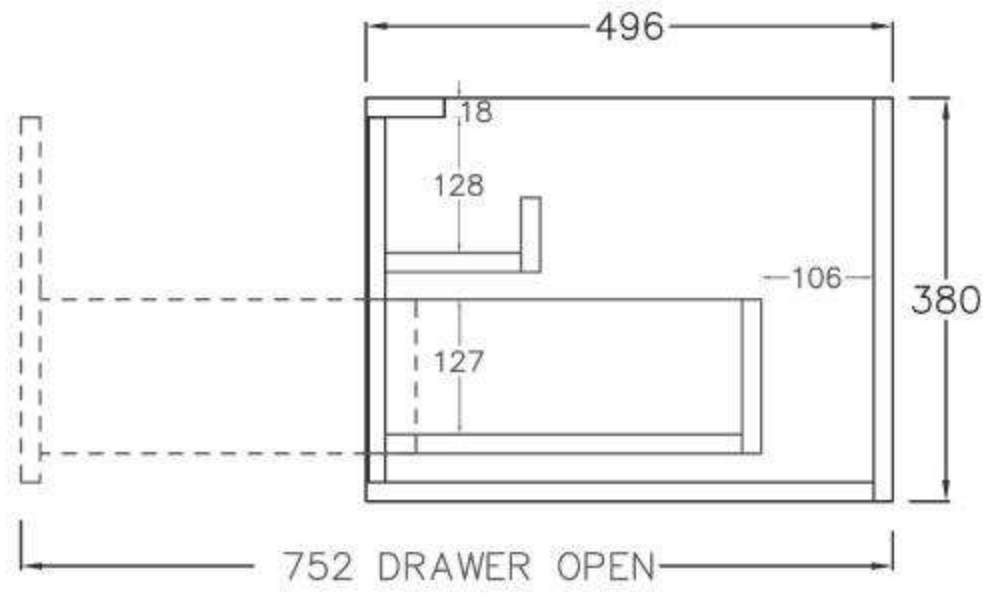

SPEC SHEET -(Depth: 500mm)

600mm
(590L*496D*380HMM)

750mm
(740L*496D*380HMM)

900mm/LW
(890L*496D*380HMM)

900mm/RW
(890L*496D*380HMM)

1200mm/LW
(1190L*496D*380HMM)

1200mm/RW
(1190L*496D*380HMM)

1500mm
(1490L*496D*380HMM)

SPEC SHEET -(Depth 390mm)

600mm
(590L*386D*380HMM)

750mm
(740L*386D*380HMM)

900mm/LW
(890L*386D*380HMM)

900mm/RW
(890L*386D*380HMM)

1200mm/LW
(1190L*386D*380HMM)

1200mm/RW
(1190L*386D*380HMM)

1500mm
(1490L*386D*380HMM)

- Available in 700mm, 900mm, 1200mm and 1500mm configuration.

| | | | | |
|-----------------------------------|-------|-----------|---------------------|--------|
| - Overall depth is 493mm | 93293 | KC75W-PO | (738L*493D*347HMM) | \$1385 |
| - Overall height is 347mm | 93294 | KC95W-PO | (890L*493D*347HMM) | \$1519 |
| - Wall hung, slim body and drawer | 93295 | KC125W-PO | (1184L*493D*347HMM) | \$1935 |
| - Push-to-open drawer | 93296 | KC155W-PO | (1488L*493D*347HMM) | \$2390 |

SPEC SHEET -(Depth: 500mm)

750mm
(738L*493D*347HMM)

900mm
(890L*493D*347HMM)

1200mm
(1184L*493D*347HMM)

1500mm
(1488L*493D*347HMM)