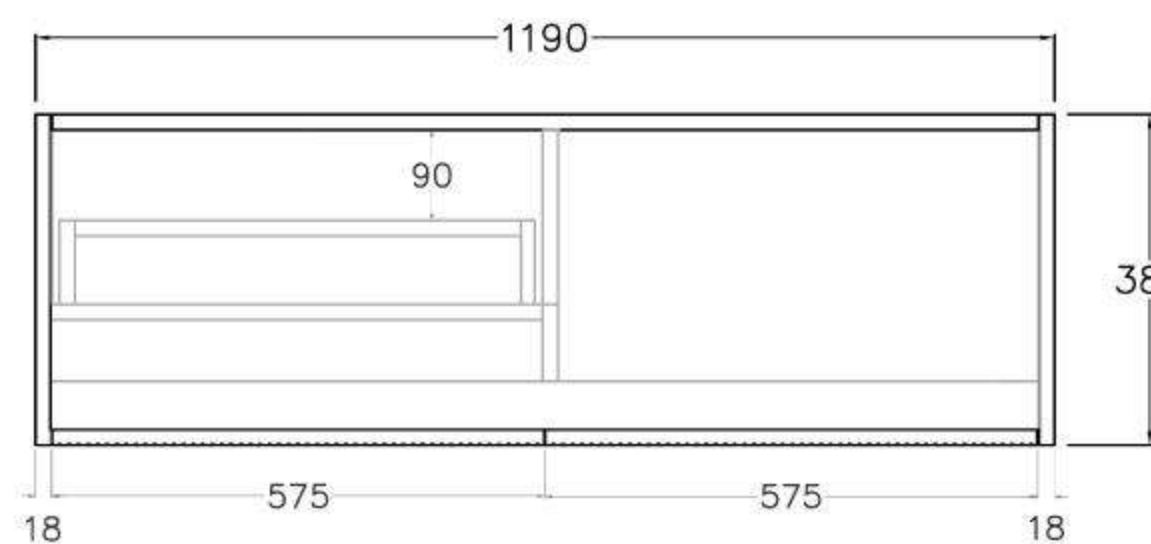

SPEC SHEET -(Depth: 500mm)

600mm
(590L*496D*380HMM)

750mm
(740L*496D*380HMM)

900mm/LW
(890L*496D*380HMM)

900mm/RW
(890L*496D*380HMM)

1200mm/LW
(1190L*496D*380HMM)

1200mm/RW
(1190L*496D*380HMM)

1500mm
(1490L*496D*380HMM)

SPEC SHEET -(Depth 390mm)

600mm
(590L*386D*380HMM)

750mm
(740L*386D*380HMM)

900mm/LW
(890L*386D*380HMM)

900mm/RW
(890L*386D*380HMM)

1200mm/LW
(1190L*386D*380HMM)

1200mm/RW
(1190L*386D*380HMM)

1500mm
(1490L*386D*380HMM)

- Available in 700mm, 900mm, 1200mm and 1500mm configuration.

| | | | | |
|-----------------------------------|-------|-----------|---------------------|--------|
| - Overall depth is 493mm | 93293 | KC75W-PO | (738L*493D*347HMM) | \$1385 |
| - Overall height is 347mm | 93294 | KC95W-PO | (890L*493D*347HMM) | \$1519 |
| - Wall hung, slim body and drawer | 93295 | KC125W-PO | (1184L*493D*347HMM) | \$1935 |
| - Push-to-open drawer | 93296 | KC155W-PO | (1488L*493D*347HMM) | \$2390 |

SPEC SHEET -(Depth: 500mm)

750mm
(738L*493D*347HMM)

900mm
(890L*493D*347HMM)

1200mm
(1184L*493D*347HMM)

1500mm
(1488L*493D*347HMM)