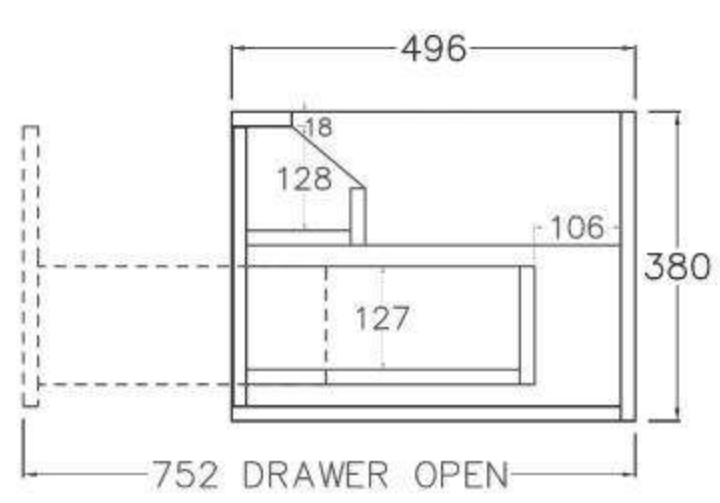

SPEC SHEET -(Depth: 500mm)

600mm
(590L*496D*380HMM)

750mm
(740L*496D*380HMM)

900mm/LW
(890L*496D*380HMM)

900mm/RW
(890L*496D*380HMM)

1200mm/LW
(1190L*496D*380HMM)

1200mm/RW
(1190L*496D*380HMM)

1500mm
(1490L*496D*380HMM)

SPEC SHEET -(Depth 390mm)

600mm
(590L*386D*380HMM)

750mm
(740L*386D*380HMM)

900mm/LW
(890L*386D*380HMM)

900mm/RW
(890L*386D*380HMM)

1200mm/LW
(1190L*386D*380HMM)

1200mm/RW
(1190L*386D*380HMM)

1500mm
(1490L*386D*380HMM)

- Available in 700mm, 900mm, 1200mm and 1500mm configuration.

| | | | | |
|-----------------------------------|-------|-----------|---------------------|--------|
| - Overall depth is 493mm | 93293 | KC75W-PO | (738L*493D*347HMM) | \$1385 |
| - Overall height is 347mm | 93294 | KC95W-PO | (890L*493D*347HMM) | \$1519 |
| - Wall hung, slim body and drawer | 93295 | KC125W-PO | (1184L*493D*347HMM) | \$1935 |
| - Push-to-open drawer | 93296 | KC155W-PO | (1488L*493D*347HMM) | \$2390 |

SPEC SHEET -(Depth: 500mm)

750mm
(738L*493D*347HMM)

900mm
(890L*493D*347HMM)

1200mm
(1184L*493D*347HMM)

1500mm
(1488L*493D*347HMM)