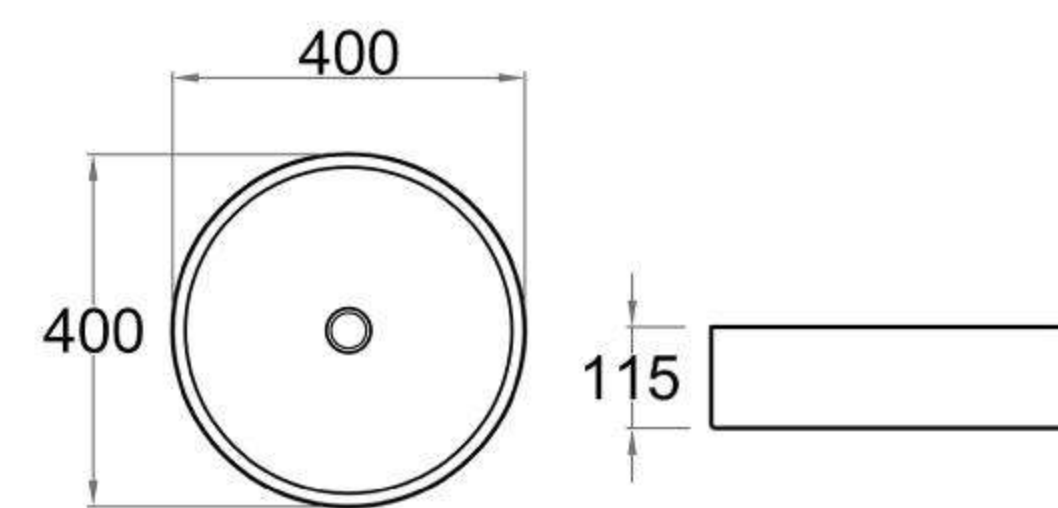

AC3535R

AC4040R