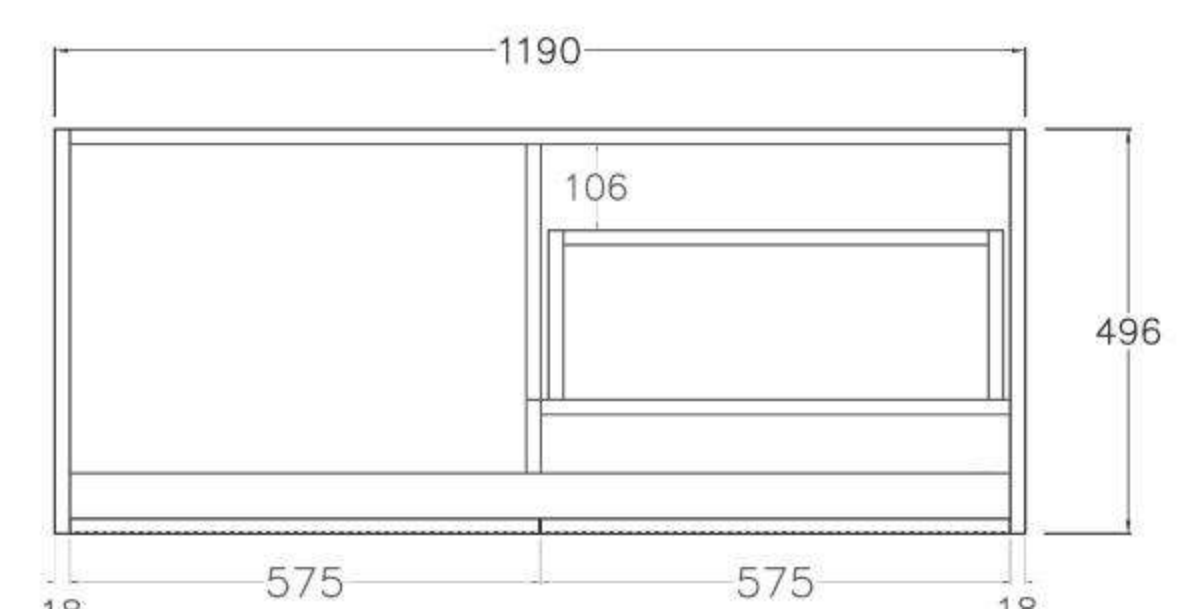

SPEC SHEET -(Depth: 500mm)

600mm
(590L*496D*380HMM)

750mm
(740L*496D*380HMM)

900mm/LW
(890L*496D*380HMM)

900mm/RW
(890L*496D*380HMM)

1200mm/LW
(1190L*496D*380HMM)

1200mm/RW
(1190L*496D*380HMM)

1500mm
(1490L*496D*380HMM)

SPEC SHEET -(Depth 390mm)

600mm
(590L*386D*380HMM)

750mm
(740L*386D*380HMM)

900mm/LW
(890L*386D*380HMM)

900mm/RW
(890L*386D*380HMM)

1200mm/LW
(1190L*386D*380HMM)

1200mm/RW
(1190L*386D*380HMM)

1500mm
(1490L*386D*380HMM)

- Available in 700mm, 900mm, 1200mm and 1500mm configuration.

| | | | | |
|-----------------------------------|-------|-----------|---------------------|--------|
| - Overall depth is 493mm | 93293 | KC75W-PO | (738L*493D*347HMM) | \$1385 |
| - Overall height is 347mm | 93294 | KC95W-PO | (890L*493D*347HMM) | \$1519 |
| - Wall hung, slim body and drawer | 93295 | KC125W-PO | (1184L*493D*347HMM) | \$1935 |
| - Push-to-open drawer | 93296 | KC155W-PO | (1488L*493D*347HMM) | \$2390 |

SPEC SHEET -(Depth: 500mm)

750mm
(738L*493D*347HMM)

900mm
(890L*493D*347HMM)

1200mm
(1184L*493D*347HMM)

1500mm
(1488L*493D*347HMM)