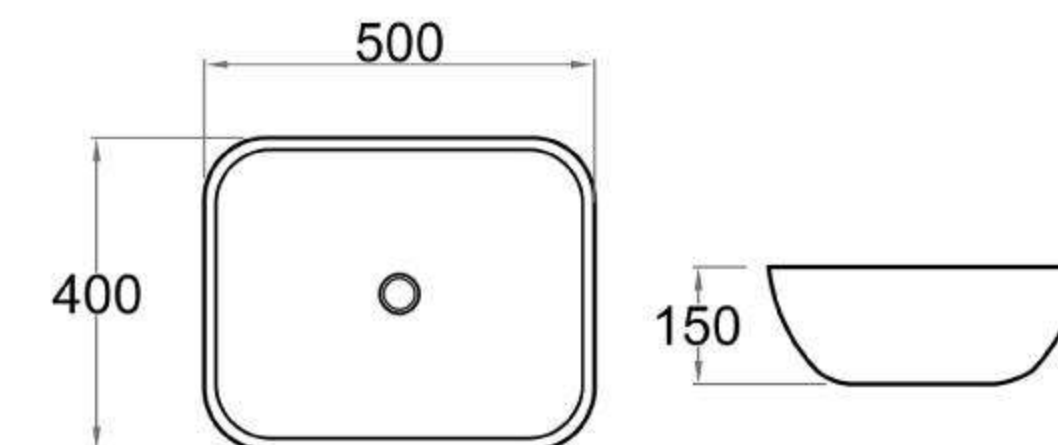

AC4632S

AC5040S

- Available in 600mm, 700mm, 900mm, 1200mm and 1500mm configurations.

- -Easy to install
- -Non overflow
- -plug waste not included

90121	AC4130S	(410L*300D*130HMM)	$150
90123	AC4838S	(485L*385D*130HMM)	$150
90128	AC3535R	(350L*350D*120HMM)	$150
90138	AC4632S	(460L*320D*135HMM)	$150
90125	AC5040S	(500L*400D*150HMM)	$150
		(not suitable for 390mm vanities)	
90132	AC4040R	(400L*400D*115HMM)	$150
		(not suitable for 390mm vanities)