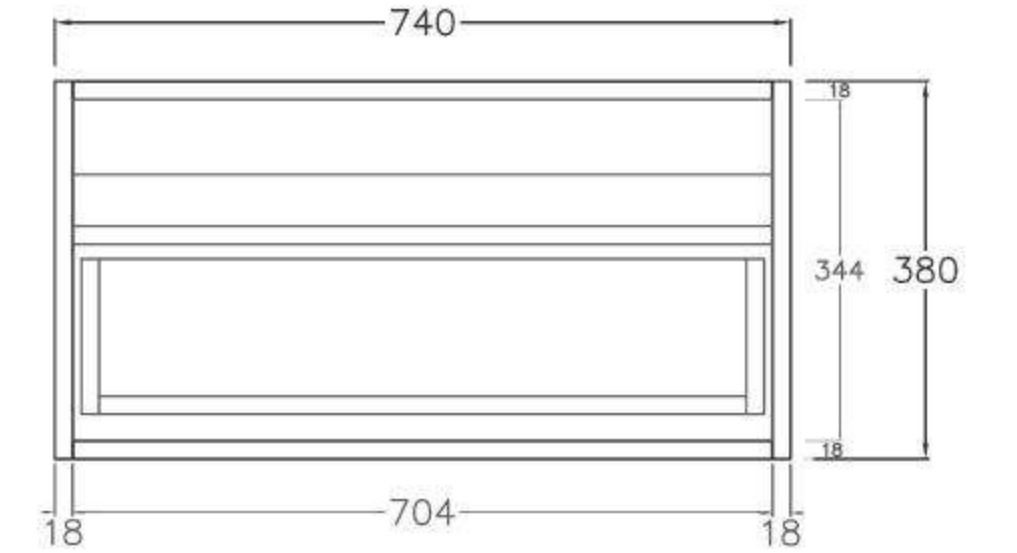

-
- Available in 600mm, 700mm, 900mm, 1200mm and 1500mm configurations.
 - Stone top for 390mm depth vanity.

| | | | | |
|--------------------------|-------|------------|--------------------|-------|
| | 90174 | K639ST-WM | (602L*390D*15HMM) | \$421 |
| | 90175 | K739ST-WM | (752L*390D*15HMM) | \$450 |
| - White marble stone top | 90176 | K939ST-WM | (902L*390D*15HMM) | \$485 |
| - Matte finish | 90177 | K1239ST-WM | (1202L*390D*15HMM) | \$540 |
| | 90178 | K1539ST-WM | (1502L*390D*15HMM) | \$645 |

SPEC SHEET -(Depth: 500mm)

600mm
(590L*496D*380HMM)

750mm
(740L*496D*380HMM)

900mm/LW
(890L*496D*380HMM)

900mm/RW
(890L*496D*380HMM)

1200mm/LW
(1190L*496D*380HMM)

1200mm/RW
(1190L*496D*380HMM)

1500mm
(1490L*496D*380HMM)

SPEC SHEET -(Depth 390mm)

600mm
(590L*386D*380HMM)

750mm
(740L*386D*380HMM)

900mm/LW
(890L*386D*380HMM)

900mm/RW
(890L*386D*380HMM)

1200mm/LW
(1190L*386D*380HMM)

1200mm/RW
(1190L*386D*380HMM)

1500mm
(1490L*386D*380HMM)

SPEC SHEET -(Depth: 500mm)

750mm
(738L*493D*347HMM)

900mm
(890L*493D*347HMM)

1200mm
(1184L*493D*347HMM)

1500mm
(1488L*493D*347HMM)