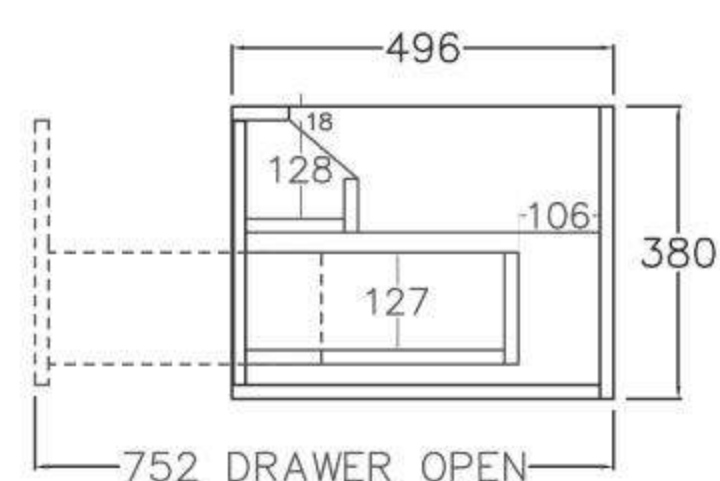

SPEC SHEET -(Depth: 500mm)

600mm
(590L*496D*380HMM)

750mm
(740L*496D*380HMM)

900mm/LW
(890L*496D*380HMM)

900mm/RW
(890L*496D*380HMM)

1200mm/LW
(1190L*496D*380HMM)

1200mm/RW
(1190L*496D*380HMM)

1500mm
(1490L*496D*380HMM)

SPEC SHEET -(Depth 390mm)

600mm
(590L*386D*380HMM)

750mm
(740L*386D*380HMM)

900mm/LW
(890L*386D*380HMM)

900mm/RW
(890L*386D*380HMM)

1200mm/LW
(1190L*386D*380HMM)

1200mm/RW
(1190L*386D*380HMM)

1500mm
(1490L*386D*380HMM)

- Available in 700mm, 900mm, 1200mm and 1500mm configuration.

| | | | | |
|-----------------------------------|-------|-----------|---------------------|--------|
| - Overall depth is 493mm | 93293 | KC75W-PO | (738L*493D*347HMM) | \$1385 |
| - Overall height is 347mm | 93294 | KC95W-PO | (890L*493D*347HMM) | \$1519 |
| - Wall hung, slim body and drawer | 93295 | KC125W-PO | (1184L*493D*347HMM) | \$1935 |
| - Push-to-open drawer | 93296 | KC155W-PO | (1488L*493D*347HMM) | \$2390 |

SPEC SHEET -(Depth: 500mm)

750mm
(738L*493D*347HMM)

900mm
(890L*493D*347HMM)

1200mm
(1184L*493D*347HMM)

1500mm
(1488L*493D*347HMM)