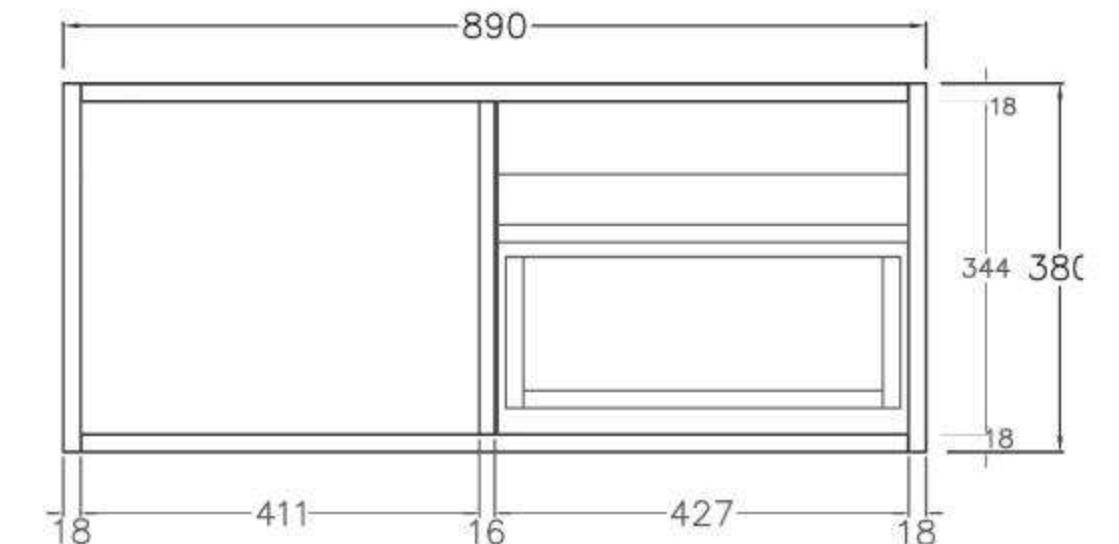

SPEC SHEET -(Depth: 500mm)

600mm
(590L*496D*380HMM)

750mm
(740L*496D*380HMM)

900mm/LW
(890L*496D*380HMM)

900mm/RW
(890L*496D*380HMM)

1200mm/LW
(1190L*496D*380HMM)

1200mm/RW
(1190L*496D*380HMM)

1500mm
(1490L*496D*380HMM)

SPEC SHEET -(Depth 390mm)

600mm
(590L*386D*380HMM)

750mm
(740L*386D*380HMM)

900mm/LW
(890L*386D*380HMM)

900mm/RW
(890L*386D*380HMM)

1200mm/LW
(1190L*386D*380HMM)

1200mm/RW
(1190L*386D*380HMM)

1500mm
(1490L*386D*380HMM)

- Available in 700mm, 900mm, 1200mm and 1500mm configuration.

| | | | | |
|-----------------------------------|-------|-----------|---------------------|--------|
| - Overall depth is 493mm | 93293 | KC75W-PO | (738L*493D*347HMM) | \$1385 |
| - Overall height is 347mm | 93294 | KC95W-PO | (890L*493D*347HMM) | \$1519 |
| - Wall hung, slim body and drawer | 93295 | KC125W-PO | (1184L*493D*347HMM) | \$1935 |
| - Push-to-open drawer | 93296 | KC155W-PO | (1488L*493D*347HMM) | \$2390 |

SPEC SHEET -(Depth: 500mm)

750mm
(738L*493D*347HMM)

900mm
(890L*493D*347HMM)

1200mm
(1184L*493D*347HMM)

1500mm
(1488L*493D*347HMM)