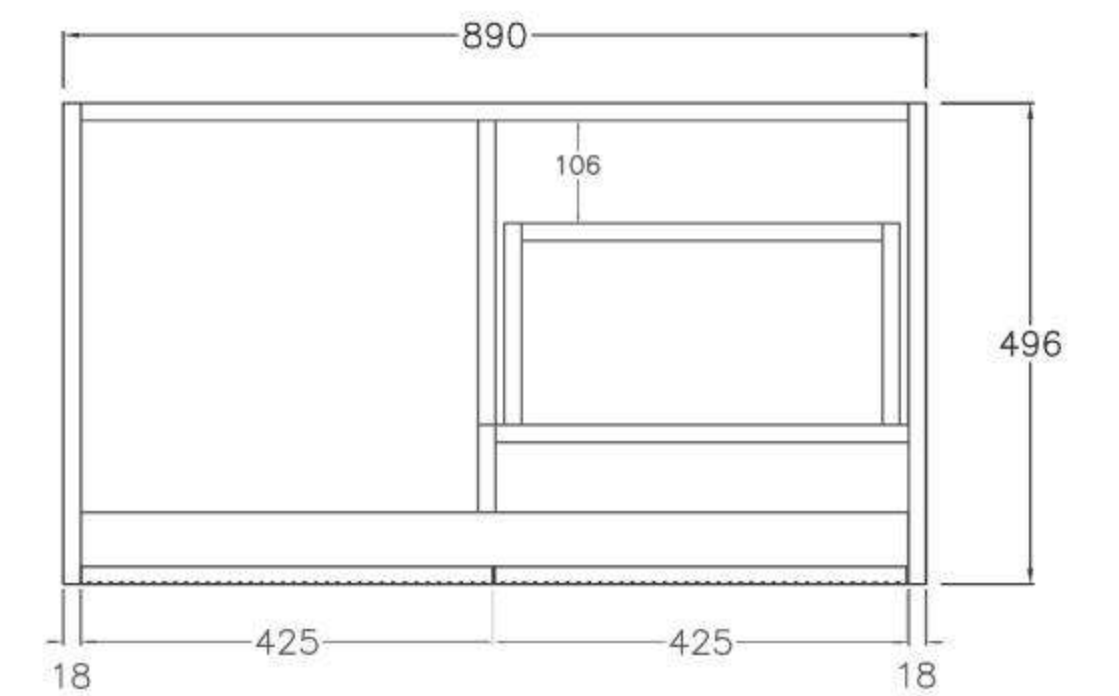

SPEC SHEET -(Depth: 500mm)

600mm
(590L*496D*380HMM)

750mm
(740L*496D*380HMM)

900mm/LW
(890L*496D*380HMM)

900mm/RW
(890L*496D*380HMM)

1200mm/LW
(1190L*496D*380HMM)

1200mm/RW
(1190L*496D*380HMM)

1500mm
(1490L*496D*380HMM)

SPEC SHEET -(Depth 390mm)

600mm
(590L*386D*380HMM)

750mm
(740L*386D*380HMM)

900mm/LW
(890L*386D*380HMM)

900mm/RW
(890L*386D*380HMM)

1200mm/LW
(1190L*386D*380HMM)

1200mm/RW
(1190L*386D*380HMM)

1500mm
(1490L*386D*380HMM)

- Available in 700mm, 900mm, 1200mm and 1500mm configuration.

| | | | | |
|-----------------------------------|-------|-----------|---------------------|--------|
| - Overall depth is 493mm | 93293 | KC75W-PO | (738L*493D*347HMM) | \$1385 |
| - Overall height is 347mm | 93294 | KC95W-PO | (890L*493D*347HMM) | \$1519 |
| - Wall hung, slim body and drawer | 93295 | KC125W-PO | (1184L*493D*347HMM) | \$1935 |
| - Push-to-open drawer | 93296 | KC155W-PO | (1488L*493D*347HMM) | \$2390 |

SPEC SHEET -(Depth: 500mm)

750mm
(738L*493D*347HMM)

900mm
(890L*493D*347HMM)

1200mm
(1184L*493D*347HMM)

1500mm
(1488L*493D*347HMM)