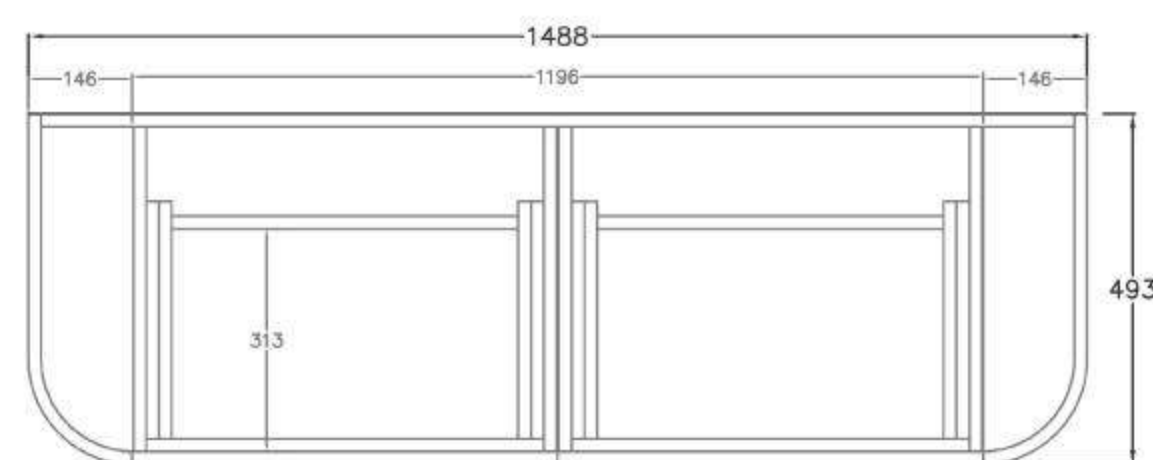

SPEC SHEET -(Depth: 500mm)

600mm
(590L*496D*380HMM)

750mm
(740L*496D*380HMM)

900mm/LW
(890L*496D*380HMM)

900mm/RW
(890L*496D*380HMM)

1200mm/LW
(1190L*496D*380HMM)

1200mm/RW
(1190L*496D*380HMM)

1500mm
(1490L*496D*380HMM)

SPEC SHEET -(Depth 390mm)

600mm
(590L*386D*380HMM)

750mm
(740L*386D*380HMM)

900mm/LW
(890L*386D*380HMM)

900mm/RW
(890L*386D*380HMM)

1200mm/LW
(1190L*386D*380HMM)

1200mm/RW
(1190L*386D*380HMM)

1500mm
(1490L*386D*380HMM)

- Available in 700mm, 900mm, 1200mm and 1500mm configuration.

| | | | | |
|-----------------------------------|-------|-----------|---------------------|--------|
| - Overall depth is 493mm | 93293 | KC75W-PO | (738L*493D*347HMM) | \$1385 |
| - Overall height is 347mm | 93294 | KC95W-PO | (890L*493D*347HMM) | \$1519 |
| - Wall hung, slim body and drawer | 93295 | KC125W-PO | (1184L*493D*347HMM) | \$1935 |
| - Push-to-open drawer | 93296 | KC155W-PO | (1488L*493D*347HMM) | \$2390 |

SPEC SHEET -(Depth: 500mm)

750mm
(738L*493D*347HMM)

900mm
(890L*493D*347HMM)

1200mm
(1184L*493D*347HMM)

1500mm
(1488L*493D*347HMM)