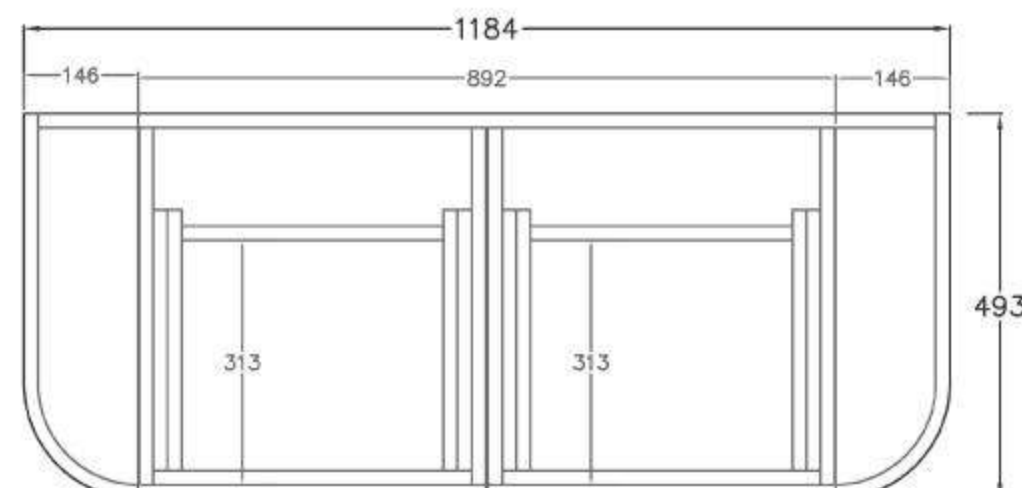

SPEC SHEET -(Depth: 500mm)

600mm
(590L*496D*380HMM)

750mm
(740L*496D*380HMM)

900mm/LW
(890L*496D*380HMM)

900mm/RW
(890L*496D*380HMM)

1200mm/LW
(1190L*496D*380HMM)

1200mm/RW
(1190L*496D*380HMM)

1500mm
(1490L*496D*380HMM)

SPEC SHEET -(Depth 390mm)

600mm
(590L*386D*380HMM)

750mm
(740L*386D*380HMM)

900mm/LW
(890L*386D*380HMM)

900mm/RW
(890L*386D*380HMM)

1200mm/LW
(1190L*386D*380HMM)

1200mm/RW
(1190L*386D*380HMM)

1500mm
(1490L*386D*380HMM)

- Available in 600mm, 700mm, 900mm, 1200mm and 1500mm configurations.

- Easy to install
- Non overflow
- plug waste not included

| | | | |
|-------|---------|--------------------|-------|
| 90121 | AC4130S | (410L*300D*130HMM) | \$150 |
| 90123 | AC4838S | (485L*385D*130HMM) | \$150 |
| 90128 | AC3535R | (350L*350D*120HMM) | \$150 |
| 90132 | AC4040R | (400L*400D*115HMM) | \$150 |
| 90138 | AC4632S | (460L*320D*135HMM) | \$150 |
| 90125 | AC5040S | (500L*400D*150HMM) | \$150 |

SPEC SHEET -(Depth: 500mm)

750mm
(738L*493D*347HMM)

900mm
(890L*493D*347HMM)

1200mm
(1184L*493D*347HMM)

1500mm
(1488L*493D*347HMM)