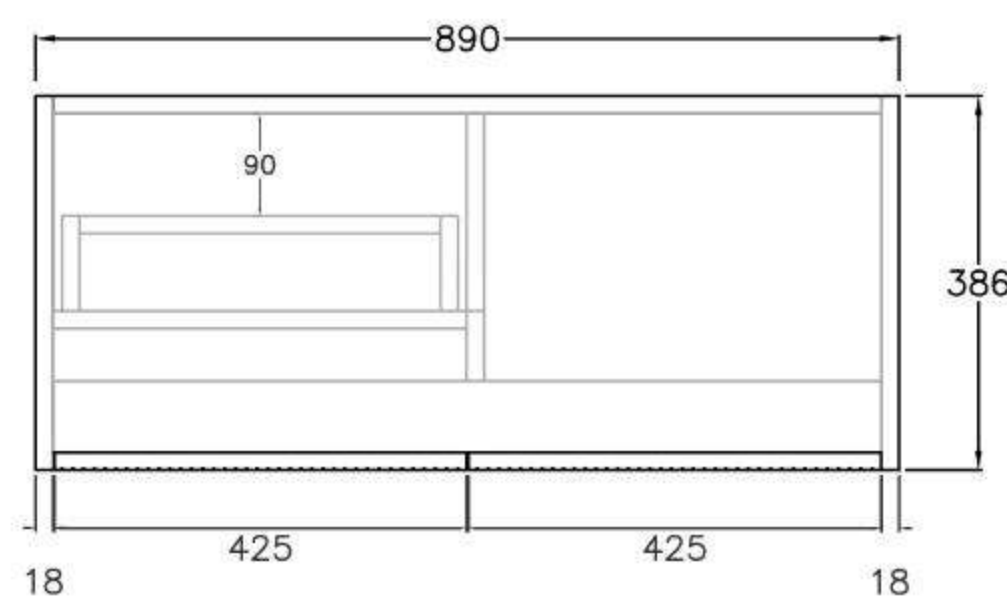

SPEC SHEET -(Depth: 500mm)

600mm
(590L*496D*380HMM)

750mm
(740L*496D*380HMM)

900mm/LW
(890L*496D*380HMM)

900mm/RW
(890L*496D*380HMM)

1200mm/LW
(1190L*496D*380HMM)

1200mm/RW
(1190L*496D*380HMM)

1500mm
(1490L*496D*380HMM)

SPEC SHEET -(Depth 390mm)

600mm
(590L*386D*380HMM)

750mm
(740L*386D*380HMM)

900mm/LW
(890L*386D*380HMM)

900mm/RW
(890L*386D*380HMM)

1200mm/LW
(1190L*386D*380HMM)

1200mm/RW
(1190L*386D*380HMM)

1500mm
(1490L*386D*380HMM)

- Available in 700mm, 900mm, 1200mm and 1500mm configuration.

| | | | | |
|-----------------------------------|-------|-----------|---------------------|--------|
| - Overall depth is 493mm | 93293 | KC75W-PO | (738L*493D*347HMM) | \$1385 |
| - Overall height is 347mm | 93294 | KC95W-PO | (890L*493D*347HMM) | \$1519 |
| - Wall hung, slim body and drawer | 93295 | KC125W-PO | (1184L*493D*347HMM) | \$1935 |
| - Push-to-open drawer | 93296 | KC155W-PO | (1488L*493D*347HMM) | \$2390 |

SPEC SHEET -(Depth: 500mm)

750mm
(738L*493D*347HMM)

900mm
(890L*493D*347HMM)

1200mm
(1184L*493D*347HMM)

1500mm
(1488L*493D*347HMM)