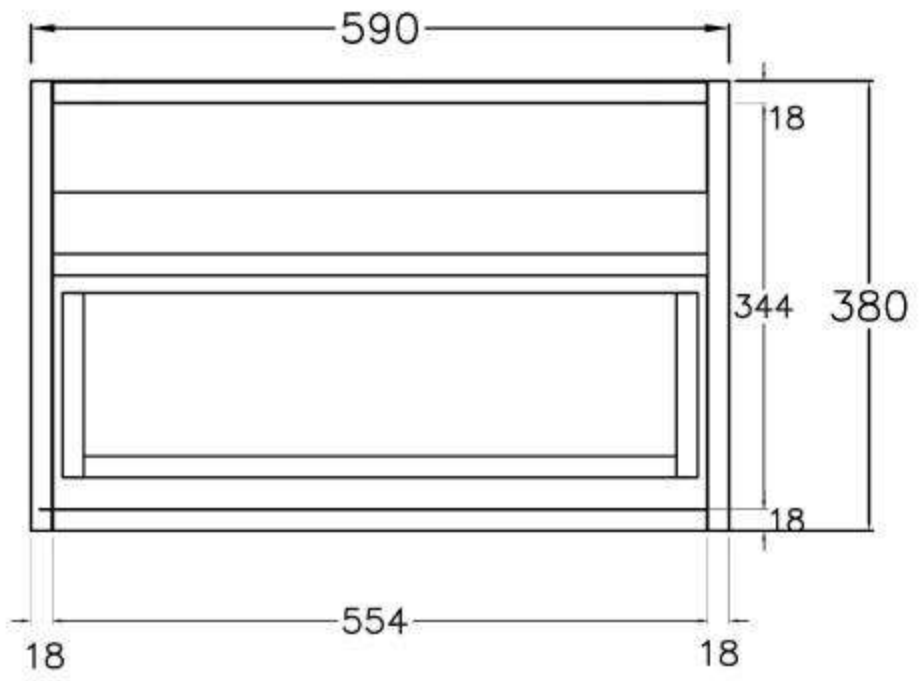

SPEC SHEET -(Depth: 500mm)

600mm
(590L*496D*380HMM)

750mm
(740L*496D*380HMM)

900mm/LW
(890L*496D*380HMM)

900mm/RW
(890L*496D*380HMM)

1200mm/LW
(1190L*496D*380HMM)

1200mm/RW
(1190L*496D*380HMM)

1500mm
(1490L*496D*380HMM)

SPEC SHEET -(Depth 390mm)

600mm
(590L*386D*380HMM)

750mm
(740L*386D*380HMM)

900mm/LW
(890L*386D*380HMM)

900mm/RW
(890L*386D*380HMM)

1200mm/LW
(1190L*386D*380HMM)

1200mm/RW
(1190L*386D*380HMM)

1500mm
(1490L*386D*380HMM)

- Available in 700mm, 900mm, 1200mm and 1500mm configuration.

| | | | | |
|-----------------------------------|-------|-----------|---------------------|--------|
| - Overall depth is 493mm | 93293 | KC75W-PO | (738L*493D*347HMM) | \$1385 |
| - Overall height is 347mm | 93294 | KC95W-PO | (890L*493D*347HMM) | \$1519 |
| - Wall hung, slim body and drawer | 93295 | KC125W-PO | (1184L*493D*347HMM) | \$1935 |
| - Push-to-open drawer | 93296 | KC155W-PO | (1488L*493D*347HMM) | \$2390 |

SPEC SHEET -(Depth: 500mm)

750mm
(738L*493D*347HMM)

900mm
(890L*493D*347HMM)

1200mm
(1184L*493D*347HMM)

1500mm
(1488L*493D*347HMM)