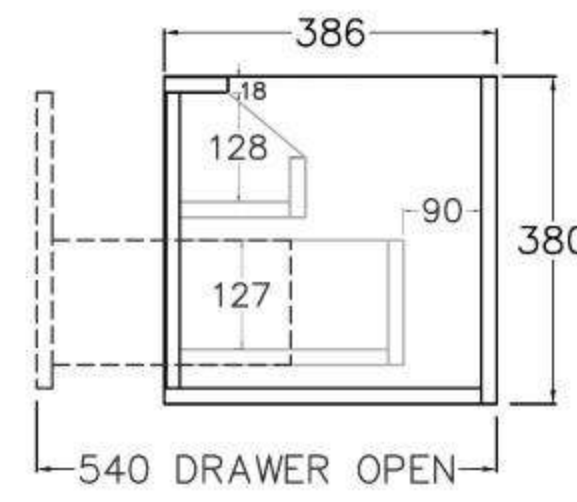

SPEC SHEET -(Depth: 500mm)

600mm
(590L*496D*380HMM)

750mm
(740L*496D*380HMM)

900mm/LW
(890L*496D*380HMM)

900mm/RW
(890L*496D*380HMM)

1200mm/LW
(1190L*496D*380HMM)

1200mm/RW
(1190L*496D*380HMM)

1500mm
(1490L*496D*380HMM)

SPEC SHEET -(Depth 390mm)

600mm
(590L*386D*380HMM)

750mm
(740L*386D*380HMM)

900mm/LW
(890L*386D*380HMM)

900mm/RW
(890L*386D*380HMM)

1200mm/LW
(1190L*386D*380HMM)

1200mm/RW
(1190L*386D*380HMM)

1500mm
(1490L*386D*380HMM)

- Available in 700mm, 900mm, 1200mm and 1500mm configuration.

| | | | | |
|-----------------------------------|-------|-----------|---------------------|--------|
| - Overall depth is 493mm | 93293 | KC75W-PO | (738L*493D*347HMM) | \$1385 |
| - Overall height is 347mm | 93294 | KC95W-PO | (890L*493D*347HMM) | \$1519 |
| - Wall hung, slim body and drawer | 93295 | KC125W-PO | (1184L*493D*347HMM) | \$1935 |
| - Push-to-open drawer | 93296 | KC155W-PO | (1488L*493D*347HMM) | \$2390 |

SPEC SHEET -(Depth: 500mm)

750mm
(738L*493D*347HMM)

900mm
(890L*493D*347HMM)

1200mm
(1184L*493D*347HMM)

1500mm
(1488L*493D*347HMM)