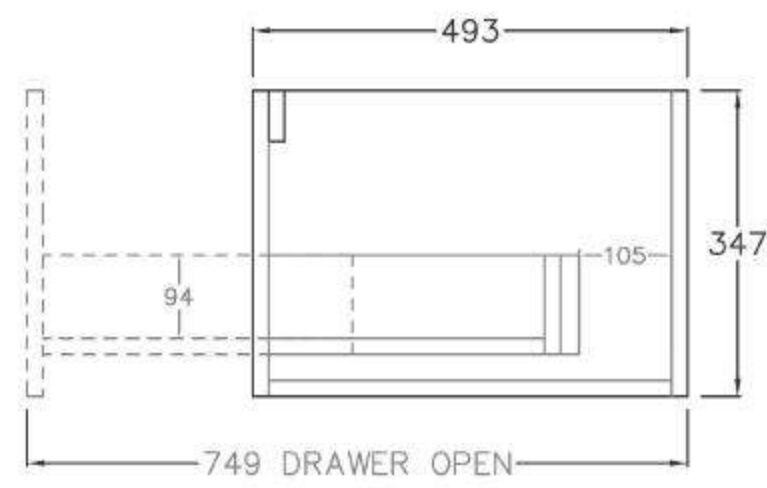

SPEC SHEET -(Depth: 500mm)

600mm
(590L*496D*380HMM)

750mm
(740L*496D*380HMM)

900mm/LW
(890L*496D*380HMM)

900mm/RW
(890L*496D*380HMM)

1200mm/LW
(1190L*496D*380HMM)

1200mm/RW
(1190L*496D*380HMM)

1500mm
(1490L*496D*380HMM)

SPEC SHEET -(Depth 390mm)

600mm
(590L*386D*380HMM)

750mm
(740L*386D*380HMM)

900mm/LW
(890L*386D*380HMM)

900mm/RW
(890L*386D*380HMM)

1200mm/LW
(1190L*386D*380HMM)

1200mm/RW
(1190L*386D*380HMM)

1500mm
(1490L*386D*380HMM)

- Available in 700mm, 900mm, 1200mm and 1500mm configuration.

| | | | | |
|-----------------------------------|-------|-----------|---------------------|--------|
| - Overall depth is 493mm | 93293 | KC75W-PO | (738L*493D*347HMM) | \$1385 |
| - Overall height is 347mm | 93294 | KC95W-PO | (890L*493D*347HMM) | \$1519 |
| - Wall hung, slim body and drawer | 93295 | KC125W-PO | (1184L*493D*347HMM) | \$1935 |
| - Push-to-open drawer | 93296 | KC155W-PO | (1488L*493D*347HMM) | \$2390 |

SPEC SHEET -(Depth: 500mm)

750mm
(738L*493D*347HMM)

900mm
(890L*493D*347HMM)

1200mm
(1184L*493D*347HMM)

1500mm
(1488L*493D*347HMM)