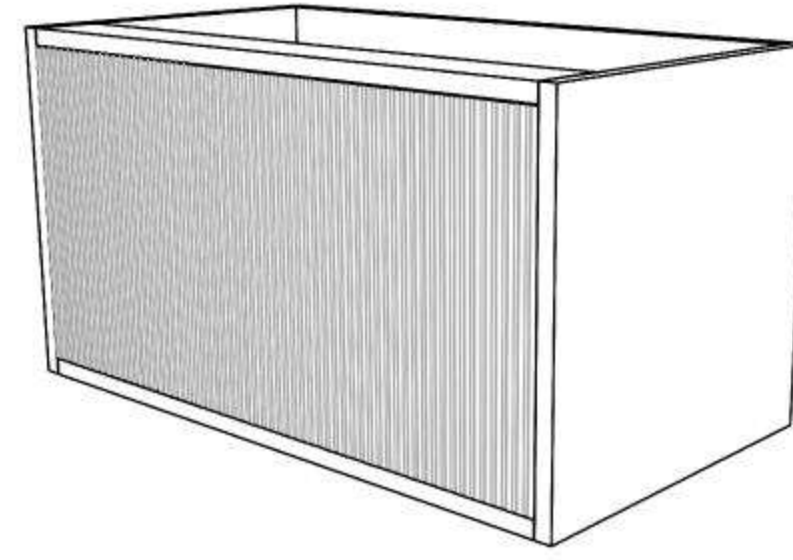

SPEC SHEET -(Depth: 500mm)

600mm
(590L*496D*380HMM)

750mm
(740L*496D*380HMM)

900mm/LW
(890L*496D*380HMM)

900mm/RW
(890L*496D*380HMM)

1200mm/LW
(1190L*496D*380HMM)

1200mm/RW
(1190L*496D*380HMM)

1500mm
(1490L*496D*380HMM)

SPEC SHEET -(Depth 390mm)

600mm
(590L*386D*380HMM)

750mm
(740L*386D*380HMM)

900mm/LW
(890L*386D*380HMM)

900mm/RW
(890L*386D*380HMM)

1200mm/LW
(1190L*386D*380HMM)

1200mm/RW
(1190L*386D*380HMM)

1500mm
(1490L*386D*380HMM)