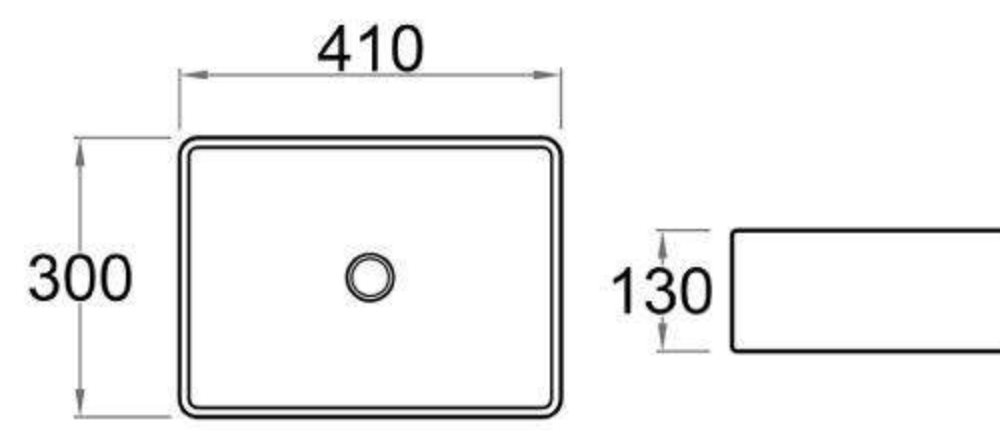

Optional above counter basin

-(ceramic basins)

AC4130S

AC4838S