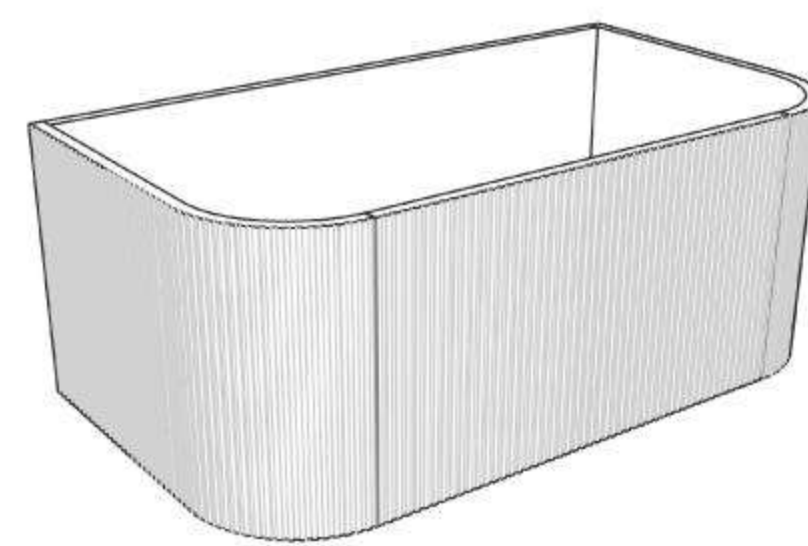

- Available in 600mm, 700mm, 900mm, 1200mm and 1500mm configurations.

- Easy to install
- Non overflow
- plug waste not included

| | | | |
|-------|---------|--------------------|-------|
| 90121 | AC4130S | (410L*300D*130HMM) | \$150 |
| 90123 | AC4838S | (485L*385D*130HMM) | \$150 |
| 90128 | AC3535R | (350L*350D*120HMM) | \$150 |
| 90132 | AC4040R | (400L*400D*115HMM) | \$150 |
| 90138 | AC4632S | (460L*320D*135HMM) | \$150 |
| 90125 | AC5040S | (500L*400D*150HMM) | \$150 |

SPEC SHEET -(Depth: 500mm)

750mm
(738L*493D*347HMM)

900mm
(890L*493D*347HMM)

1200mm
(1184L*493D*347HMM)

1500mm
(1488L*493D*347HMM)