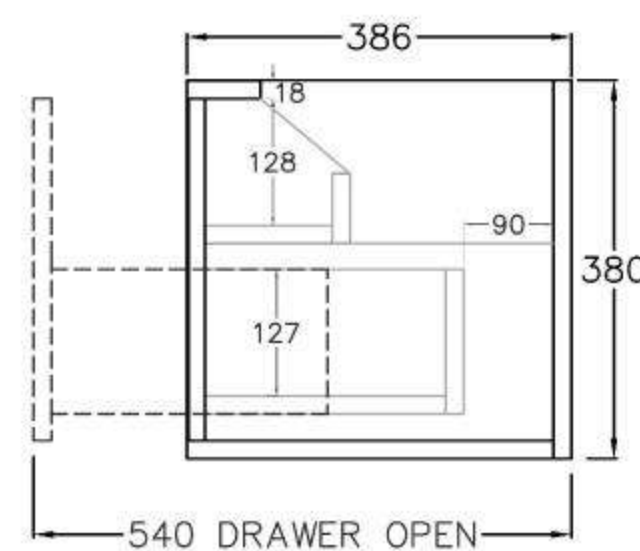

SPEC SHEET -(Depth: 500mm)

600mm
(590L*496D*380HMM)

750mm
(740L*496D*380HMM)

900mm/LW
(890L*496D*380HMM)

900mm/RW
(890L*496D*380HMM)

1200mm/LW
(1190L*496D*380HMM)

1200mm/RW
(1190L*496D*380HMM)

1500mm
(1490L*496D*380HMM)

SPEC SHEET -(Depth 390mm)

600mm
(590L*386D*380HMM)

750mm
(740L*386D*380HMM)

900mm/LW
(890L*386D*380HMM)

900mm/RW
(890L*386D*380HMM)

1200mm/LW
(1190L*386D*380HMM)

1200mm/RW
(1190L*386D*380HMM)

1500mm
(1490L*386D*380HMM)

- Available in 700mm, 900mm, 1200mm and 1500mm configuration.

| | | | | |
|-----------------------------------|-------|-----------|---------------------|--------|
| - Overall depth is 493mm | 93293 | KC75W-PO | (738L*493D*347HMM) | \$1385 |
| - Overall height is 347mm | 93294 | KC95W-PO | (890L*493D*347HMM) | \$1519 |
| - Wall hung, slim body and drawer | 93295 | KC125W-PO | (1184L*493D*347HMM) | \$1935 |
| - Push-to-open drawer | 93296 | KC155W-PO | (1488L*493D*347HMM) | \$2390 |

SPEC SHEET -(Depth: 500mm)

750mm
(738L*493D*347HMM)

900mm
(890L*493D*347HMM)

1200mm
(1184L*493D*347HMM)

1500mm
(1488L*493D*347HMM)