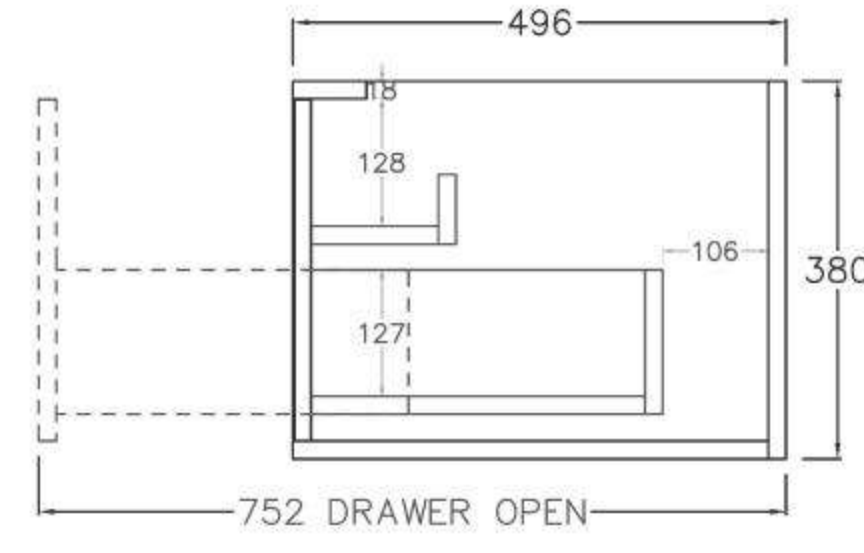

SPEC SHEET -(Depth: 500mm)

600mm
(590L*496D*380HMM)

750mm
(740L*496D*380HMM)

900mm/LW
(890L*496D*380HMM)

900mm/RW
(890L*496D*380HMM)

1200mm/LW
(1190L*496D*380HMM)

1200mm/RW
(1190L*496D*380HMM)

1500mm
(1490L*496D*380HMM)

SPEC SHEET -(Depth 390mm)

600mm
(590L*386D*380HMM)

750mm
(740L*386D*380HMM)

900mm/LW
(890L*386D*380HMM)

900mm/RW
(890L*386D*380HMM)

1200mm/LW
(1190L*386D*380HMM)

1200mm/RW
(1190L*386D*380HMM)

1500mm
(1490L*386D*380HMM)

- Available in 700mm, 900mm, 1200mm and 1500mm configuration.

| | | | | |
|-----------------------------------|-------|-----------|---------------------|--------|
| - Overall depth is 493mm | 93293 | KC75W-PO | (738L*493D*347HMM) | \$1385 |
| - Overall height is 347mm | 93294 | KC95W-PO | (890L*493D*347HMM) | \$1519 |
| - Wall hung, slim body and drawer | 93295 | KC125W-PO | (1184L*493D*347HMM) | \$1935 |
| - Push-to-open drawer | 93296 | KC155W-PO | (1488L*493D*347HMM) | \$2390 |

SPEC SHEET -(Depth: 500mm)

750mm
(738L*493D*347HMM)

900mm
(890L*493D*347HMM)

1200mm
(1184L*493D*347HMM)

1500mm
(1488L*493D*347HMM)