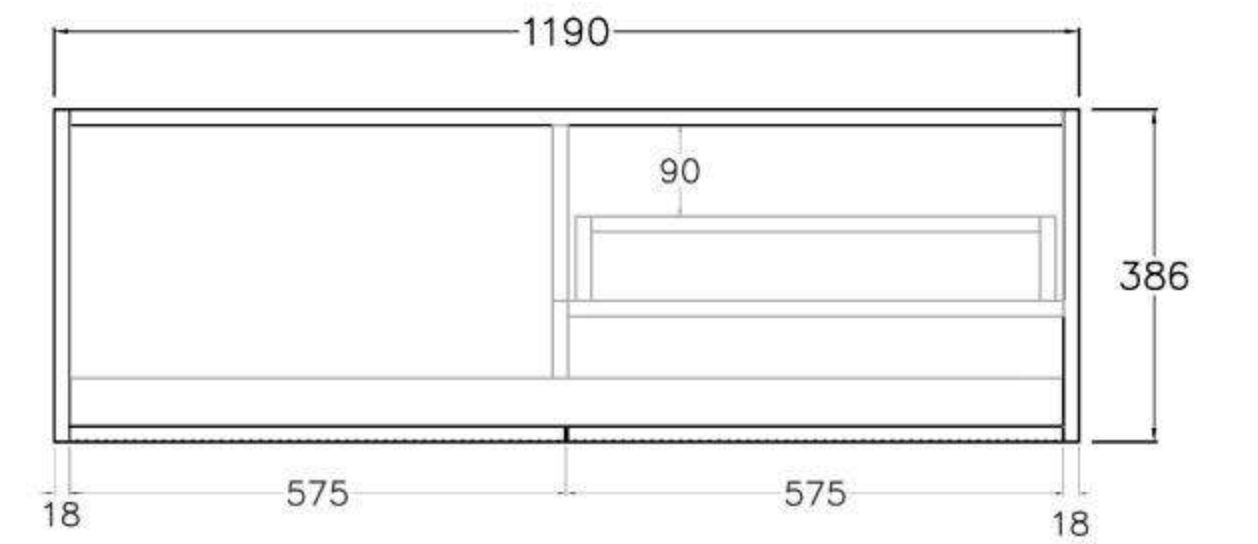

SPEC SHEET -(Depth: 500mm)

600mm
(590L*496D*380HMM)

750mm
(740L*496D*380HMM)

900mm/LW
(890L*496D*380HMM)

900mm/RW
(890L*496D*380HMM)

1200mm/LW
(1190L*496D*380HMM)

1200mm/RW
(1190L*496D*380HMM)

1500mm
(1490L*496D*380HMM)

SPEC SHEET -(Depth 390mm)

600mm
(590L*386D*380HMM)

750mm
(740L*386D*380HMM)

900mm/LW
(890L*386D*380HMM)

900mm/RW
(890L*386D*380HMM)

1200mm/LW
(1190L*386D*380HMM)

1200mm/RW
(1190L*386D*380HMM)

1500mm
(1490L*386D*380HMM)

- Available in 700mm, 900mm, 1200mm and 1500mm configuration.

| | | | | |
|-----------------------------------|-------|-----------|---------------------|--------|
| - Overall depth is 493mm | 93293 | KC75W-PO | (738L*493D*347HMM) | \$1385 |
| - Overall height is 347mm | 93294 | KC95W-PO | (890L*493D*347HMM) | \$1519 |
| - Wall hung, slim body and drawer | 93295 | KC125W-PO | (1184L*493D*347HMM) | \$1935 |
| - Push-to-open drawer | 93296 | KC155W-PO | (1488L*493D*347HMM) | \$2390 |

SPEC SHEET -(Depth: 500mm)

750mm
(738L*493D*347HMM)

900mm
(890L*493D*347HMM)

1200mm
(1184L*493D*347HMM)

1500mm
(1488L*493D*347HMM)