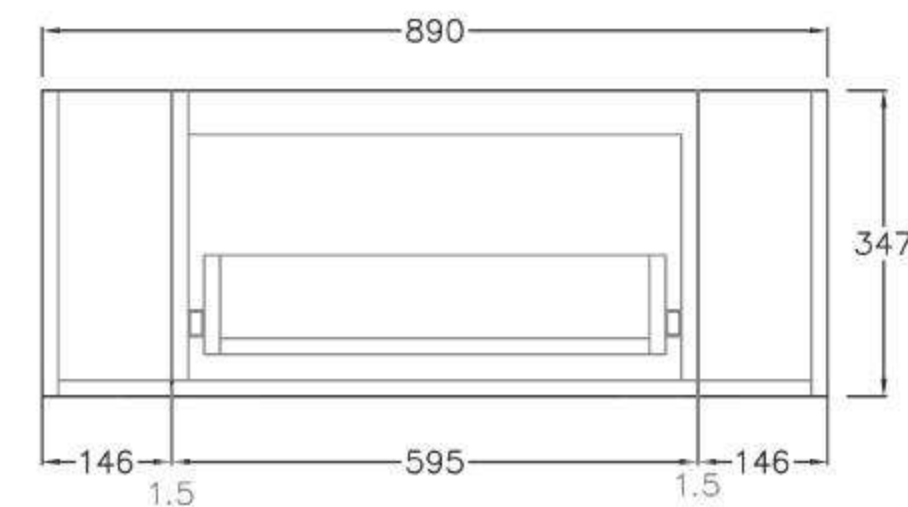

SPEC SHEET -(Depth: 500mm)

600mm
(590L*496D*380HMM)

750mm
(740L*496D*380HMM)

900mm/LW
(890L*496D*380HMM)

900mm/RW
(890L*496D*380HMM)

1200mm/LW
(1190L*496D*380HMM)

1200mm/RW
(1190L*496D*380HMM)

1500mm
(1490L*496D*380HMM)

SPEC SHEET -(Depth 390mm)

600mm
(590L*386D*380HMM)

750mm
(740L*386D*380HMM)

900mm/LW
(890L*386D*380HMM)

900mm/RW
(890L*386D*380HMM)

1200mm/LW
(1190L*386D*380HMM)

1200mm/RW
(1190L*386D*380HMM)

1500mm
(1490L*386D*380HMM)

- Available in 600mm, 700mm, 900mm, 1200mm and 1500mm configurations.

- Easy to install
- Non overflow
- plug waste not included

| | | | |
|-------|---------|--------------------|-------|
| 90121 | AC4130S | (410L*300D*130HMM) | \$150 |
| 90123 | AC4838S | (485L*385D*130HMM) | \$150 |
| 90128 | AC3535R | (350L*350D*120HMM) | \$150 |
| 90132 | AC4040R | (400L*400D*115HMM) | \$150 |
| 90138 | AC4632S | (460L*320D*135HMM) | \$150 |
| 90125 | AC5040S | (500L*400D*150HMM) | \$150 |

SPEC SHEET -(Depth: 500mm)

750mm
(738L*493D*347HMM)

900mm
(890L*493D*347HMM)

1200mm
(1184L*493D*347HMM)

1500mm
(1488L*493D*347HMM)