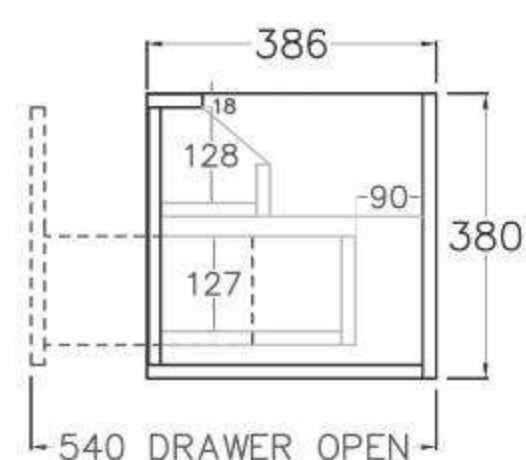

SPEC SHEET -(Depth: 500mm)

600mm
(590L*496D*380HMM)

750mm
(740L*496D*380HMM)

900mm/LW
(890L*496D*380HMM)

900mm/RW
(890L*496D*380HMM)

1200mm/LW
(1190L*496D*380HMM)

1200mm/RW
(1190L*496D*380HMM)

1500mm
(1490L*496D*380HMM)

SPEC SHEET -(Depth 390mm)

600mm
(590L*386D*380HMM)

750mm
(740L*386D*380HMM)

900mm/LW
(890L*386D*380HMM)

900mm/RW
(890L*386D*380HMM)

1200mm/LW
(1190L*386D*380HMM)

1200mm/RW
(1190L*386D*380HMM)

1500mm
(1490L*386D*380HMM)

- Available in 700mm, 900mm, 1200mm and 1500mm configuration.

| | | | | |
|-----------------------------------|-------|-----------|---------------------|--------|
| - Overall depth is 493mm | 93293 | KC75W-PO | (738L*493D*347HMM) | \$1385 |
| - Overall height is 347mm | 93294 | KC95W-PO | (890L*493D*347HMM) | \$1519 |
| - Wall hung, slim body and drawer | 93295 | KC125W-PO | (1184L*493D*347HMM) | \$1935 |
| - Push-to-open drawer | 93296 | KC155W-PO | (1488L*493D*347HMM) | \$2390 |

SPEC SHEET -(Depth: 500mm)

750mm
(738L*493D*347HMM)

900mm
(890L*493D*347HMM)

1200mm
(1184L*493D*347HMM)

1500mm
(1488L*493D*347HMM)