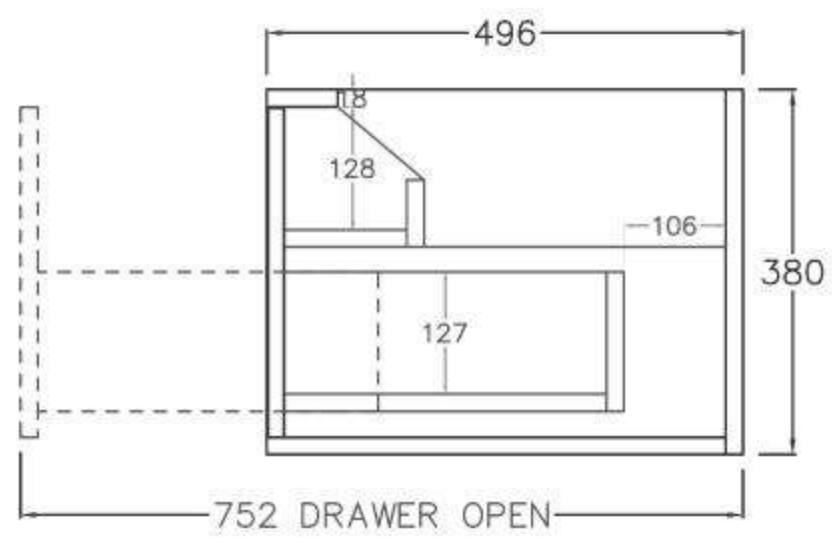

SPEC SHEET -(Depth: 500mm)

600mm
(590L*496D*380HMM)

750mm
(740L*496D*380HMM)

900mm/LW
(890L*496D*380HMM)

900mm/RW
(890L*496D*380HMM)

1200mm/LW
(1190L*496D*380HMM)

1200mm/RW
(1190L*496D*380HMM)

1500mm
(1490L*496D*380HMM)

SPEC SHEET -(Depth 390mm)

600mm
(590L*386D*380HMM)

750mm
(740L*386D*380HMM)

900mm/LW
(890L*386D*380HMM)

900mm/RW
(890L*386D*380HMM)

1200mm/LW
(1190L*386D*380HMM)

1200mm/RW
(1190L*386D*380HMM)

1500mm
(1490L*386D*380HMM)

- Available in 700mm, 900mm, 1200mm and 1500mm configuration.

| | | | | |
|-----------------------------------|-------|-----------|---------------------|--------|
| - Overall depth is 493mm | 93293 | KC75W-PO | (738L*493D*347HMM) | \$1385 |
| - Overall height is 347mm | 93294 | KC95W-PO | (890L*493D*347HMM) | \$1519 |
| - Wall hung, slim body and drawer | 93295 | KC125W-PO | (1184L*493D*347HMM) | \$1935 |
| - Push-to-open drawer | 93296 | KC155W-PO | (1488L*493D*347HMM) | \$2390 |

SPEC SHEET -(Depth: 500mm)

750mm
(738L*493D*347HMM)

900mm
(890L*493D*347HMM)

1200mm
(1184L*493D*347HMM)

1500mm
(1488L*493D*347HMM)