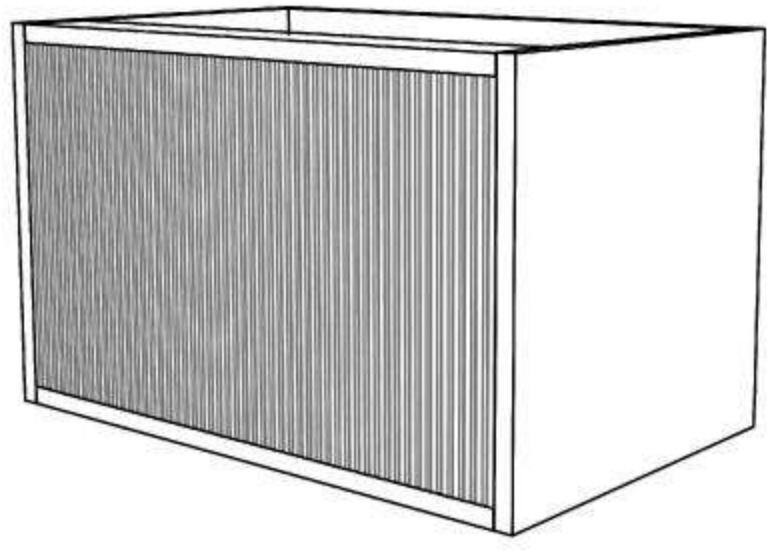

SPEC SHEET -(Depth: 500mm)

600mm
(590L*496D*380HMM)

750mm
(740L*496D*380HMM)

900mm/LW
(890L*496D*380HMM)

900mm/RW
(890L*496D*380HMM)

1200mm/LW
(1190L*496D*380HMM)

1200mm/RW
(1190L*496D*380HMM)

1500mm
(1490L*496D*380HMM)

SPEC SHEET -(Depth 390mm)

600mm
(590L*386D*380HMM)

750mm
(740L*386D*380HMM)

900mm/LW
(890L*386D*380HMM)

900mm/RW
(890L*386D*380HMM)

1200mm/LW
(1190L*386D*380HMM)

1200mm/RW
(1190L*386D*380HMM)

1500mm
(1490L*386D*380HMM)