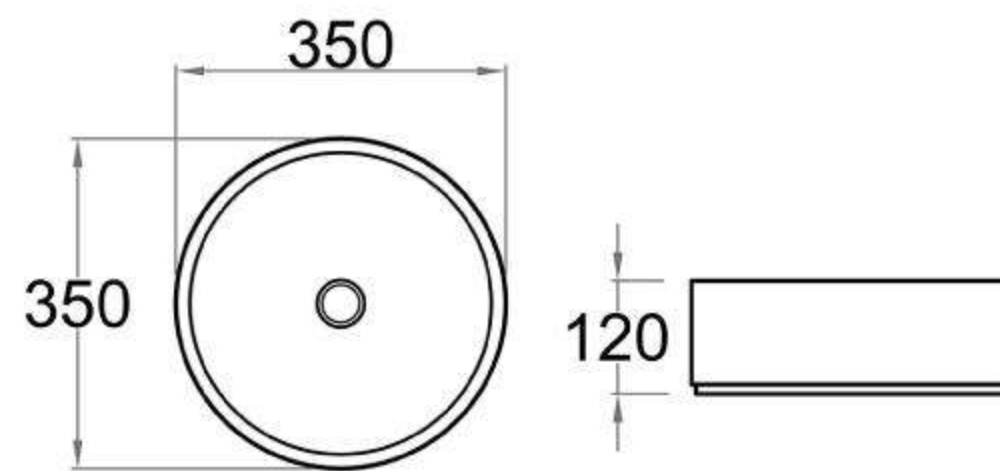

AC3535R

AC4040R