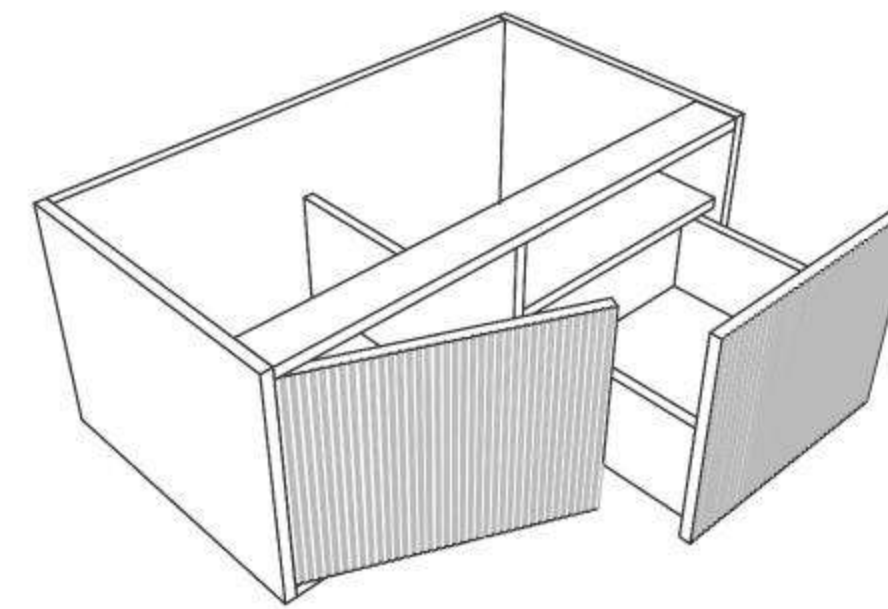

- Available in 600mm, 700mm, 900mm, 1200mm and 1500mm configurations.

- Easy to install
- Non overflow
- plug waste not included

| | | | |
|-------|---------|-----------------------------------|-------|
| 90121 | AC4130S | (410L*300D*130HMM) | \$150 |
| 90123 | AC4838S | (485L*385D*130HMM) | \$150 |
| 90128 | AC3535R | (350L*350D*120HMM) | \$150 |
| 90138 | AC4632S | (460L*320D*135HMM) | \$150 |
| 90125 | AC5040S | (500L*400D*150HMM) | \$150 |
| | | (not suitable for 390mm vanities) | |
| 90132 | AC4040R | (400L*400D*115HMM) | \$150 |
| | | (not suitable for 390mm vanities) | |

SPEC SHEET -(Depth: 500mm)

600mm
(590L*496D*380HMM)

750mm
(740L*496D*380HMM)

900mm/LW
(890L*496D*380HMM)

900mm/RW
(890L*496D*380HMM)

1200mm/LW
(1190L*496D*380HMM)

1200mm/RW
(1190L*496D*380HMM)

1500mm
(1490L*496D*380HMM)

SPEC SHEET -(Depth 390mm)

600mm
(590L*386D*380HMM)

750mm
(740L*386D*380HMM)

900mm/LW
(890L*386D*380HMM)

900mm/RW
(890L*386D*380HMM)

1200mm/LW
(1190L*386D*380HMM)

1200mm/RW
(1190L*386D*380HMM)

1500mm
(1490L*386D*380HMM)