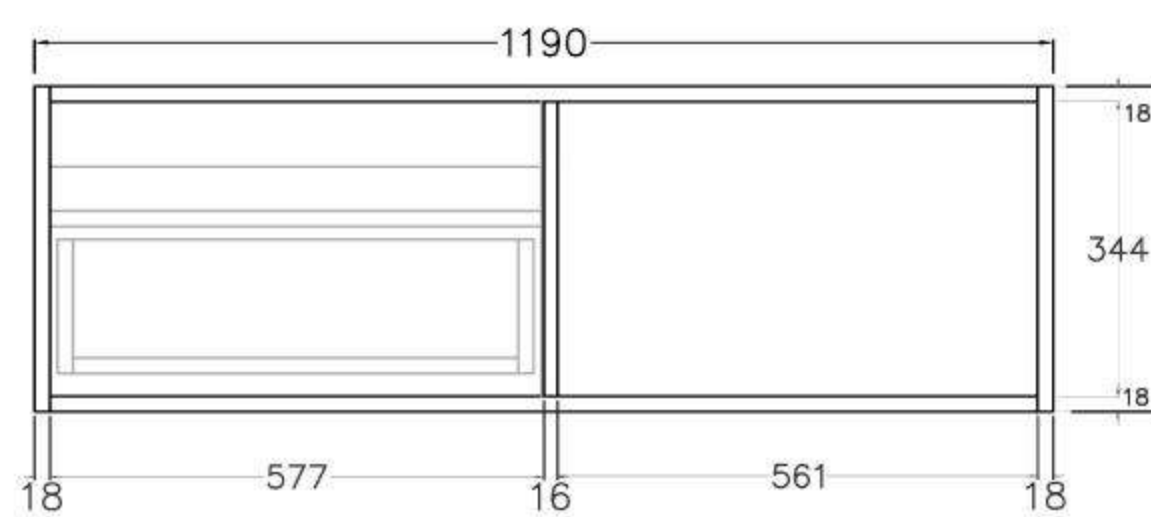

SPEC SHEET -(Depth: 500mm)

600mm
(590L*496D*380HMM)

750mm
(740L*496D*380HMM)

900mm/LW
(890L*496D*380HMM)

900mm/RW
(890L*496D*380HMM)

1200mm/LW
(1190L*496D*380HMM)

1200mm/RW
(1190L*496D*380HMM)

1500mm
(1490L*496D*380HMM)

SPEC SHEET -(Depth 390mm)

600mm
(590L*386D*380HMM)

750mm
(740L*386D*380HMM)

900mm/LW
(890L*386D*380HMM)

900mm/RW
(890L*386D*380HMM)

1200mm/LW
(1190L*386D*380HMM)

1200mm/RW
(1190L*386D*380HMM)

1500mm
(1490L*386D*380HMM)

- Available in 700mm, 900mm, 1200mm and 1500mm configuration.

| | | | | |
|-----------------------------------|-------|-----------|---------------------|--------|
| - Overall depth is 493mm | 93293 | KC75W-PO | (738L*493D*347HMM) | \$1385 |
| - Overall height is 347mm | 93294 | KC95W-PO | (890L*493D*347HMM) | \$1519 |
| - Wall hung, slim body and drawer | 93295 | KC125W-PO | (1184L*493D*347HMM) | \$1935 |
| - Push-to-open drawer | 93296 | KC155W-PO | (1488L*493D*347HMM) | \$2390 |

SPEC SHEET -(Depth: 500mm)

750mm
(738L*493D*347HMM)

900mm
(890L*493D*347HMM)

1200mm
(1184L*493D*347HMM)

1500mm
(1488L*493D*347HMM)