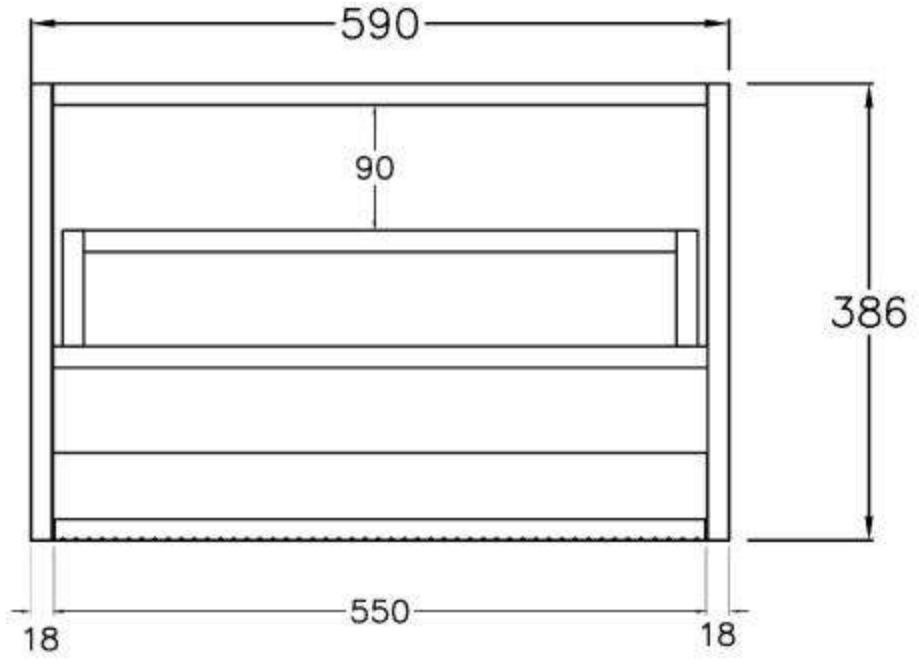

SPEC SHEET -(Depth: 500mm)

600mm
(590L*496D*380HMM)

750mm
(740L*496D*380HMM)

900mm/LW
(890L*496D*380HMM)

900mm/RW
(890L*496D*380HMM)

1200mm/LW
(1190L*496D*380HMM)

1200mm/RW
(1190L*496D*380HMM)

1500mm
(1490L*496D*380HMM)

SPEC SHEET -(Depth 390mm)

600mm
(590L*386D*380HMM)

750mm
(740L*386D*380HMM)

900mm/LW
(890L*386D*380HMM)

900mm/RW
(890L*386D*380HMM)

1200mm/LW
(1190L*386D*380HMM)

1200mm/RW
(1190L*386D*380HMM)

1500mm
(1490L*386D*380HMM)

- Available in 700mm, 900mm, 1200mm and 1500mm configuration.

| | | | | |
|-----------------------------------|-------|-----------|---------------------|--------|
| - Overall depth is 493mm | 93293 | KC75W-PO | (738L*493D*347HMM) | \$1385 |
| - Overall height is 347mm | 93294 | KC95W-PO | (890L*493D*347HMM) | \$1519 |
| - Wall hung, slim body and drawer | 93295 | KC125W-PO | (1184L*493D*347HMM) | \$1935 |
| - Push-to-open drawer | 93296 | KC155W-PO | (1488L*493D*347HMM) | \$2390 |

SPEC SHEET -(Depth: 500mm)

750mm
(738L*493D*347HMM)

900mm
(890L*493D*347HMM)

1200mm
(1184L*493D*347HMM)

1500mm
(1488L*493D*347HMM)