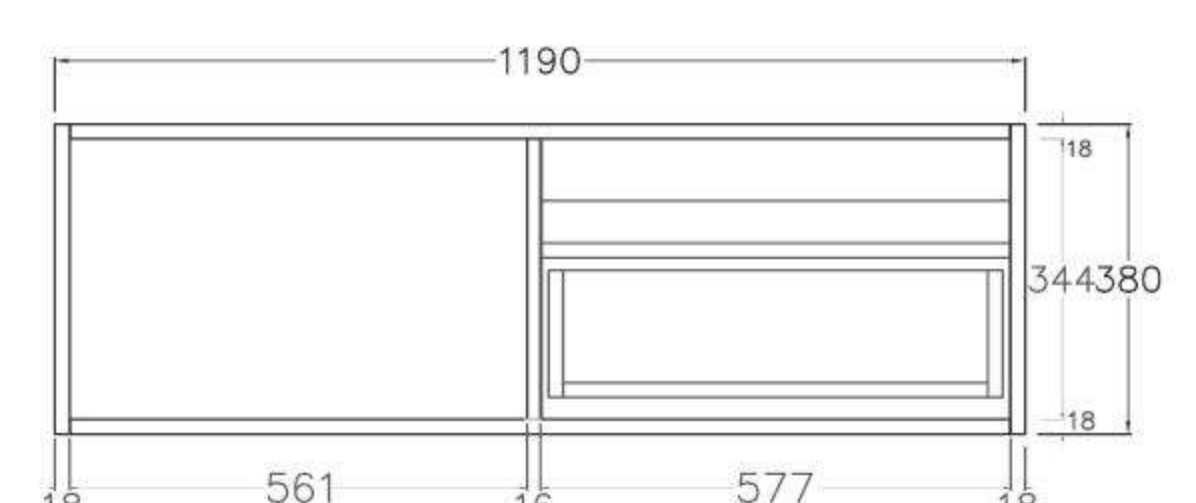

SPEC SHEET -(Depth: 500mm)

600mm
(590L*496D*380HMM)

750mm
(740L*496D*380HMM)

900mm/LW
(890L*496D*380HMM)

900mm/RW
(890L*496D*380HMM)

1200mm/LW
(1190L*496D*380HMM)

1200mm/RW
(1190L*496D*380HMM)

1500mm
(1490L*496D*380HMM)

SPEC SHEET -(Depth 390mm)

600mm
(590L*386D*380HMM)

750mm
(740L*386D*380HMM)

900mm/LW
(890L*386D*380HMM)

900mm/RW
(890L*386D*380HMM)

1200mm/LW
(1190L*386D*380HMM)

1200mm/RW
(1190L*386D*380HMM)

1500mm
(1490L*386D*380HMM)

- Available in 700mm, 900mm, 1200mm and 1500mm configuration.

| | | | | |
|-----------------------------------|-------|-----------|---------------------|--------|
| - Overall depth is 493mm | 93293 | KC75W-PO | (738L*493D*347HMM) | \$1385 |
| - Overall height is 347mm | 93294 | KC95W-PO | (890L*493D*347HMM) | \$1519 |
| - Wall hung, slim body and drawer | 93295 | KC125W-PO | (1184L*493D*347HMM) | \$1935 |
| - Push-to-open drawer | 93296 | KC155W-PO | (1488L*493D*347HMM) | \$2390 |

SPEC SHEET -(Depth: 500mm)

750mm
(738L*493D*347HMM)

900mm
(890L*493D*347HMM)

1200mm
(1184L*493D*347HMM)

1500mm
(1488L*493D*347HMM)