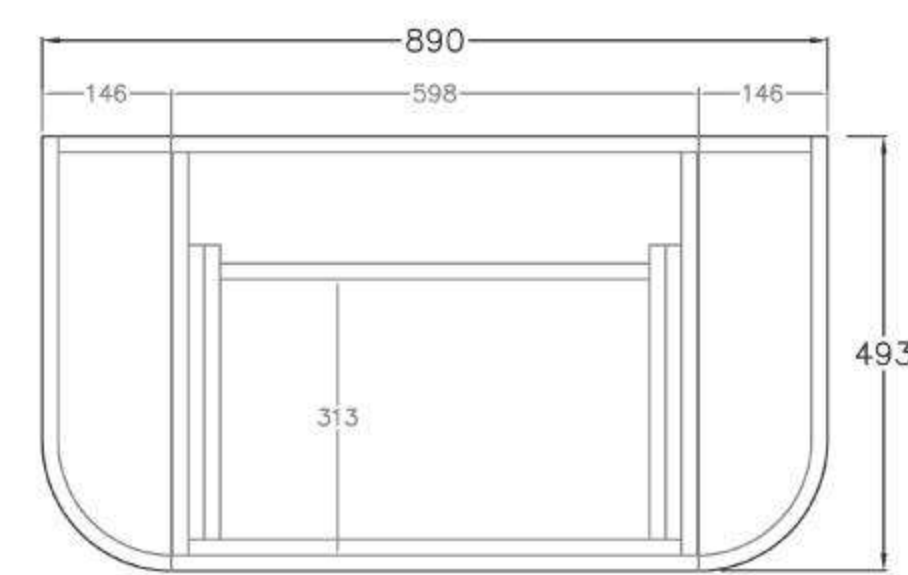

SPEC SHEET -(Depth: 500mm)

600mm
(590L*496D*380HMM)

750mm
(740L*496D*380HMM)

900mm/LW
(890L*496D*380HMM)

900mm/RW
(890L*496D*380HMM)

1200mm/LW
(1190L*496D*380HMM)

1200mm/RW
(1190L*496D*380HMM)

1500mm
(1490L*496D*380HMM)

SPEC SHEET -(Depth 390mm)

600mm
(590L*386D*380HMM)

750mm
(740L*386D*380HMM)

900mm/LW
(890L*386D*380HMM)

900mm/RW
(890L*386D*380HMM)

1200mm/LW
(1190L*386D*380HMM)

1200mm/RW
(1190L*386D*380HMM)

1500mm
(1490L*386D*380HMM)

- Available in 700mm, 900mm, 1200mm and 1500mm configuration.

| | | | | |
|-----------------------------------|-------|-----------|---------------------|--------|
| - Overall depth is 493mm | 93293 | KC75W-PO | (738L*493D*347HMM) | \$1385 |
| - Overall height is 347mm | 93294 | KC95W-PO | (890L*493D*347HMM) | \$1519 |
| - Wall hung, slim body and drawer | 93295 | KC125W-PO | (1184L*493D*347HMM) | \$1935 |
| - Push-to-open drawer | 93296 | KC155W-PO | (1488L*493D*347HMM) | \$2390 |

SPEC SHEET -(Depth: 500mm)

750mm
(738L*493D*347HMM)

900mm
(890L*493D*347HMM)

1200mm
(1184L*493D*347HMM)

1500mm
(1488L*493D*347HMM)