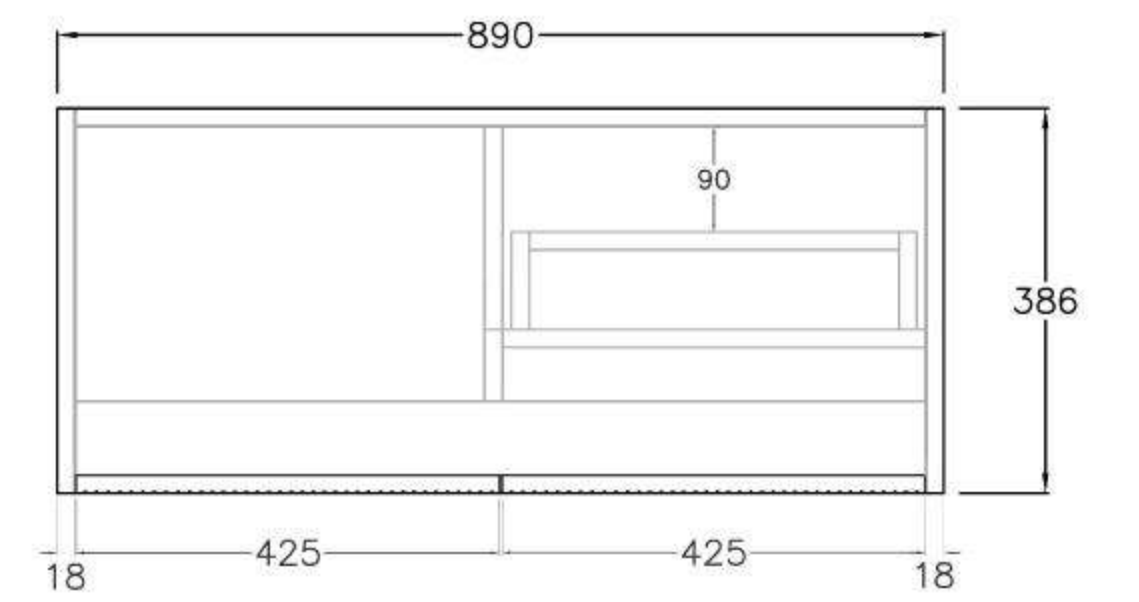

SPEC SHEET -(Depth: 500mm)

600mm
(590L*496D*380HMM)

750mm
(740L*496D*380HMM)

900mm/LW
(890L*496D*380HMM)

900mm/RW
(890L*496D*380HMM)

1200mm/LW
(1190L*496D*380HMM)

1200mm/RW
(1190L*496D*380HMM)

1500mm
(1490L*496D*380HMM)

SPEC SHEET -(Depth 390mm)

600mm
(590L*386D*380HMM)

750mm
(740L*386D*380HMM)

900mm/LW
(890L*386D*380HMM)

900mm/RW
(890L*386D*380HMM)

1200mm/LW
(1190L*386D*380HMM)

1200mm/RW
(1190L*386D*380HMM)

1500mm
(1490L*386D*380HMM)

- Available in 700mm, 900mm, 1200mm and 1500mm configuration.

| | | | | |
|-----------------------------------|-------|-----------|---------------------|--------|
| - Overall depth is 493mm | 93293 | KC75W-PO | (738L*493D*347HMM) | \$1385 |
| - Overall height is 347mm | 93294 | KC95W-PO | (890L*493D*347HMM) | \$1519 |
| - Wall hung, slim body and drawer | 93295 | KC125W-PO | (1184L*493D*347HMM) | \$1935 |
| - Push-to-open drawer | 93296 | KC155W-PO | (1488L*493D*347HMM) | \$2390 |

SPEC SHEET -(Depth: 500mm)

750mm
(738L*493D*347HMM)

900mm
(890L*493D*347HMM)

1200mm
(1184L*493D*347HMM)

1500mm
(1488L*493D*347HMM)