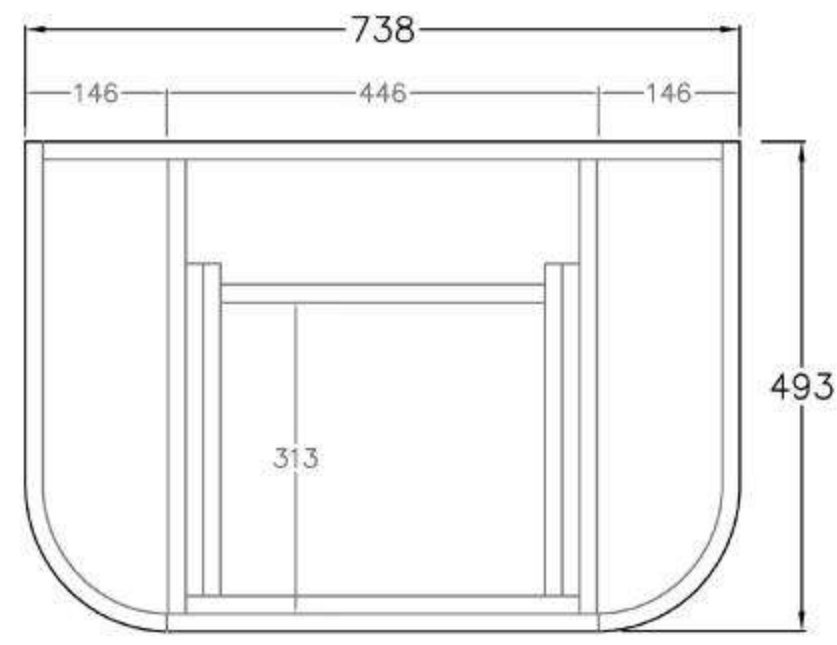

SPEC SHEET -(Depth: 500mm)

600mm
(590L*496D*380HMM)

750mm
(740L*496D*380HMM)

900mm/LW
(890L*496D*380HMM)

900mm/RW
(890L*496D*380HMM)

1200mm/LW
(1190L*496D*380HMM)

1200mm/RW
(1190L*496D*380HMM)

1500mm
(1490L*496D*380HMM)

SPEC SHEET -(Depth 390mm)

600mm
(590L*386D*380HMM)

750mm
(740L*386D*380HMM)

900mm/LW
(890L*386D*380HMM)

900mm/RW
(890L*386D*380HMM)

1200mm/LW
(1190L*386D*380HMM)

1200mm/RW
(1190L*386D*380HMM)

1500mm
(1490L*386D*380HMM)

- Available in 700mm, 900mm, 1200mm and 1500mm configuration.

| | | | | |
|-----------------------------------|-------|-----------|---------------------|--------|
| - Overall depth is 493mm | 93293 | KC75W-PO | (738L*493D*347HMM) | \$1385 |
| - Overall height is 347mm | 93294 | KC95W-PO | (890L*493D*347HMM) | \$1519 |
| - Wall hung, slim body and drawer | 93295 | KC125W-PO | (1184L*493D*347HMM) | \$1935 |
| - Push-to-open drawer | 93296 | KC155W-PO | (1488L*493D*347HMM) | \$2390 |

SPEC SHEET -(Depth: 500mm)

750mm
(738L*493D*347HMM)

900mm
(890L*493D*347HMM)

1200mm
(1184L*493D*347HMM)

1500mm
(1488L*493D*347HMM)