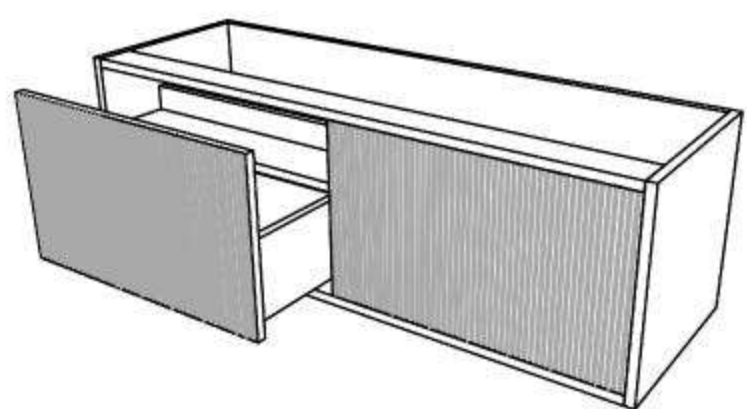

SPEC SHEET -(Depth: 500mm)

600mm
(590L*496D*380HMM)

750mm
(740L*496D*380HMM)

900mm/LW
(890L*496D*380HMM)

900mm/RW
(890L*496D*380HMM)

1200mm/LW
(1190L*496D*380HMM)

1200mm/RW
(1190L*496D*380HMM)

1500mm
(1490L*496D*380HMM)

SPEC SHEET -(Depth 390mm)

600mm
(590L*386D*380HMM)

750mm
(740L*386D*380HMM)

900mm/LW
(890L*386D*380HMM)

900mm/RW
(890L*386D*380HMM)

1200mm/LW
(1190L*386D*380HMM)

1200mm/RW
(1190L*386D*380HMM)

1500mm
(1490L*386D*380HMM)

-Kiama Wall Hung Vanity

- *Curved design*

Kiama Wall Hung Vanity

-(PRIME OAK) (Curved design)

750mm

900mm

1200mm

1500mm

- Available in 700mm, 900mm, 1200mm and 1500mm configuration.

| | | | | |
|-----------------------------------|-------|-----------|---------------------|--------|
| - Overall depth is 493mm | 93293 | KC75W-PO | (738L*493D*347HMM) | \$1385 |
| - Overall height is 347mm | 93294 | KC95W-PO | (890L*493D*347HMM) | \$1519 |
| - Wall hung, slim body and drawer | 93295 | KC125W-PO | (1184L*493D*347HMM) | \$1935 |
| - Push-to-open drawer | 93296 | KC155W-PO | (1488L*493D*347HMM) | \$2390 |