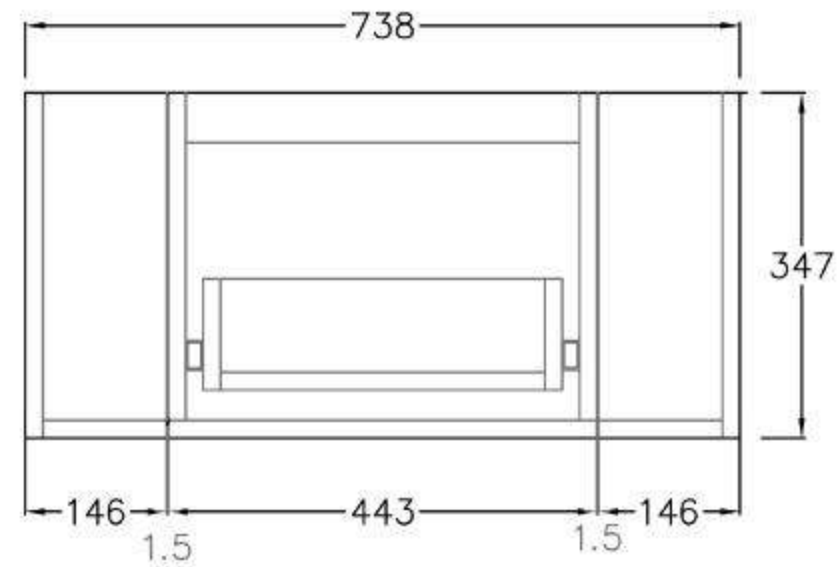

SPEC SHEET -(Depth: 500mm)

600mm
(590L*496D*380HMM)

750mm
(740L*496D*380HMM)

900mm/LW
(890L*496D*380HMM)

900mm/RW
(890L*496D*380HMM)

1200mm/LW
(1190L*496D*380HMM)

1200mm/RW
(1190L*496D*380HMM)

1500mm
(1490L*496D*380HMM)

SPEC SHEET -(Depth 390mm)

600mm
(590L*386D*380HMM)

750mm
(740L*386D*380HMM)

900mm/LW
(890L*386D*380HMM)

900mm/RW
(890L*386D*380HMM)

1200mm/LW
(1190L*386D*380HMM)

1200mm/RW
(1190L*386D*380HMM)

1500mm
(1490L*386D*380HMM)

- Available in 700mm, 900mm, 1200mm and 1500mm configuration.

| | | | | |
|-----------------------------------|-------|-----------|---------------------|--------|
| - Overall depth is 493mm | 93293 | KC75W-PO | (738L*493D*347HMM) | \$1385 |
| - Overall height is 347mm | 93294 | KC95W-PO | (890L*493D*347HMM) | \$1519 |
| - Wall hung, slim body and drawer | 93295 | KC125W-PO | (1184L*493D*347HMM) | \$1935 |
| - Push-to-open drawer | 93296 | KC155W-PO | (1488L*493D*347HMM) | \$2390 |

SPEC SHEET -(Depth: 500mm)

750mm
(738L*493D*347HMM)

900mm
(890L*493D*347HMM)

1200mm
(1184L*493D*347HMM)

1500mm
(1488L*493D*347HMM)