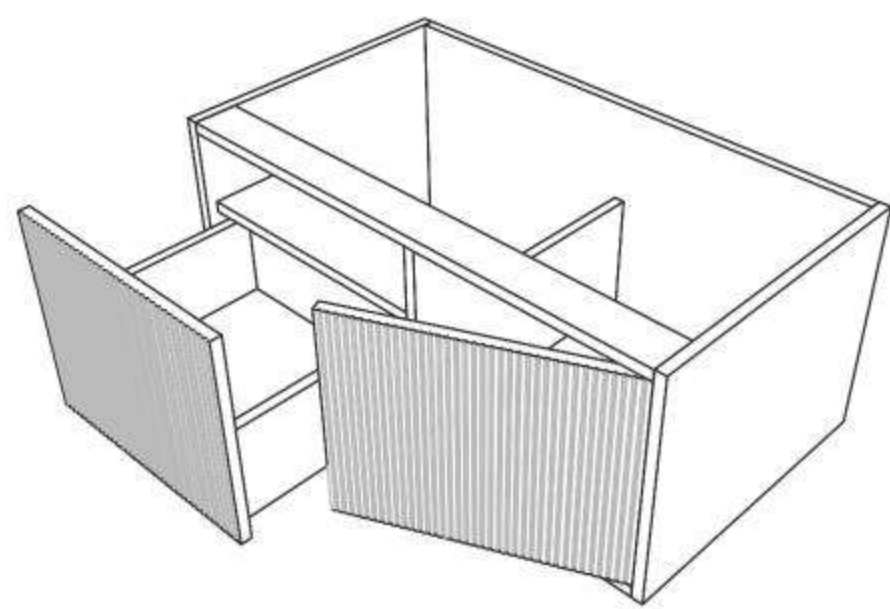

- Available in 600mm, 700mm, 900mm, 1200mm and 1500mm configurations.

- Easy to install
- Non overflow
- plug waste not included

| | | | |
|-------|---------|-----------------------------------|-------|
| 90121 | AC4130S | (410L*300D*130HMM) | \$150 |
| 90123 | AC4838S | (485L*385D*130HMM) | \$150 |
| 90128 | AC3535R | (350L*350D*120HMM) | \$150 |
| 90138 | AC4632S | (460L*320D*135HMM) | \$150 |
| 90125 | AC5040S | (500L*400D*150HMM) | \$150 |
| | | (not suitable for 390mm vanities) | |
| 90132 | AC4040R | (400L*400D*115HMM) | \$150 |
| | | (not suitable for 390mm vanities) | |

SPEC SHEET -(Depth: 500mm)

600mm
(590L*496D*380HMM)

750mm
(740L*496D*380HMM)

900mm/LW
(890L*496D*380HMM)

900mm/RW
(890L*496D*380HMM)

1200mm/LW
(1190L*496D*380HMM)

1200mm/RW
(1190L*496D*380HMM)

1500mm
(1490L*496D*380HMM)

SPEC SHEET -(Depth 390mm)

600mm
(590L*386D*380HMM)

750mm
(740L*386D*380HMM)

900mm/LW
(890L*386D*380HMM)

900mm/RW
(890L*386D*380HMM)

1200mm/LW
(1190L*386D*380HMM)

1200mm/RW
(1190L*386D*380HMM)

1500mm
(1490L*386D*380HMM)