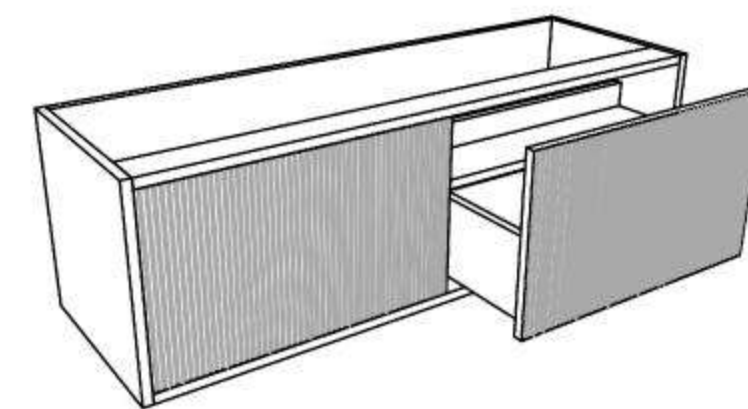

SPEC SHEET -(Depth: 500mm)

600mm
(590L*496D*380HMM)

750mm
(740L*496D*380HMM)

900mm/LW
(890L*496D*380HMM)

900mm/RW
(890L*496D*380HMM)

1200mm/LW
(1190L*496D*380HMM)

1200mm/RW
(1190L*496D*380HMM)

1500mm
(1490L*496D*380HMM)

SPEC SHEET -(Depth 390mm)

600mm
(590L*386D*380HMM)

750mm
(740L*386D*380HMM)

900mm/LW
(890L*386D*380HMM)

900mm/RW
(890L*386D*380HMM)

1200mm/LW
(1190L*386D*380HMM)

1200mm/RW
(1190L*386D*380HMM)

1500mm
(1490L*386D*380HMM)

-Kiama Wall Hung Vanity

- *Curved design*

Kiama Wall Hung Vanity

-(PRIME OAK) (Curved design)

750mm

900mm

1200mm

1500mm

- Available in 700mm, 900mm, 1200mm and 1500mm configuration.

| | | | | |
|-----------------------------------|-------|-----------|---------------------|--------|
| - Overall depth is 493mm | 93293 | KC75W-PO | (738L*493D*347HMM) | \$1385 |
| - Overall height is 347mm | 93294 | KC95W-PO | (890L*493D*347HMM) | \$1519 |
| - Wall hung, slim body and drawer | 93295 | KC125W-PO | (1184L*493D*347HMM) | \$1935 |
| - Push-to-open drawer | 93296 | KC155W-PO | (1488L*493D*347HMM) | \$2390 |