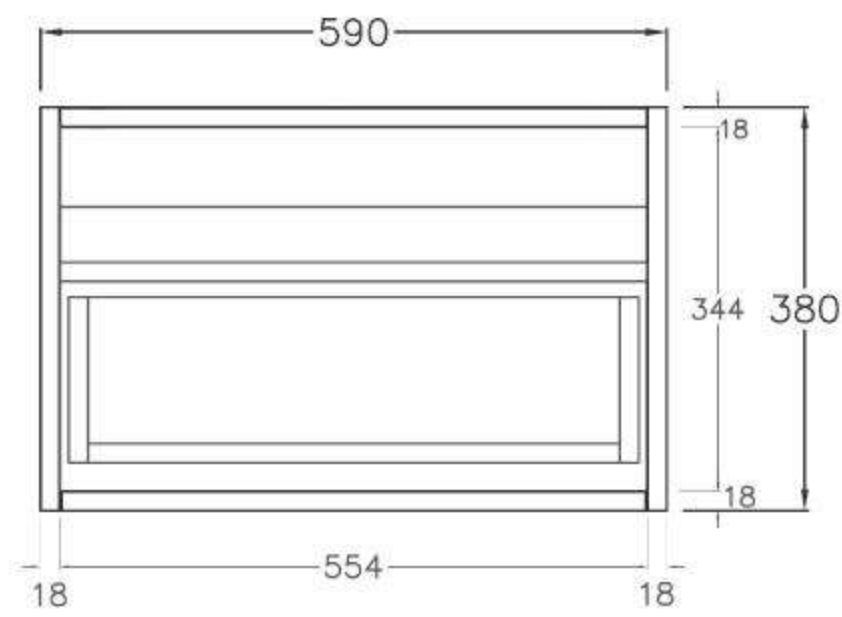

-
- Available in 600mm, 700mm, 900mm, 1200mm and 1500mm configurations.
 - Stone top for 390mm depth vanity.

| | | | | |
|--------------------------|-------|------------|--------------------|-------|
| | 90174 | K639ST-WM | (602L*390D*15HMM) | \$421 |
| | 90175 | K739ST-WM | (752L*390D*15HMM) | \$450 |
| - White marble stone top | 90176 | K939ST-WM | (902L*390D*15HMM) | \$485 |
| - Matte finish | 90177 | K1239ST-WM | (1202L*390D*15HMM) | \$540 |
| | 90178 | K1539ST-WM | (1502L*390D*15HMM) | \$645 |

SPEC SHEET -(Depth: 500mm)

600mm
(590L*496D*380HMM)

750mm
(740L*496D*380HMM)

900mm/LW
(890L*496D*380HMM)

900mm/RW
(890L*496D*380HMM)

1200mm/LW
(1190L*496D*380HMM)

1200mm/RW
(1190L*496D*380HMM)

1500mm
(1490L*496D*380HMM)

SPEC SHEET -(Depth 390mm)

600mm
(590L*386D*380HMM)

750mm
(740L*386D*380HMM)

900mm/LW
(890L*386D*380HMM)

900mm/RW
(890L*386D*380HMM)

1200mm/LW
(1190L*386D*380HMM)

1200mm/RW
(1190L*386D*380HMM)

1500mm
(1490L*386D*380HMM)

SPEC SHEET -(Depth: 500mm)

750mm
(738L*493D*347HMM)

900mm
(890L*493D*347HMM)

1200mm
(1184L*493D*347HMM)

1500mm
(1488L*493D*347HMM)