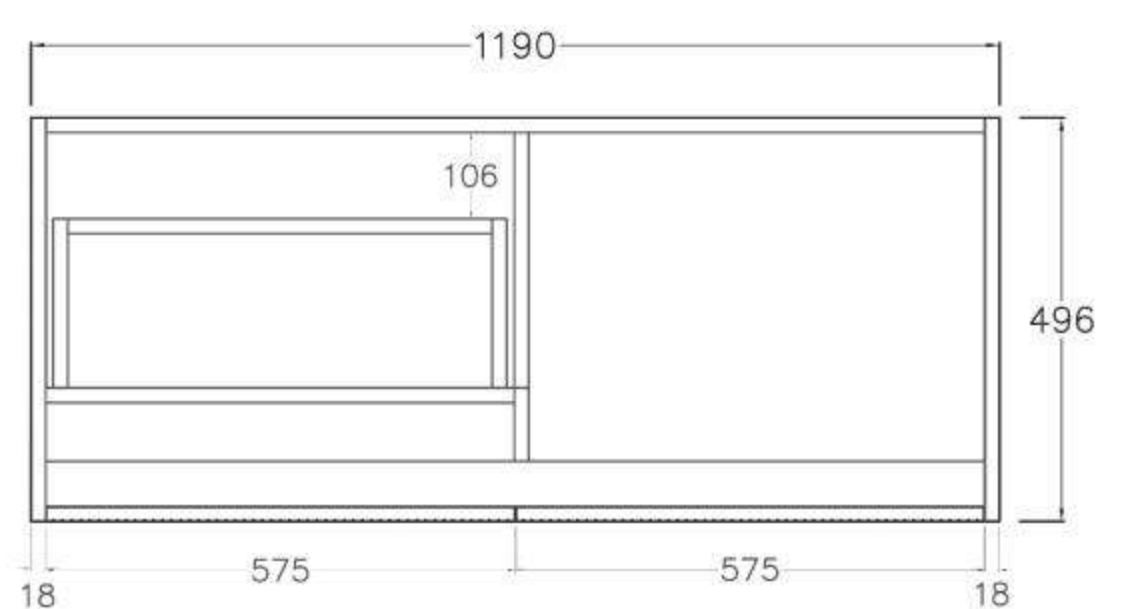

SPEC SHEET -(Depth: 500mm)

600mm
(590L*496D*380HMM)

750mm
(740L*496D*380HMM)

900mm/LW
(890L*496D*380HMM)

900mm/RW
(890L*496D*380HMM)

1200mm/LW
(1190L*496D*380HMM)

1200mm/RW
(1190L*496D*380HMM)

1500mm
(1490L*496D*380HMM)

SPEC SHEET -(Depth 390mm)

600mm
(590L*386D*380HMM)

750mm
(740L*386D*380HMM)

900mm/LW
(890L*386D*380HMM)

900mm/RW
(890L*386D*380HMM)

1200mm/LW
(1190L*386D*380HMM)

1200mm/RW
(1190L*386D*380HMM)

1500mm
(1490L*386D*380HMM)

- Available in 700mm, 900mm, 1200mm and 1500mm configuration.

| | | | | |
|-----------------------------------|-------|-----------|---------------------|--------|
| - Overall depth is 493mm | 93293 | KC75W-PO | (738L*493D*347HMM) | \$1385 |
| - Overall height is 347mm | 93294 | KC95W-PO | (890L*493D*347HMM) | \$1519 |
| - Wall hung, slim body and drawer | 93295 | KC125W-PO | (1184L*493D*347HMM) | \$1935 |
| - Push-to-open drawer | 93296 | KC155W-PO | (1488L*493D*347HMM) | \$2390 |

SPEC SHEET -(Depth: 500mm)

750mm
(738L*493D*347HMM)

900mm
(890L*493D*347HMM)

1200mm
(1184L*493D*347HMM)

1500mm
(1488L*493D*347HMM)