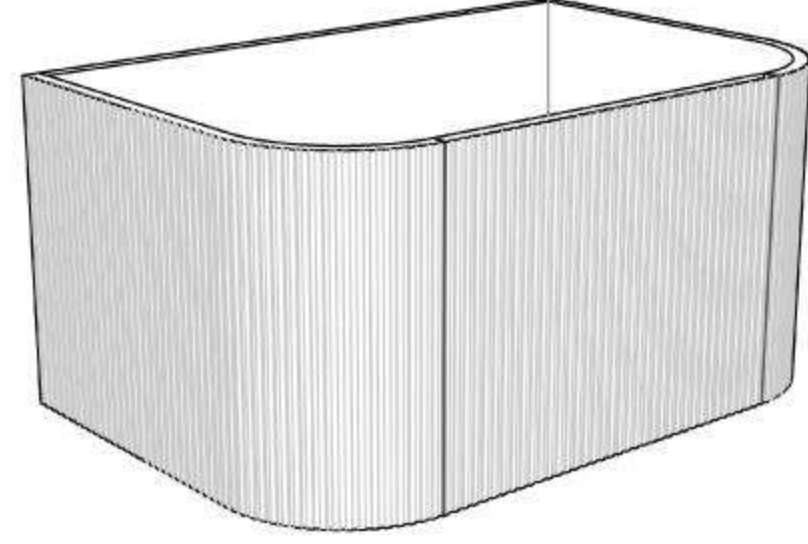

SPEC SHEET -(Depth: 500mm)

750mm
(738L*493D*347HMM)