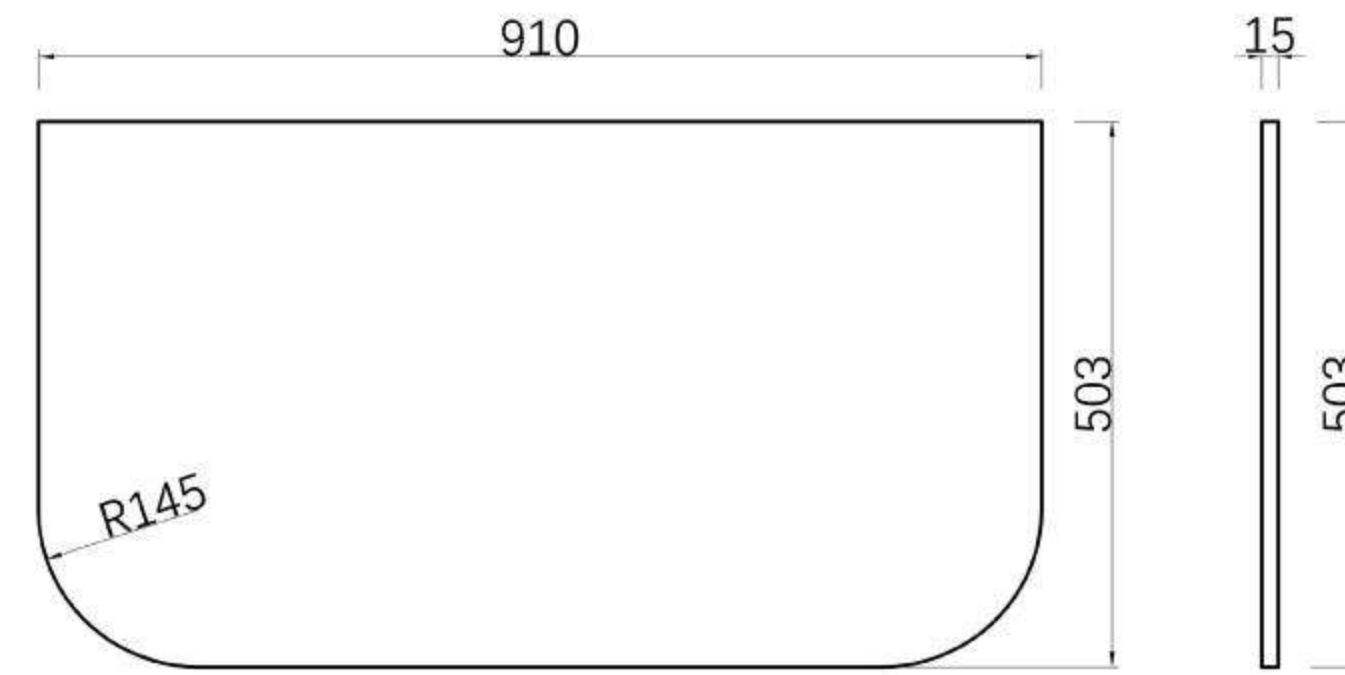

SPEC SHEET -(Depth: 500mm)

600mm
(590L*496D*380HMM)

750mm
(740L*496D*380HMM)

900mm/LW
(890L*496D*380HMM)

900mm/RW
(890L*496D*380HMM)

1200mm/LW
(1190L*496D*380HMM)

1200mm/RW
(1190L*496D*380HMM)

1500mm
(1490L*496D*380HMM)

SPEC SHEET -(Depth 390mm)

600mm
(590L*386D*380HMM)

750mm
(740L*386D*380HMM)

900mm/LW
(890L*386D*380HMM)

900mm/RW
(890L*386D*380HMM)

1200mm/LW
(1190L*386D*380HMM)

1200mm/RW
(1190L*386D*380HMM)

1500mm
(1490L*386D*380HMM)

Stone top for Kiama Vanity

-(cutting service available)

750mm

900mm

1200mm

1500mm

- Available in 600mm, 700mm, 900mm, 1200mm and 1500mm configurations.

- Stone top for 500mm depth vanity

SPEC SHEET -(Depth: 500mm)

750mm
(738L*493D*347HMM)

900mm
(890L*493D*347HMM)

1200mm
(1184L*493D*347HMM)

1500mm
(1488L*493D*347HMM)