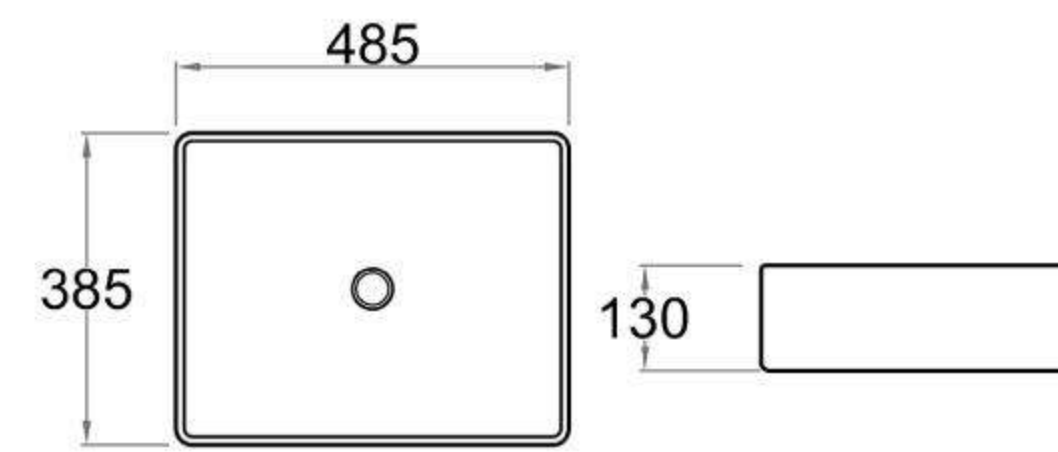

Optional above counter basin

-(ceramic basins)

AC4130S

AC4838S