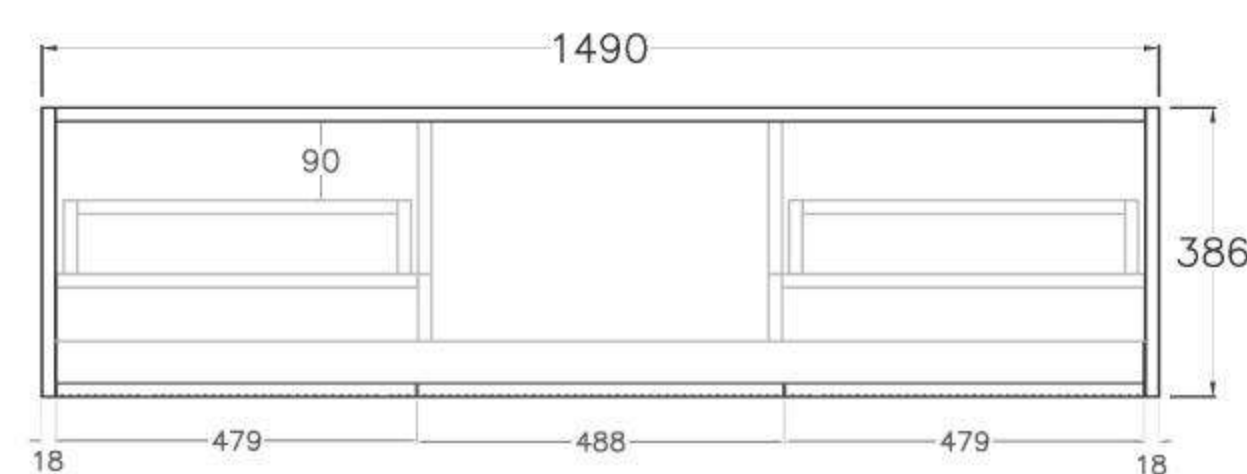

SPEC SHEET -(Depth: 500mm)

600mm
(590L*496D*380HMM)

750mm
(740L*496D*380HMM)

900mm/LW
(890L*496D*380HMM)

900mm/RW
(890L*496D*380HMM)

1200mm/LW
(1190L*496D*380HMM)

1200mm/RW
(1190L*496D*380HMM)

1500mm
(1490L*496D*380HMM)

SPEC SHEET -(Depth 390mm)

600mm
(590L*386D*380HMM)

750mm
(740L*386D*380HMM)

900mm/LW
(890L*386D*380HMM)

900mm/RW
(890L*386D*380HMM)

1200mm/LW
(1190L*386D*380HMM)

1200mm/RW
(1190L*386D*380HMM)

1500mm
(1490L*386D*380HMM)

- Available in 700mm, 900mm, 1200mm and 1500mm configuration.

| | | | | |
|-----------------------------------|-------|-----------|---------------------|--------|
| - Overall depth is 493mm | 93293 | KC75W-PO | (738L*493D*347HMM) | \$1385 |
| - Overall height is 347mm | 93294 | KC95W-PO | (890L*493D*347HMM) | \$1519 |
| - Wall hung, slim body and drawer | 93295 | KC125W-PO | (1184L*493D*347HMM) | \$1935 |
| - Push-to-open drawer | 93296 | KC155W-PO | (1488L*493D*347HMM) | \$2390 |

SPEC SHEET -(Depth: 500mm)

750mm
(738L*493D*347HMM)

900mm
(890L*493D*347HMM)

1200mm
(1184L*493D*347HMM)

1500mm
(1488L*493D*347HMM)