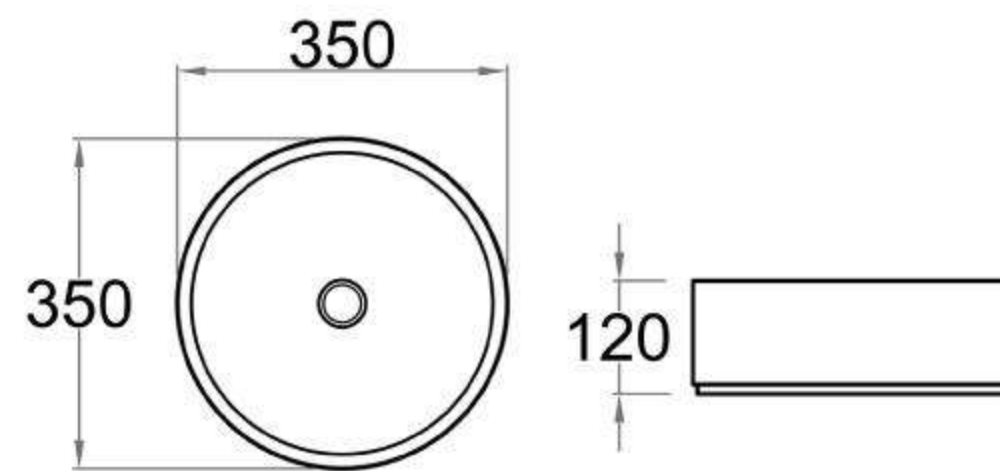

AC3535R

AC4040R