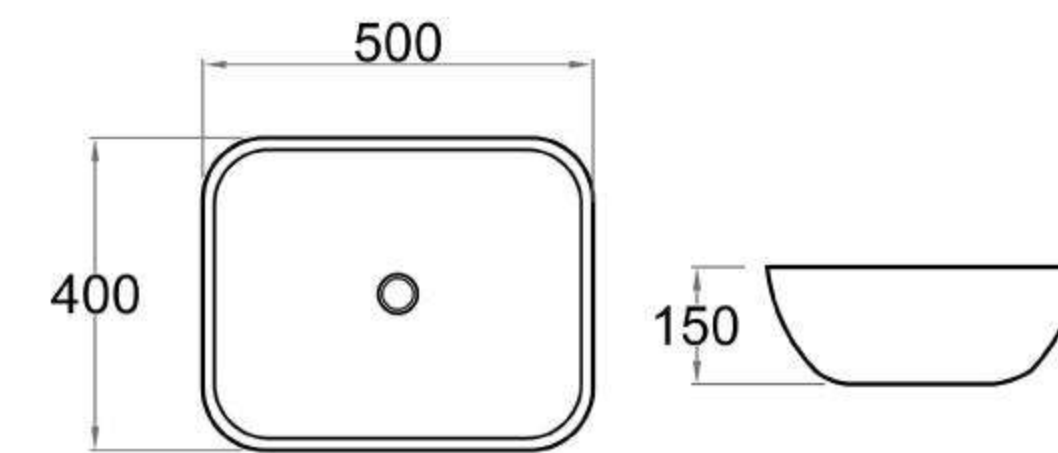

AC4632S

AC5040S

- Available in 600mm, 700mm, 900mm, 1200mm and 1500mm configurations.

- -Easy to install
- -Non overflow
- -plug waste not included

90121	AC4130S	(410L*300D*130HMM)	$150
90123	AC4838S	(485L*385D*130HMM)	$150
90128	AC3535R	(350L*350D*120HMM)	$150
90132	AC4040R	(400L*400D*115HMM)	$150
90138	AC4632S	(460L*320D*135HMM)	$150
90125	AC5040S	(500L*400D*150HMM)	$150