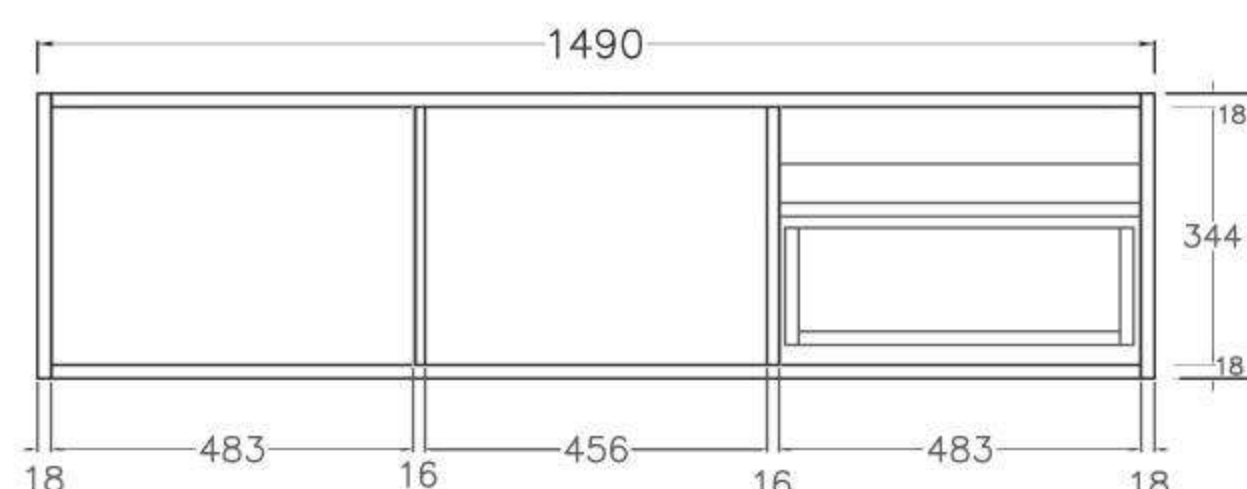

SPEC SHEET -(Depth: 500mm)

600mm
(590L*496D*380HMM)

750mm
(740L*496D*380HMM)

900mm/LW
(890L*496D*380HMM)

900mm/RW
(890L*496D*380HMM)

1200mm/LW
(1190L*496D*380HMM)

1200mm/RW
(1190L*496D*380HMM)

1500mm
(1490L*496D*380HMM)

SPEC SHEET -(Depth 390mm)

600mm
(590L*386D*380HMM)

750mm
(740L*386D*380HMM)

900mm/LW
(890L*386D*380HMM)

900mm/RW
(890L*386D*380HMM)

1200mm/LW
(1190L*386D*380HMM)

1200mm/RW
(1190L*386D*380HMM)

1500mm
(1490L*386D*380HMM)

- Available in 700mm, 900mm, 1200mm and 1500mm configuration.

| | | | | |
|-----------------------------------|-------|-----------|---------------------|--------|
| - Overall depth is 493mm | 93293 | KC75W-PO | (738L*493D*347HMM) | \$1385 |
| - Overall height is 347mm | 93294 | KC95W-PO | (890L*493D*347HMM) | \$1519 |
| - Wall hung, slim body and drawer | 93295 | KC125W-PO | (1184L*493D*347HMM) | \$1935 |
| - Push-to-open drawer | 93296 | KC155W-PO | (1488L*493D*347HMM) | \$2390 |

SPEC SHEET -(Depth: 500mm)

750mm
(738L*493D*347HMM)

900mm
(890L*493D*347HMM)

1200mm
(1184L*493D*347HMM)

1500mm
(1488L*493D*347HMM)