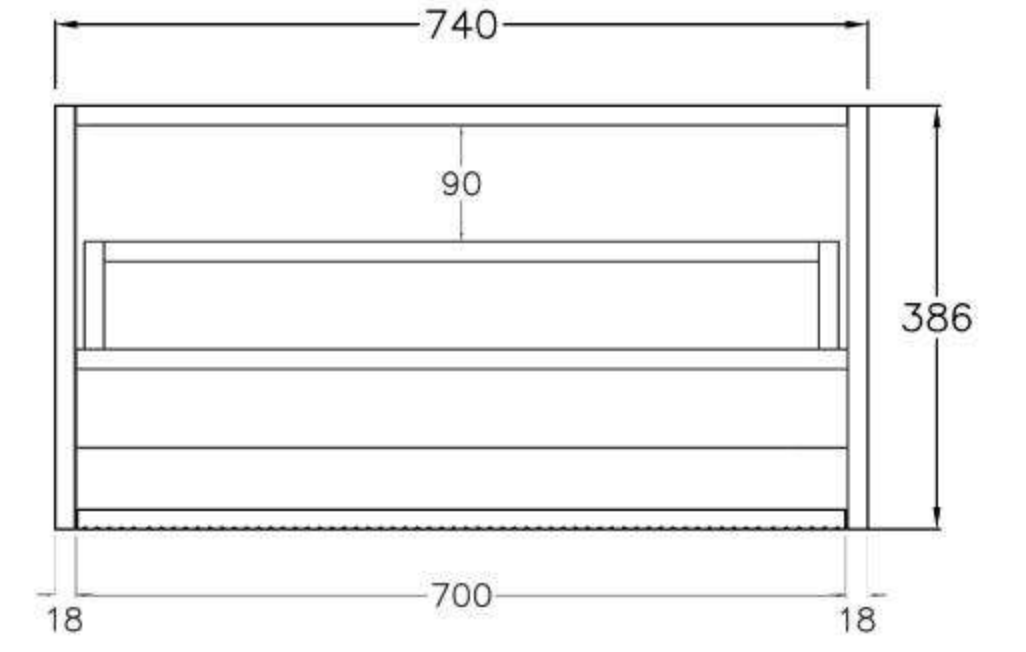

SPEC SHEET -(Depth: 500mm)

600mm
(590L*496D*380HMM)

750mm
(740L*496D*380HMM)

900mm/LW
(890L*496D*380HMM)

900mm/RW
(890L*496D*380HMM)

1200mm/LW
(1190L*496D*380HMM)

1200mm/RW
(1190L*496D*380HMM)

1500mm
(1490L*496D*380HMM)

SPEC SHEET -(Depth 390mm)

600mm
(590L*386D*380HMM)

750mm
(740L*386D*380HMM)

900mm/LW
(890L*386D*380HMM)

900mm/RW
(890L*386D*380HMM)

1200mm/LW
(1190L*386D*380HMM)

1200mm/RW
(1190L*386D*380HMM)

1500mm
(1490L*386D*380HMM)

- Available in 700mm, 900mm, 1200mm and 1500mm configuration.

| | | | | |
|-----------------------------------|-------|-----------|---------------------|--------|
| - Overall depth is 493mm | 93293 | KC75W-PO | (738L*493D*347HMM) | \$1385 |
| - Overall height is 347mm | 93294 | KC95W-PO | (890L*493D*347HMM) | \$1519 |
| - Wall hung, slim body and drawer | 93295 | KC125W-PO | (1184L*493D*347HMM) | \$1935 |
| - Push-to-open drawer | 93296 | KC155W-PO | (1488L*493D*347HMM) | \$2390 |

SPEC SHEET -(Depth: 500mm)

750mm
(738L*493D*347HMM)

900mm
(890L*493D*347HMM)

1200mm
(1184L*493D*347HMM)

1500mm
(1488L*493D*347HMM)