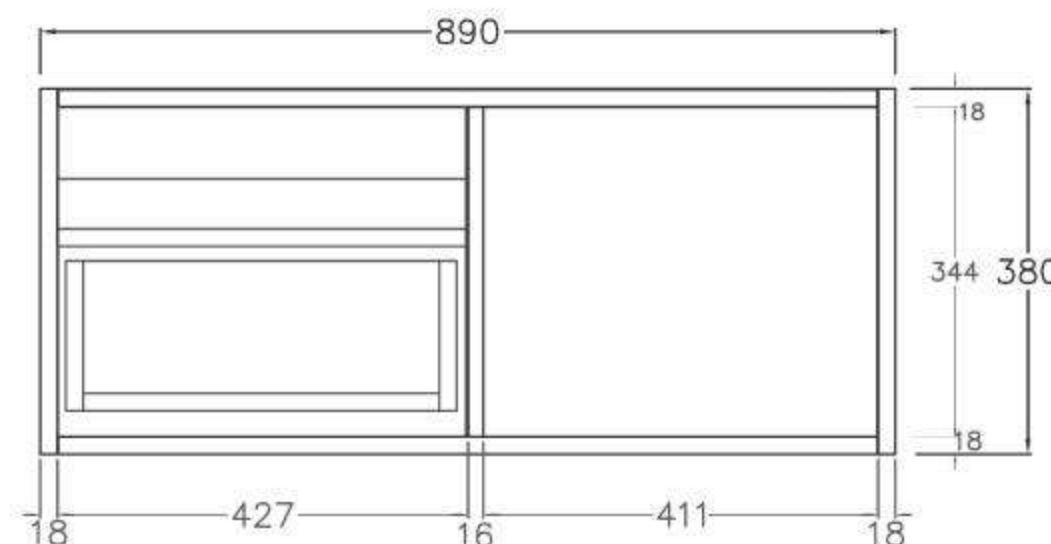

SPEC SHEET -(Depth: 500mm)

600mm
(590L*496D*380HMM)

750mm
(740L*496D*380HMM)

900mm/LW
(890L*496D*380HMM)

900mm/RW
(890L*496D*380HMM)

1200mm/LW
(1190L*496D*380HMM)

1200mm/RW
(1190L*496D*380HMM)

1500mm
(1490L*496D*380HMM)

SPEC SHEET -(Depth 390mm)

600mm
(590L*386D*380HMM)

750mm
(740L*386D*380HMM)

900mm/LW
(890L*386D*380HMM)

900mm/RW
(890L*386D*380HMM)

1200mm/LW
(1190L*386D*380HMM)

1200mm/RW
(1190L*386D*380HMM)

1500mm
(1490L*386D*380HMM)

- Available in 700mm, 900mm, 1200mm and 1500mm configuration.

| | | | | |
|-----------------------------------|-------|-----------|---------------------|--------|
| - Overall depth is 493mm | 93293 | KC75W-PO | (738L*493D*347HMM) | \$1385 |
| - Overall height is 347mm | 93294 | KC95W-PO | (890L*493D*347HMM) | \$1519 |
| - Wall hung, slim body and drawer | 93295 | KC125W-PO | (1184L*493D*347HMM) | \$1935 |
| - Push-to-open drawer | 93296 | KC155W-PO | (1488L*493D*347HMM) | \$2390 |

SPEC SHEET -(Depth: 500mm)

750mm
(738L*493D*347HMM)

900mm
(890L*493D*347HMM)

1200mm
(1184L*493D*347HMM)

1500mm
(1488L*493D*347HMM)