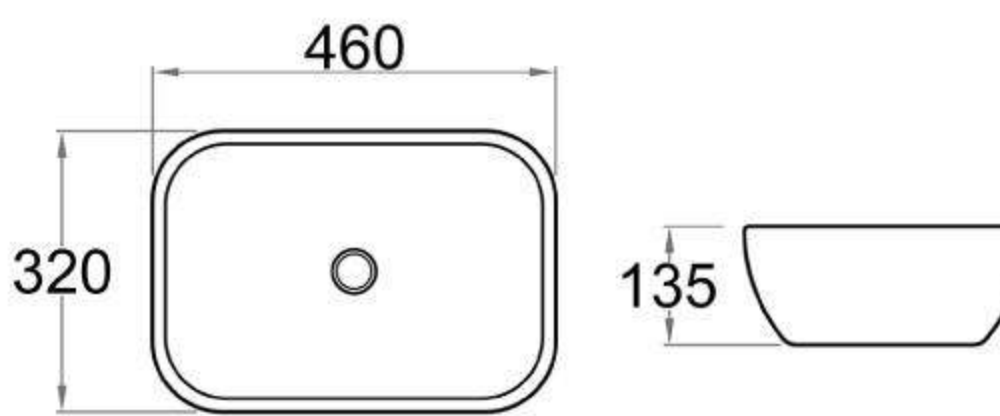

AC4632S

AC5040S

- Available in 600mm, 700mm, 900mm, 1200mm and 1500mm configurations.

- -Easy to install
- -Non overflow
- -plug waste not included

90121	AC4130S	(410L*300D*130HMM)	$150
90123	AC4838S	(485L*385D*130HMM)	$150
90128	AC3535R	(350L*350D*120HMM)	$150
90138	AC4632S	(460L*320D*135HMM)	$150
90125	AC5040S	(500L*400D*150HMM)	$150
		(not suitable for 390mm vanities)	
90132	AC4040R	(400L*400D*115HMM)	$150
		(not suitable for 390mm vanities)