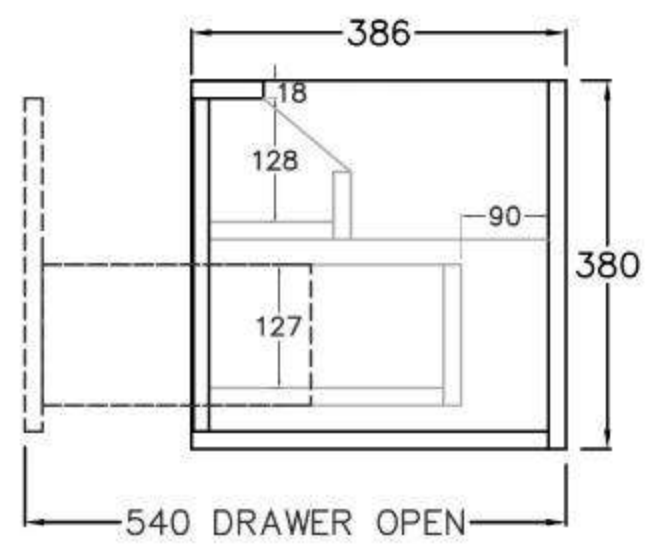

SPEC SHEET -(Depth: 500mm)

600mm
(590L*496D*380HMM)

750mm
(740L*496D*380HMM)

900mm/LW
(890L*496D*380HMM)

900mm/RW
(890L*496D*380HMM)

1200mm/LW
(1190L*496D*380HMM)

1200mm/RW
(1190L*496D*380HMM)

1500mm
(1490L*496D*380HMM)

SPEC SHEET -(Depth 390mm)

600mm
(590L*386D*380HMM)

750mm
(740L*386D*380HMM)

900mm/LW
(890L*386D*380HMM)

900mm/RW
(890L*386D*380HMM)

1200mm/LW
(1190L*386D*380HMM)

1200mm/RW
(1190L*386D*380HMM)

1500mm
(1490L*386D*380HMM)

- Available in 700mm, 900mm, 1200mm and 1500mm configuration.

| | | | | |
|-----------------------------------|-------|-----------|---------------------|--------|
| - Overall depth is 493mm | 93293 | KC75W-PO | (738L*493D*347HMM) | \$1385 |
| - Overall height is 347mm | 93294 | KC95W-PO | (890L*493D*347HMM) | \$1519 |
| - Wall hung, slim body and drawer | 93295 | KC125W-PO | (1184L*493D*347HMM) | \$1935 |
| - Push-to-open drawer | 93296 | KC155W-PO | (1488L*493D*347HMM) | \$2390 |

SPEC SHEET -(Depth: 500mm)

750mm
(738L*493D*347HMM)

900mm
(890L*493D*347HMM)

1200mm
(1184L*493D*347HMM)

1500mm
(1488L*493D*347HMM)