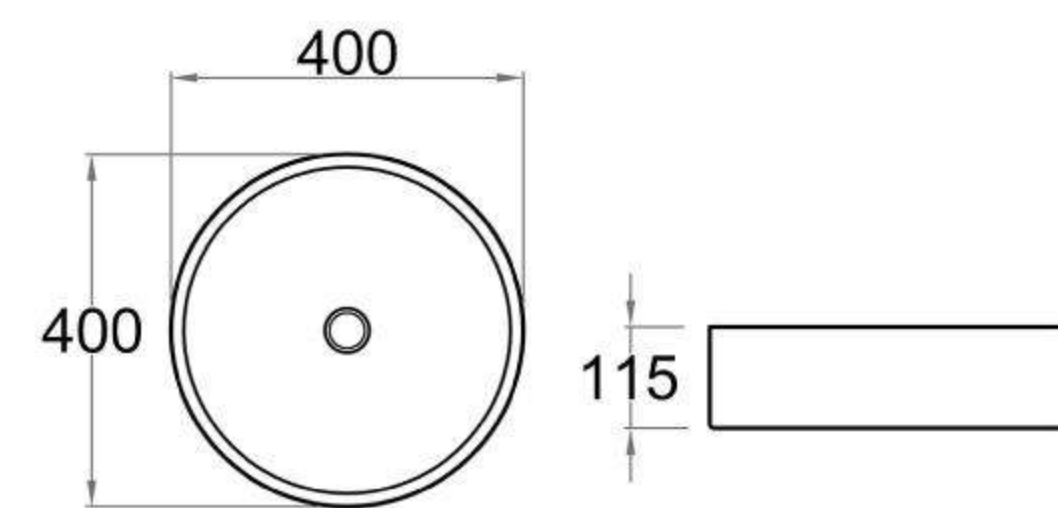

AC3535R

AC4040R