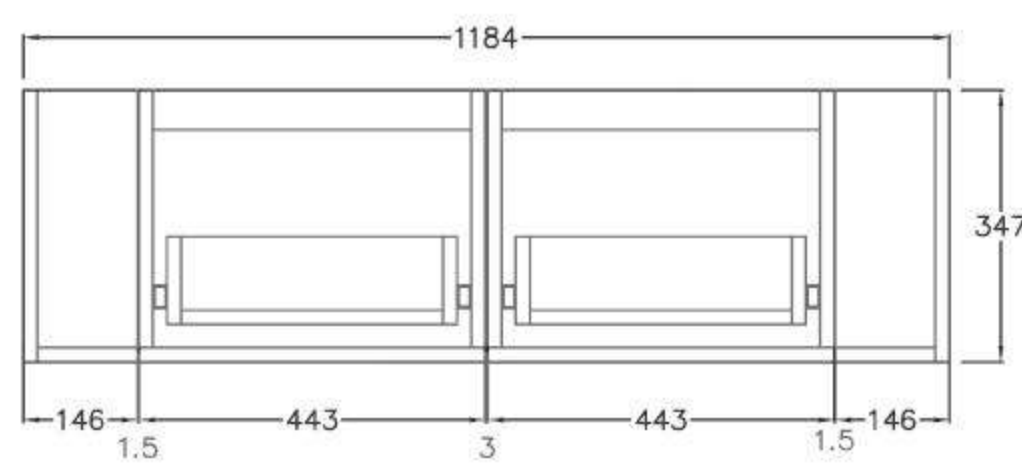

SPEC SHEET -(Depth: 500mm)

600mm
(590L*496D*380HMM)

750mm
(740L*496D*380HMM)

900mm/LW
(890L*496D*380HMM)

900mm/RW
(890L*496D*380HMM)

1200mm/LW
(1190L*496D*380HMM)

1200mm/RW
(1190L*496D*380HMM)

1500mm
(1490L*496D*380HMM)

SPEC SHEET -(Depth 390mm)

600mm
(590L*386D*380HMM)

750mm
(740L*386D*380HMM)

900mm/LW
(890L*386D*380HMM)

900mm/RW
(890L*386D*380HMM)

1200mm/LW
(1190L*386D*380HMM)

1200mm/RW
(1190L*386D*380HMM)

1500mm
(1490L*386D*380HMM)

- Available in 700mm, 900mm, 1200mm and 1500mm configuration.

| | | | | |
|-----------------------------------|-------|-----------|---------------------|--------|
| - Overall depth is 493mm | 93293 | KC75W-PO | (738L*493D*347HMM) | \$1385 |
| - Overall height is 347mm | 93294 | KC95W-PO | (890L*493D*347HMM) | \$1519 |
| - Wall hung, slim body and drawer | 93295 | KC125W-PO | (1184L*493D*347HMM) | \$1935 |
| - Push-to-open drawer | 93296 | KC155W-PO | (1488L*493D*347HMM) | \$2390 |

SPEC SHEET -(Depth: 500mm)

750mm
(738L*493D*347HMM)

900mm
(890L*493D*347HMM)

1200mm
(1184L*493D*347HMM)

1500mm
(1488L*493D*347HMM)