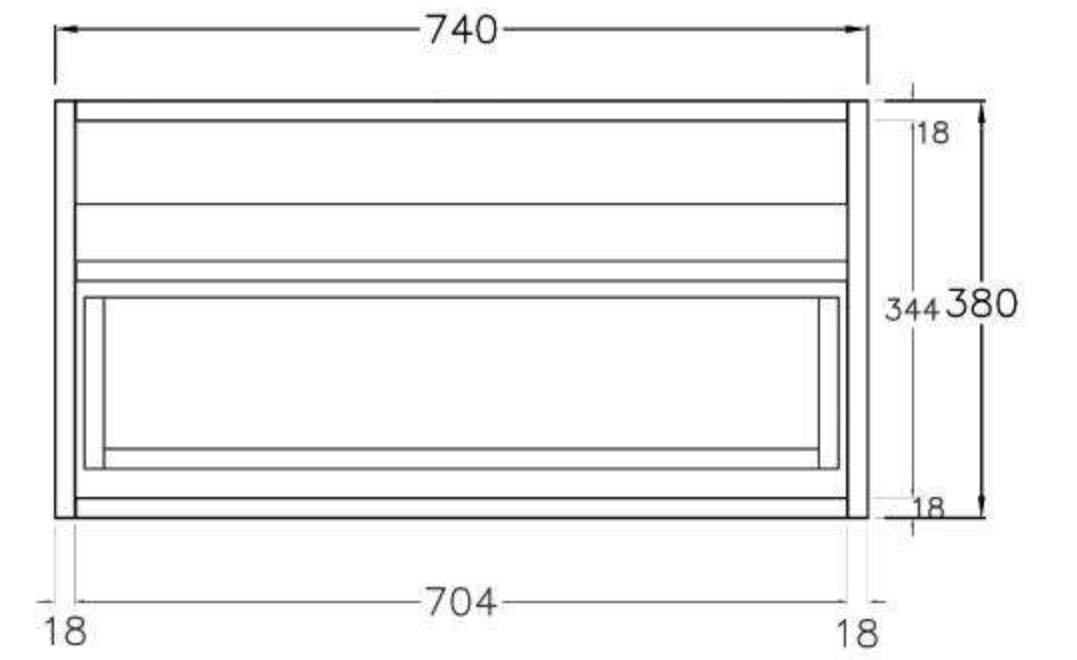

SPEC SHEET -(Depth: 500mm)

600mm
(590L*496D*380HMM)

750mm
(740L*496D*380HMM)

900mm/LW
(890L*496D*380HMM)

900mm/RW
(890L*496D*380HMM)

1200mm/LW
(1190L*496D*380HMM)

1200mm/RW
(1190L*496D*380HMM)

1500mm
(1490L*496D*380HMM)

SPEC SHEET -(Depth 390mm)

600mm
(590L*386D*380HMM)

750mm
(740L*386D*380HMM)

900mm/LW
(890L*386D*380HMM)

900mm/RW
(890L*386D*380HMM)

1200mm/LW
(1190L*386D*380HMM)

1200mm/RW
(1190L*386D*380HMM)

1500mm
(1490L*386D*380HMM)

- Available in 700mm, 900mm, 1200mm and 1500mm configuration.

| | | | | |
|-----------------------------------|-------|-----------|---------------------|--------|
| - Overall depth is 493mm | 93293 | KC75W-PO | (738L*493D*347HMM) | \$1385 |
| - Overall height is 347mm | 93294 | KC95W-PO | (890L*493D*347HMM) | \$1519 |
| - Wall hung, slim body and drawer | 93295 | KC125W-PO | (1184L*493D*347HMM) | \$1935 |
| - Push-to-open drawer | 93296 | KC155W-PO | (1488L*493D*347HMM) | \$2390 |

SPEC SHEET -(Depth: 500mm)

750mm
(738L*493D*347HMM)

900mm
(890L*493D*347HMM)

1200mm
(1184L*493D*347HMM)

1500mm
(1488L*493D*347HMM)