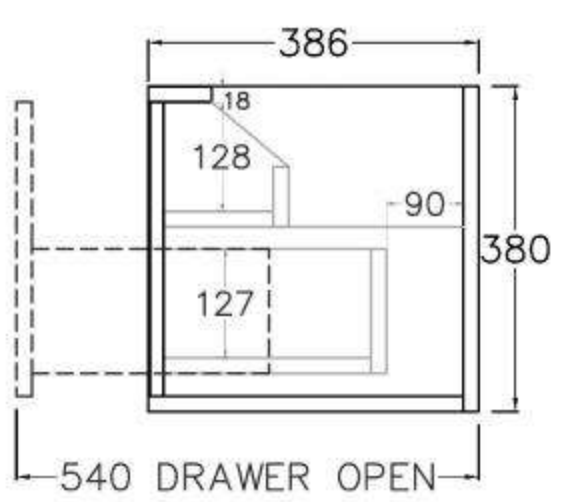

SPEC SHEET -(Depth: 500mm)

600mm
(590L*496D*380HMM)

750mm
(740L*496D*380HMM)

900mm/LW
(890L*496D*380HMM)

900mm/RW
(890L*496D*380HMM)

1200mm/LW
(1190L*496D*380HMM)

1200mm/RW
(1190L*496D*380HMM)

1500mm
(1490L*496D*380HMM)

SPEC SHEET -(Depth 390mm)

600mm
(590L*386D*380HMM)

750mm
(740L*386D*380HMM)

900mm/LW
(890L*386D*380HMM)

900mm/RW
(890L*386D*380HMM)

1200mm/LW
(1190L*386D*380HMM)

1200mm/RW
(1190L*386D*380HMM)

1500mm
(1490L*386D*380HMM)

- Available in 700mm, 900mm, 1200mm and 1500mm configuration.

| | | | | |
|-----------------------------------|-------|-----------|---------------------|--------|
| - Overall depth is 493mm | 93293 | KC75W-PO | (738L*493D*347HMM) | \$1385 |
| - Overall height is 347mm | 93294 | KC95W-PO | (890L*493D*347HMM) | \$1519 |
| - Wall hung, slim body and drawer | 93295 | KC125W-PO | (1184L*493D*347HMM) | \$1935 |
| - Push-to-open drawer | 93296 | KC155W-PO | (1488L*493D*347HMM) | \$2390 |

SPEC SHEET -(Depth: 500mm)

750mm
(738L*493D*347HMM)

900mm
(890L*493D*347HMM)

1200mm
(1184L*493D*347HMM)

1500mm
(1488L*493D*347HMM)