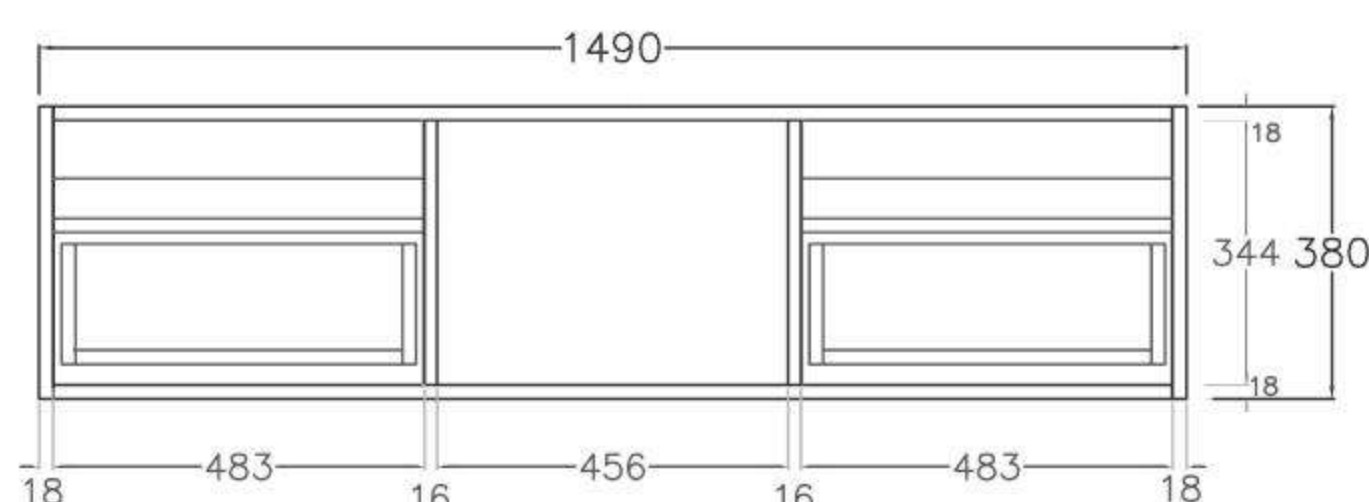

SPEC SHEET -(Depth: 500mm)

600mm
(590L*496D*380HMM)

750mm
(740L*496D*380HMM)

900mm/LW
(890L*496D*380HMM)

900mm/RW
(890L*496D*380HMM)

1200mm/LW
(1190L*496D*380HMM)

1200mm/RW
(1190L*496D*380HMM)

1500mm
(1490L*496D*380HMM)

SPEC SHEET -(Depth 390mm)

600mm
(590L*386D*380HMM)

750mm
(740L*386D*380HMM)

900mm/LW
(890L*386D*380HMM)

900mm/RW
(890L*386D*380HMM)

1200mm/LW
(1190L*386D*380HMM)

1200mm/RW
(1190L*386D*380HMM)

1500mm
(1490L*386D*380HMM)

- Available in 700mm, 900mm, 1200mm and 1500mm configuration.

| | | | | |
|-----------------------------------|-------|-----------|---------------------|--------|
| - Overall depth is 493mm | 93293 | KC75W-PO | (738L*493D*347HMM) | \$1385 |
| - Overall height is 347mm | 93294 | KC95W-PO | (890L*493D*347HMM) | \$1519 |
| - Wall hung, slim body and drawer | 93295 | KC125W-PO | (1184L*493D*347HMM) | \$1935 |
| - Push-to-open drawer | 93296 | KC155W-PO | (1488L*493D*347HMM) | \$2390 |

SPEC SHEET -(Depth: 500mm)

750mm
(738L*493D*347HMM)

900mm
(890L*493D*347HMM)

1200mm
(1184L*493D*347HMM)

1500mm
(1488L*493D*347HMM)